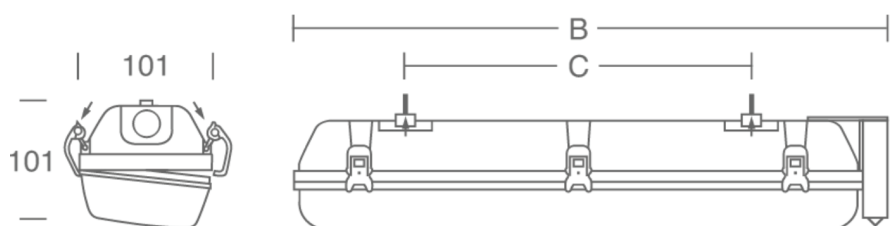

Standard Version

LSL Version + EM LED