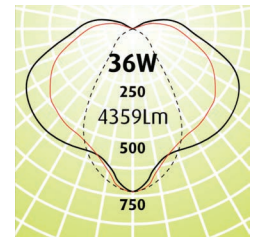

IP + IK Storm LED IP66 Weatherproof

- The Storm Weatherproof IP66 LED can be Surface Mounted on the wall and/or Suspended from the ceiling
- Wire Suspension available
- Storm is suitable for Carparks, Cool Rooms and any place that a weatherproof luminaire is required
- LED Outputs and LED Lamp Colour options available
- IP66
- IK08
- Not recommended for open rooftops
- Luminaire lifetime L80/B10 >60,000hours
- MacAdams 3 SDCM
- Ta: - 5°C to 35°C

Eg Code STM-SM-1200-23w-3K

Code	Absolute Lumens	Dimensions		
		A	B	C
STM - SM - 600 - 13w - (2.7 or 3 or 4K)	1425Lm	660	685	390
STM - SM - 600 - 19w - (2.7 or 3 or 4K)	2162Lm	660	685	390
STM - SM - 1200 - 23w - (2.7 or 3 or 4K)	2850Lm	1277	1302	800
STM - SM - 1200 - 36w - (2.7 or 3 or 4K)	4359Lm	1277	1302	800