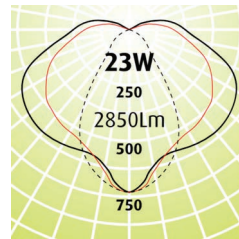

IP + IK Storm LED IP66 Weatherproof

- The Storm Weatherproof IP66 LED can be Surface Mounted on the wall and/or Suspended from the ceiling
- Wire Suspension available
- Storm is suitable for Carparks, Cool Rooms and any place that a weatherproof luminaire is required
- LED Outputs and LED Lamp Colour options available
- IP66
- IK08
- Not recommended for open rooftops
- Luminaire lifetime L80/B10 >60,000hours
- MacAdams 3 SDCM
- Ta: - 5°C to 35°C

Eg Code STM-SM-1200-23w-3K

Code	Absolute Lumens	Dimensions		
		A	B	C
STM - SM - 600 - 13w - (2.7 or 3 or 4K)	1425Lm	660	685	390
STM - SM - 600 - 19w - (2.7 or 3 or 4K)	2162Lm	660	685	390
STM - SM - 1200 - 23w - (2.7 or 3 or 4K)	2850Lm	1277	1302	800
STM - SM - 1200 - 36w - (2.7 or 3 or 4K)	4359Lm	1277	1302	800