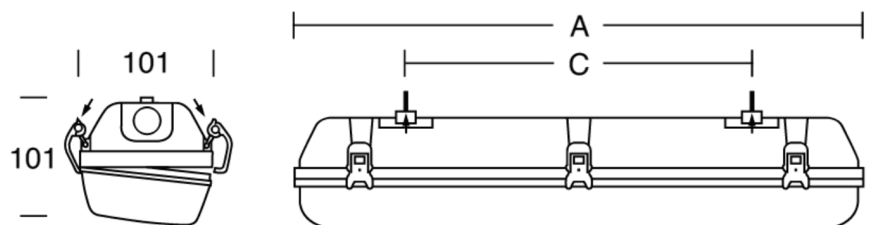

LED PRODUCT LEGEND

STM - SM - 1200 - 23W - 3K				
RANGE	MOUNTING	LENGTH	SYSTEM WATTS	LED COLOUR

Standard Version