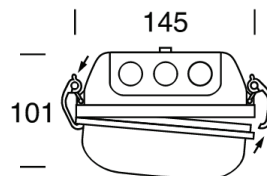

LED PRODUCT LEGEND

STM - SM - 1200 - 36W - 3K - W145					
RANGE	MOUNTING	LENGTH	SYSTEM WATTS	LED COLOUR	Extension

Standard Version