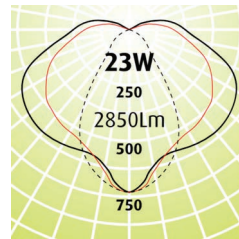

IP + IK Storm LED IP66 Wide 145

- The Storm LED IP66 Wide145 can be Surface Mounted on the wall and/or Suspended from the ceiling
- Choose the wide body to retain uniformity where required
- Wire Suspension available
- Storm is suitable for Carparks, Cool Rooms and any place that a weatherproof luminaire is required
- LED Outputs and LED Lamp Colour options available
- IP66
- IK08
- Not recommended for open rooftops
- Luminaire lifetime L80/B10 >60,000hours
- MacAdams 3 SDCM
- Ta: - 5°C to 35°C

Eg Code STM-SM-1200-36w-3K-W145

Code	Absolute Lumens	Dimensions	
	4K	A	B
STM - SM - 600 - 13w - (2.7 or 3 or 4K) - W145	1425Lm	580	390
STM - SM - 600 - 19w - (2.7 or 3 or 4K) - W145	2162Lm	580	390
STM - SM - 1200 - 23w - (2.7 or 3 or 4K) - W145	2850Lm	1180	800
STM - SM - 1200 - 36w - (2.7 or 3 or 4K) - W145	4359Lm	1180	800