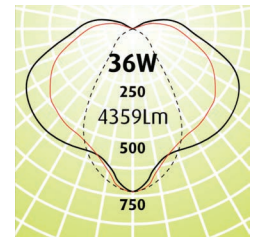

IP + IK Storm LED IP66 Wide 145

- The Storm LED IP66 Wide145 can be Surface Mounted on the wall and/or Suspended from the ceiling
- Choose the wide body to retain uniformity where required
- Wire Suspension available
- Storm is suitable for Carparks, Cool Rooms and any place that a weatherproof luminaire is required
- LED Outputs and LED Lamp Colour options available
- IP66
- IK08
- Not recommended for open rooftops
- Luminaire lifetime L80/B10 >60,000hours
- MacAdams 3 SDCM
- Ta: - 5°C to 35°C

Eg Code STM-SM-1200-36w-3K-W145

Code	Absolute Lumens	Dimensions	
	4K	A	B
STM - SM - 600 - 13w - (2.7 or 3 or 4K) - W145	1425Lm	580	390
STM - SM - 600 - 19w - (2.7 or 3 or 4K) - W145	2162Lm	580	390
STM - SM - 1200 - 23w - (2.7 or 3 or 4K) - W145	2850Lm	1180	800
STM - SM - 1200 - 36w - (2.7 or 3 or 4K) - W145	4359Lm	1180	800