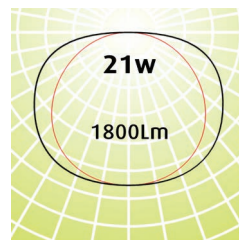

## IP + IK **Storm RolLED**

- The Storm RolLED weatherproof IP68 LED can be Surface Mounted on the wall and/or Suspended from the ceiling
- High impact resistant polycarbonate tube (IK10)
- Storm is suitable for Carparks, Cool Rooms and any place that a weatherproof luminaire is required
- LED Outputs and LED Lamp Colour options available
- IP68
- Stainless steel end caps
- Luminaire lifetime L80 50,000hours
- MacAdams 3 SDCM
- Ta: -18°C to +35°C

### Options

- WS (3m Wire Suspension Kit)

**Eg Code** STM-ROLL-1200-36w-4K

Code	Absolute Lumens	Dimensions
	4K	L x W
STM - ROLL - 600 - 21w - 4K	1800Lm	644 x 100
STM - ROLL - 1200 - 36w - 4K	3600Lm	1244 x 100

### Dimensions