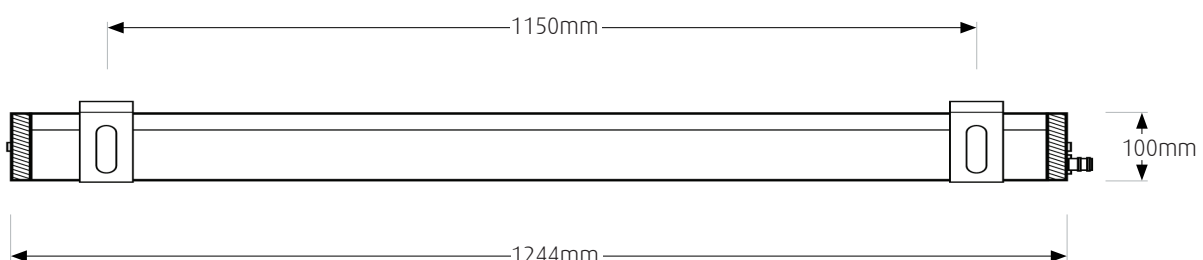

Dimensions

End view

Side view