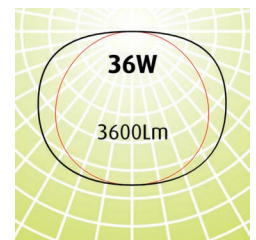

## IP + IK **Storm RolLED**

- The Storm RolLED weatherproof IP68 LED can be Surface Mounted on the wall and/or Suspended from the ceiling
- High impact resistant polycarbonate tube (IK10)
- Storm is suitable for Carparks, Cool Rooms and any place that a weatherproof luminaire is required
- LED Outputs and LED Lamp Colour options available
- IP68
- Stainless steel end caps
- Luminaire lifetime L80 50,000hours
- MacAdams 3 SDCM
- Ta: -18°C to +35°C

### Options

- WS (3m Wire Suspension Kit)

**Eg Code** STM-ROLL-1200-36w-4K

Code	Absolute Lumens	Dimensions
	4K	L x W
STM - ROLL - 600 - 21w - 4K	1800Lm	644 x 100
STM - ROLL - 1200 - 36w - 4K	3600Lm	1244 x 100

### Dimensions