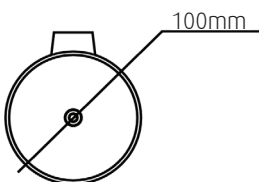

Dimensions

End view