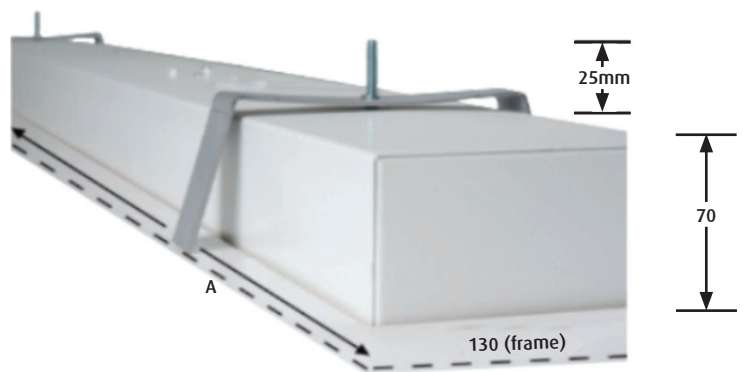

Linear 100 **Klean 44** Sealed IP44 Unit

- IP44 Plaster Recess sealed luminaire for areas such as Kitchens, Laboratories and anywhere you require a Sealed Unit
- Linear 100 has the ability to be moved small increments to miss objects in the ceiling
- Selection of optics throughout the range
- LED Outputs and LED Lamp Colour options available
- Luminaire lifetime L80/B10 >60,000hours
- MacAdams 3 SDCM

Options

- Ultra Dim (Extra Low Dimming to 0.1%)
- Dim (Dali Dimming to 1%)
- ER (Earthquake Resistant)
- 90+CRI

Eg Code LIN-PKL-LO-1200-23W-3K

Code	Absolute Lumens		Dimensions	Plaster Cut Out
	LO	XLG	A	L x W
LIN - PKL - (LO OR XLG OR FL) - 600 - 13W - (2.7 or 3 or 4K)	1280Lm	1125Lm	630	600 x 115
LIN - PKL - (LO OR XLG OR FL) - 600 - 19W - (2.7 or 3 or 4K)	1882Lm	1656Lm	630	600 x 115
LIN - PKL - (LO OR XLG OR FL) - 600 - HO - (2.7 or 3 or 4K) ^{HO}	2130Lm	1891Lm	630	600 x 115
LIN - PKL - (LO OR XLG OR FL) - 1200 - 23W - (2.7 or 3 or 4K)	2537Lm	2232Lm	1230	1200 x 115
LIN - PKL - (LO OR XLG OR FL) - 1200 - 36W - (2.7 or 3 or 4K)	3716Lm	3270Lm	1230	1200 x 115
LIN - PKL - (LO OR XLG OR FL) - 1200 - HO - (2.7 or 3 or 4K) ^{HO}	4260Lm	3782Lm	1230	1200 x 115

LED PRODUCT LEGEND

LIN	-	PKL	-	LO	-	1200	-	23W	-	3K
RANGE		MOUNTING		DIFFUSER		LENGTH		SYSTEM WATTS		LED COLOUR

Torsion Spring / Detail

Mounting Screw / Detail