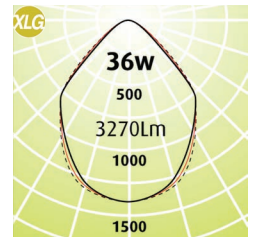

Linear 100 **Klean 44** Sealed IP44 Unit

- IP44 Plaster Recess sealed luminaire for areas such as Kitchens, Laboratories and anywhere you require a Sealed Unit
- Linear 100 has the ability to be moved small increments to miss objects in the ceiling
- Selection of optics throughout the range
- LED Outputs and LED Lamp Colour options available
- Luminaire lifetime L80/B10 >60,000hours
- MacAdams 3 SDCM

Options

- Ultra Dim (Extra Low Dimming to 0.1%)
- Dim (Dali Dimming to 1%)
- ER (Earthquake Resistant)
- 90+CRI

Eg Code LIN-PKL-LO-1200-23W-3K

Code	Absolute Lumens		Dimensions	Plaster Cut Out
	LO	XLG	A	L x W
LIN - PKL - (LO OR XLG OR FL) - 600 - 13W - (2.7 or 3 or 4K)	1280Lm	1125Lm	630	600 x 115
LIN - PKL - (LO OR XLG OR FL) - 600 - 19W - (2.7 or 3 or 4K)	1882Lm	1656Lm	630	600 x 115
LIN - PKL - (LO OR XLG OR FL) - 600 - HO - (2.7 or 3 or 4K) ^{HO}	2130Lm	1891Lm	630	600 x 115
LIN - PKL - (LO OR XLG OR FL) - 1200 - 23W - (2.7 or 3 or 4K)	2537Lm	2232Lm	1230	1200 x 115
LIN - PKL - (LO OR XLG OR FL) - 1200 - 36W - (2.7 or 3 or 4K)	3716Lm	3270Lm	1230	1200 x 115
LIN - PKL - (LO OR XLG OR FL) - 1200 - HO - (2.7 or 3 or 4K) ^{HO}	4260Lm	3782Lm	1230	1200 x 115

LED PRODUCT LEGEND

LIN	-	PKL	-	LO	-	1200	-	23W	-	3K
RANGE		MOUNTING		DIFFUSER		LENGTH		SYSTEM WATTS		LED COLOUR

Torsion Spring / Detail

Mounting Screw / Detail