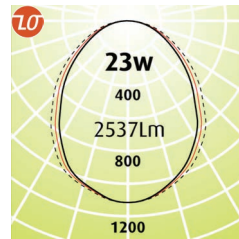

Linear 100 **Klean 44** Sealed IP44 Unit

- IP44 Plaster Recess sealed luminaire for areas such as Kitchens, Laboratories and anywhere you require a Sealed Unit
- Linear 100 has the ability to be moved small increments to miss objects in the ceiling
- Selection of optics throughout the range
- LED Outputs and LED Lamp Colour options available
- Luminaire lifetime L80/B10 >60,000hours
- MacAdams 3 SDCM

Options

- Ultra Dim (Extra Low Dimming to 0.1%)
- Dim (Dali Dimming to 1%)
- ER (Earthquake Resistant)
- 90+CRI

Eg Code LIN-PKL-LO-1200-23W-3K

Code	Absolute Lumens		Dimensions	Plaster Cut Out
	LO	XLG	A	L x W
LIN - PKL - (LO OR XLG OR FL) - 600 - 13W - (2.7 or 3 or 4K)	1280Lm	1125Lm	630	600 x 115
LIN - PKL - (LO OR XLG OR FL) - 600 - 19W - (2.7 or 3 or 4K)	1882Lm	1656Lm	630	600 x 115
LIN - PKL - (LO OR XLG OR FL) - 600 - HO - (2.7 or 3 or 4K) ^{HO}	2130Lm	1891Lm	630	600 x 115
LIN - PKL - (LO OR XLG OR FL) - 1200 - 23W - (2.7 or 3 or 4K)	2537Lm	2232Lm	1230	1200 x 115
LIN - PKL - (LO OR XLG OR FL) - 1200 - 36W - (2.7 or 3 or 4K)	3716Lm	3270Lm	1230	1200 x 115
LIN - PKL - (LO OR XLG OR FL) - 1200 - HO - (2.7 or 3 or 4K) ^{HO}	4260Lm	3782Lm	1230	1200 x 115

LED PRODUCT LEGEND

LIN	-	PKL	-	LO	-	1200	-	23W	-	3K
RANGE		MOUNTING		DIFFUSER		LENGTH		SYSTEM WATTS		LED COLOUR

Torsion Spring / Detail

Mounting Screw / Detail