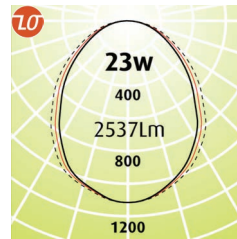

Linear 100 Plaster Recess

- Linear 100 Plaster is a recessed Luminaire, suitable for a plaster ceiling with a textured white frame
- Also fits different thickness of ceiling (timber panels etc)
- Selection of optics throughout the range
- LED Outputs and LED Lamp Colour options available
- Wedge diffuser available
- Wall Wash version available
- The Linear100 has a de-clutter options contact your local LimeLite representative for more information
- Trim colours available (powder coated), Dulux Mannex White, standard
- Cost effective compared to the 300 wide fittings (smaller footprint)
- Luminaire lifetime L80/B10 >60,000hours
- MacAdams 3 SDCM

Eg Code LIN-P-LO-1200-23W-3K

Code	Absolute Lumens		Dimensions		Plaster Cut Out
	LO	XLG	A	B	L x W
LIN - P - (LO OR XLG OR FL) - 600 - 13W - (2.7 or 3 or 4K)	1280Lm	1125Lm	615	580	590 x 105
LIN - P - (LO OR XLG OR FL) - 600 - 19W - (2.7 or 3 or 4K)	1882Lm	1656Lm	615	580	590 x 105
LIN - P - (LO OR XLG OR FL) - 600 - HO - (2.7 or 3 or 4K) HO	2130Lm	1891Lm	615	580	590 x 105
LIN - P - (LO OR XLG OR FL) - 900 - 17W - (2.7 or 3 or 4K)	1870Lm	1645Lm	915	880	890 x 105
LIN - P - (LO OR XLG OR FL) - 900 - 26W - (2.7 or 3 or 4K)	2700Lm	2376Lm	915	880	890 x 105
LIN - P - (LO OR XLG OR FL) - 1200 - 23W - (2.7 or 3 or 4K)	2537Lm	2232Lm	1215	1180	1190 x 105
LIN - P - (LO OR XLG OR FL) - 1200 - 36W - (2.7 or 3 or 4K)	3716Lm	3270Lm	1215	1180	1190 x 105
LIN - P - (LO OR XLG OR FL) - 1200 - HO - (2.7 or 3 or 4K) HO	4260Lm	3782Lm	1215	1180	1190 x 105