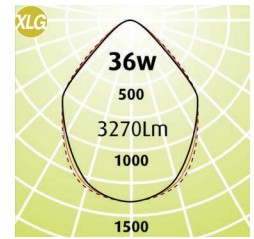

Linear 100 Plaster Recess

- Linear 100 Plaster is a recessed Luminaire, suitable for a plaster ceiling with a textured white frame
- Also fits different thickness of ceiling (timber panels etc)
- Selection of optics throughout the range
- LED Outputs and LED Lamp Colour options available
- Wedge diffuser available
- Wall Wash version available
- The Linear100 has a de-clutter options contact your local LimeLite representative for more information
- Trim colours available (powder coated), Dulux Mannex White, standard
- Cost effective compared to the 300 wide fittings (smaller footprint)
- Luminaire lifetime L80/B10 >60,000hours
- MacAdams 3 SDCM

Eg Code LIN-P-LO-1200-23W-3K

Code	Absolute Lumens		Dimensions		Plaster Cut Out
	LO	XLG	A	B	L x W
LIN - P - (LO OR XLG OR FL) - 600 - 13W - (2.7 or 3 or 4K)	1280Lm	1125Lm	615	580	590 x 105
LIN - P - (LO OR XLG OR FL) - 600 - 19W - (2.7 or 3 or 4K)	1882Lm	1656Lm	615	580	590 x 105
LIN - P - (LO OR XLG OR FL) - 600 - HO - (2.7 or 3 or 4K) HO	2130Lm	1891Lm	615	580	590 x 105
LIN - P - (LO OR XLG OR FL) - 900 - 17W - (2.7 or 3 or 4K)	1870Lm	1645Lm	915	880	890 x 105
LIN - P - (LO OR XLG OR FL) - 900 - 26W - (2.7 or 3 or 4K)	2700Lm	2376Lm	915	880	890 x 105
LIN - P - (LO OR XLG OR FL) - 1200 - 23W - (2.7 or 3 or 4K)	2537Lm	2232Lm	1215	1180	1190 x 105
LIN - P - (LO OR XLG OR FL) - 1200 - 36W - (2.7 or 3 or 4K)	3716Lm	3270Lm	1215	1180	1190 x 105
LIN - P - (LO OR XLG OR FL) - 1200 - HO - (2.7 or 3 or 4K) HO	4260Lm	3782Lm	1215	1180	1190 x 105