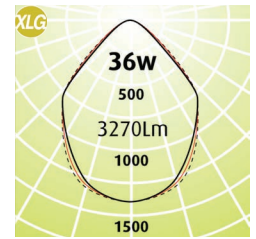

Linear 100 Surface Mount

- Linear 100 Surface Mount is a ceiling mounted luminaire
- Can be wire suspended to give a notable presence
- Easily clipped onto UniStrut extrusion prewired power-in/power-out. With Sensors and Emergencies wired in if required
- Selection of optics throughout the range
- LED Outputs and LED Lamp Colour options available
- Wedge diffuser available
- Wall Wash version available
- Easily off set for corridor lighting
- Cost effective compared to the 300 wide fittings (smaller footprint)
- Luminaire lifetime L80/B10 >60,000hours
- MacAdams 3 SDCM

Eg Code LIN-SM-LO-1200-23w-3K

Code	Absolute Lumens		Dimensions	Extra Length
	LO	XLG	A	Sensor or EM
LIN - SM - (LO OR XLG OR FL) - 600 - 13w - (2.7 or 3 or 4K)	1280Lm	1125Lm	590	610
LIN - SM - (LO OR XLG OR FL) - 600 - 19w - (2.7 or 3 or 4K)	1882Lm	1656Lm	590	610
LIN - SM - (LO OR XLG OR FL) - 600 - HO - (2.7 or 3 or 4K) HO	2130Lm	1891Lm	590	610
LIN - SM - (LO OR XLG OR FL) - 900 - 17w - (2.7 or 3 or 4K)	1870Lm	1645Lm	890	910
LIN - SM - (LO OR XLG OR FL) - 900 - 26w - (2.7 or 3 or 4K)	2700Lm	2376Lm	890	910
LIN - SM - (LO OR XLG OR FL) - 1200 - 23w - (2.7 or 3 or 4K)	2537Lm	2232Lm	1190	1210
LIN - SM - (LO OR XLG OR FL) - 1200 - 36w - (2.7 or 3 or 4K)	3716Lm	3270Lm	1190	1210
LIN - SM - (LO OR XLG OR FL) - 1200 - HO - (2.7 or 3 or 4K) HO	4260Lm	3782Lm	1190	1210