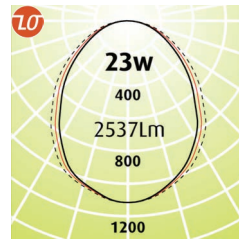

Linear 100 Surface Mount

- Linear 100 Surface Mount is a ceiling mounted luminaire
- Can be wire suspended to give a notable presence
- Easily clipped onto UniStrut extrusion prewired power-in/power-out. With Sensors and Emergencies wired in if required
- Selection of optics throughout the range
- LED Outputs and LED Lamp Colour options available
- Wedge diffuser available
- Wall Wash version available
- Easily off set for corridor lighting
- Cost effective compared to the 300 wide fittings (smaller footprint)
- Luminaire lifetime L80/B10 >60,000hours
- MacAdams 3 SDCM

Eg Code LIN-SM-LO-1200-23w-3K

Code	Absolute Lumens		Dimensions	Extra Length
	LO	XLG	A	Sensor or EM
LIN - SM - (LO OR XLG OR FL) - 600 - 13w - (2.7 or 3 or 4K)	1280Lm	1125Lm	590	610
LIN - SM - (LO OR XLG OR FL) - 600 - 19w - (2.7 or 3 or 4K)	1882Lm	1656Lm	590	610
LIN - SM - (LO OR XLG OR FL) - 600 - HO - (2.7 or 3 or 4K) HO	2130Lm	1891Lm	590	610
LIN - SM - (LO OR XLG OR FL) - 900 - 17w - (2.7 or 3 or 4K)	1870Lm	1645Lm	890	910
LIN - SM - (LO OR XLG OR FL) - 900 - 26w - (2.7 or 3 or 4K)	2700Lm	2376Lm	890	910
LIN - SM - (LO OR XLG OR FL) - 1200 - 23w - (2.7 or 3 or 4K)	2537Lm	2232Lm	1190	1210
LIN - SM - (LO OR XLG OR FL) - 1200 - 36w - (2.7 or 3 or 4K)	3716Lm	3270Lm	1190	1210
LIN - SM - (LO OR XLG OR FL) - 1200 - HO - (2.7 or 3 or 4K) HO	4260Lm	3782Lm	1190	1210