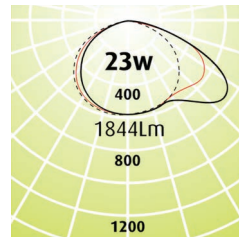

# Linear 100 Wall Washer

- Linear Wall Washer Surface Mount has been designed to be surface mounted or wire suspended while performing the wall washing great verticals
- Wall Washer to suit Linear100 is complimentary to all ceiling types
- LED Outputs and LED Lamp Colour options available
- Very workable Luminaire range, same IES file for all ceilings
- Luminaire lifetime L80/B10 >60,000hours
- MacAdams 3 SDCM
- Great vertical illumination

## Surface Mounted Version

Code	Absolute Lumens	Dimensions
	4K	Length
LIN - SWL - 600 - 13W - (2.7 or 3 or 4K)	922Lm	590
LIN - SWL - 600 - 19W - (2.7 or 3 or 4K)	1490Lm	590
LIN - SWL - 900 - 17W - (2.7 or 3 or 4K)	1384Lm	890
LIN - SWL - 900 - 26W - (2.7 or 3 or 4K)	2234Lm	890
LIN - SWL - 1200 - 23W - (2.7 or 3 or 4K)	1844Lm	1190
LIN - SWL - 1200 - 36W - (2.7 or 3 or 4K)	2979Lm	1190