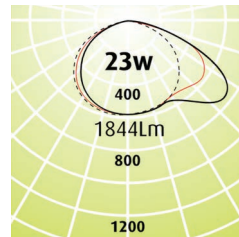

Linear 100 Wall Washer

- Wall Washer to suit Linear100 is complimentary to all ceiling types
- The Wall Washer has been designed to fit into a 100mm opening as per the rest of the range and visually balance the look on the ceiling while performing the wall washing great verticals
- LED Outputs and LED Lamp Colour options available
- Very workable Luminaire range, same IES file for all ceilings
- Luminaire lifetime L80/B10 >60,000hours
- MacAdams 3 SDCM
- Great vertical illumination

Options

- Ultra Dim (Extra Low Dimming to 0.1%)
- Dim (Dali Dimming to 1%)
- ER (Earthquake Resistant)
- 90+CRI

Eg Code LIN-TWL-1200-23w-3K

Tee-Bar Version

Code	Absolute Lumens	Dimensions
	4K	Length
LIN - TWL - 600 - 13w - (2.7 or 3 or 4K)	922Lm	600
LIN - TWL - 600 - 19w - (2.7 or 3 or 4K)	1490Lm	600
LIN - TWL - 900 - 17w - (2.7 or 3 or 4K)	1384Lm	900
LIN - TWL - 900 - 26w - (2.7 or 3 or 4K)	2234Lm	900
LIN - TWL - 1200 - 23w - (2.7 or 3 or 4K)	1844Lm	1200
LIN - TWL - 1200 - 36w - (2.7 or 3 or 4K)	2979Lm	1200