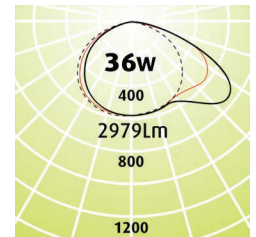

Linear 100 Wall Washer

- Wall Washer to suit Linear100 is complimentary to all ceiling types
- The Wall Washer has been designed to fit into a 100mm opening as per the rest of the range and visually balance the look on the ceiling while performing the wall washing great verticals
- LED Outputs and LED Lamp Colour options available
- Very workable Luminaire range, same IES file for all ceilings
- Luminaire lifetime L80/B10 >60,000hours
- MacAdams 3 SDCM
- Great vertical illumination

Options

- Ultra Dim (Extra Low Dimming to 0.1%)
- Dim (Dali Dimming to 1%)
- ER (Earthquake Resistant)
- 90+CRI

Eg Code LIN-TWL-1200-23w-3K

Tee-Bar Version

Code	Absolute Lumens	Dimensions
	4K	Length
LIN - TWL - 600 - 13w - (2.7 or 3 or 4K)	922Lm	600
LIN - TWL - 600 - 19w - (2.7 or 3 or 4K)	1490Lm	600
LIN - TWL - 900 - 17w - (2.7 or 3 or 4K)	1384Lm	900
LIN - TWL - 900 - 26w - (2.7 or 3 or 4K)	2234Lm	900
LIN - TWL - 1200 - 23w - (2.7 or 3 or 4K)	1844Lm	1200
LIN - TWL - 1200 - 36w - (2.7 or 3 or 4K)	2979Lm	1200