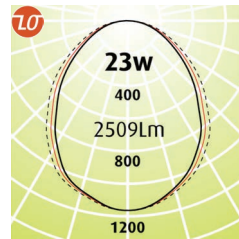

# Linear 300 **Plaster Recess**

- Linear 300 Plaster is a recessed Luminaire, suitable for a plaster ceiling with a textured white frame
- Air Supply or air return is available
- Suits 300 wide opening where new installations or replacement of existing luminaires are required
- Also fits different thickness of ceiling (timber panels etc)
- Selection of optics throughout the range
- LED Outputs and LED Lamp Colour options available
- XLG Diffuser UGRmax: 17
- Luminaire lifetime L80/B10 >60,000hours
- MacAdams 3 SDCM

**Eg Code** LIN-P300-LO-1200-23W-3K

Code	Absolute Lumens		Dimensions	Plaster Cut Out
	LO	XLG	A	L x W x D
LIN - P300 - (LO OR XLG OR FL) - 600 - 13W - (2.7 or 3 or 4K)	1255Lm	1145Lm	655	585 x 220 x 82
LIN - P300 - (LO OR XLG OR FL) - 600 - 19W - (2.7 or 3 or 4K)	1837Lm	1676Lm	655	585 x 220 x 82
LIN - P300 - (LO OR XLG OR FL) - 1200 - 23W - (2.7 or 3 or 4K)	2509Lm	2289Lm	1255	1185 x 220 x 82
LIN - P300 - (LO OR XLG OR FL) - 1200 - 36W - (2.7 or 3 or 4K)	3674Lm	3352Lm	1255	1185 x 220 x 82