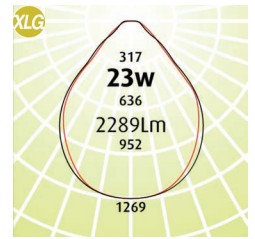

# Linear 300 **Plaster Recess**

- Linear 300 Plaster is a recessed Luminaire, suitable for a plaster ceiling with a textured white frame
- Air Supply or air return is available
- Suits 300 wide opening where new installations or replacement of existing luminaires are required
- Also fits different thickness of ceiling (timber panels etc)
- Selection of optics throughout the range
- LED Outputs and LED Lamp Colour options available
- XLG Diffuser UGRmax: 17
- Luminaire lifetime L80/B10 >60,000hours
- MacAdams 3 SDCM

**Eg Code** LIN-P300-LO-1200-23W-3K

Code	Absolute Lumens		Dimensions	Plaster Cut Out
	LO	XLG	A	L x W x D
LIN - P300 - (LO OR XLG OR FL) - 600 - 13W - (2.7 or 3 or 4K)	1255Lm	1145Lm	655	585 x 220 x 82
LIN - P300 - (LO OR XLG OR FL) - 600 - 19W - (2.7 or 3 or 4K)	1837Lm	1676Lm	655	585 x 220 x 82
LIN - P300 - (LO OR XLG OR FL) - 1200 - 23W - (2.7 or 3 or 4K)	2509Lm	2289Lm	1255	1185 x 220 x 82
LIN - P300 - (LO OR XLG OR FL) - 1200 - 36W - (2.7 or 3 or 4K)	3674Lm	3352Lm	1255	1185 x 220 x 82