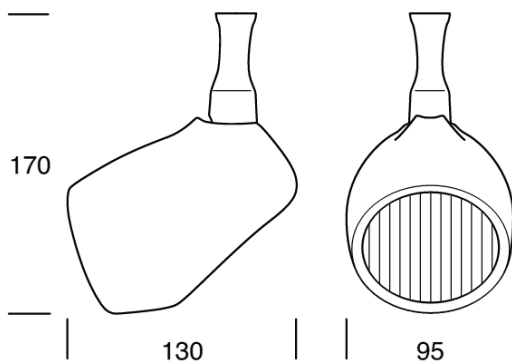

LED PRODUCT LEGEND

OT	E	SP	17W	4K	B
RANGE	MOUNTING	LENS	SYSTEM WATTS	LED COLOUR	BODY COLOUR

Standard Version

Black / White