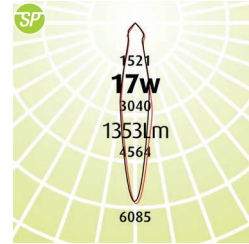

## On Track **Elegance**

- The essence of simple sophistication. An elegant form that settles gently into any room
- Unique profile cut, the heat sink follows the curvature of the body
- LED Outputs and LED Lamp Colours options available
- 3 beam angles with the reflector options and added distribution with the clip on oval lens
- DALI Dimming to 5%
- 90+ CRI
- 3D printed housing available in black or white (Black [B], White [W])
- Luminaire lifetime L80/B10 51,000hours
- MacAdams 3 SDCM
- 2 metre length 3 wire single circuit track complete with dead ends
- Connected Load 14.30

**Eg Code** OT-E-SP-17w-4K-B

Code	Absolute Lumens
OT - E - <b>SP</b> - 17w - (2.7 or 3 or 4K) - (B or W)	1353Lm
OT - E - <b>MD</b> - 17w - (2.7 or 3 or 4K) - (B or W)	1374Lm
OT - E - <b>FLD</b> - 17w - (2.7 or 3 or 4K) - (B or W)	1346Lm
OT - E - <b>TV</b> - 17w - (2.7 or 3 or 4K) - (B or W)	1201Lm

### LED PRODUCT LEGEND

OT	E	SP	17W	4K	B
RANGE	MOUNTING	LENS	SYSTEM WATTS	LED COLOUR	BODY COLOUR