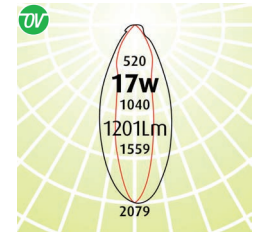

## On Track **Elegance**

- The essence of simple sophistication. An elegant form that settles gently into any room
- Unique profile cut, the heat sink follows the curvature of the body
- LED Outputs and LED Lamp Colours options available
- 3 beam angles with the reflector options and added distribution with the clip on oval lens
- DALI Dimming to 5%
- 90+ CRI
- 3D printed housing available in black or white (Black [B], White [W])
- Luminaire lifetime L80/B10 51,000hours
- MacAdams 3 SDCM
- 2 metre length 3 wire single circuit track complete with dead ends
- Connected Load 14.30

**Eg Code** OT-E-SP-17w-4K-B

Code	Absolute Lumens
OT - E - <b>SP</b> - 17w - (2.7 or 3 or 4K) - (B or W)	1353Lm
OT - E - <b>MD</b> - 17w - (2.7 or 3 or 4K) - (B or W)	1374Lm
OT - E - <b>FLD</b> - 17w - (2.7 or 3 or 4K) - (B or W)	1346Lm
OT - E - <b>TV</b> - 17w - (2.7 or 3 or 4K) - (B or W)	1201Lm