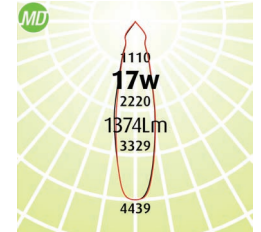

## On Track **Elegance**

- The essence of simple sophistication. An elegant form that settles gently into any room
- Unique profile cut, the heat sink follows the curvature of the body
- LED Outputs and LED Lamp Colours options available
- 3 beam angles with the reflector options and added distribution with the clip on oval lens
- DALI Dimming to 5%
- 90+ CRI
- 3D printed housing available in black or white (Black [B], White [W])
- Luminaire lifetime L80/B10 51,000hours
- MacAdams 3 SDCM
- 2 metre length 3 wire single circuit track complete with dead ends
- Connected Load 14.30

**Eg Code** OT-E-SP-17w-4K-B

Code	Absolute Lumens
OT - E - <b>SP</b> - 17w - (2.7 or 3 or 4K) - (B or W)	1353Lm
OT - E - <b>MD</b> - 17w - (2.7 or 3 or 4K) - (B or W)	1374Lm
OT - E - <b>FLD</b> - 17w - (2.7 or 3 or 4K) - (B or W)	1346Lm
OT - E - <b>TV</b> - 17w - (2.7 or 3 or 4K) - (B or W)	1201Lm