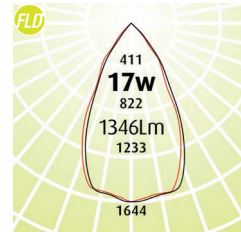

## On Track **Elegance**

- The essence of simple sophistication. An elegant form that settles gently into any room
- Unique profile cut, the heat sink follows the curvature of the body
- LED Outputs and LED Lamp Colours options available
- 3 beam angles with the reflector options and added distribution with the clip on oval lens
- DALI Dimming to 5%
- 90+ CRI
- 3D printed housing available in black or white (Black [B], White [W])
- Luminaire lifetime L80/B10 51,000hours
- MacAdams 3 SDCM
- 2 metre length 3 wire single circuit track complete with dead ends
- Connected Load 14.30

**Eg Code** OT-E-SP-17w-4K-B

Code	Absolute Lumens
OT - E - <b>SP</b> - 17w - (2.7 or 3 or 4K) - (B or W)	1353Lm
OT - E - <b>MD</b> - 17w - (2.7 or 3 or 4K) - (B or W)	1374Lm
OT - E - <b>FLD</b> - 17w - (2.7 or 3 or 4K) - (B or W)	1346Lm
OT - E - <b>TV</b> - 17w - (2.7 or 3 or 4K) - (B or W)	1201Lm