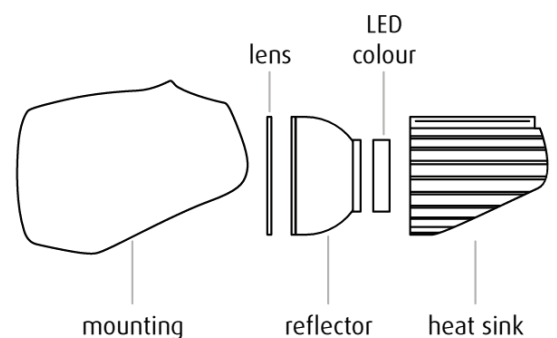

## On Track **Elegance**

- The essence of simple sophistication. An elegant form that settles gently into any room
- Unique profile cut, the heat sink follows the curvature of the body
- LED Outputs and LED Lamp Colours options available
- 3 beam angles with the reflector options and added distribution with the clip on oval lens
- DALI Dimming to 5%
- 90+ CRI
- 3D printed housing available in black or white (Black [B], White [W])
- Luminaire lifetime L80/B10 51,000hours
- MacAdams 3 SDCM
- 2 metre length 3 wire single circuit track complete with dead ends
- Connected Load 14.30

**Eg Code** OT-E-SP-17w-4K-B

Code	Absolute Lumens
OT - E - <b>SP</b> - 17w - (2.7 or 3 or 4K) - (B or W)	1353Lm
OT - E - <b>MD</b> - 17w - (2.7 or 3 or 4K) - (B or W)	1374Lm
OT - E - <b>FLD</b> - 17w - (2.7 or 3 or 4K) - (B or W)	1346Lm
OT - E - <b>TV</b> - 17w - (2.7 or 3 or 4K) - (B or W)	1201Lm

### LED PRODUCT LEGEND

OT	E	SP	17W	4K	B
RANGE	MOUNTING	LENS	SYSTEM WATTS	LED COLOUR	BODY COLOUR