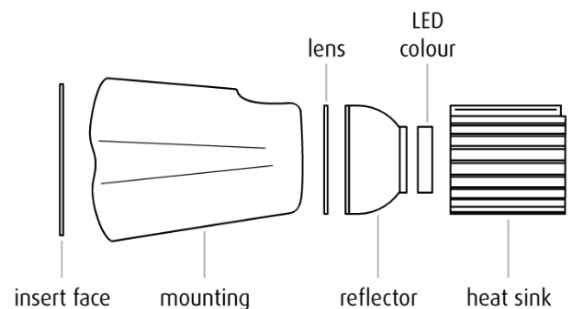

On Track **The Petal**

- Reminiscent of the delicate lines found in our flora, the Petal is a statement piece that holds its own in presence
- The duality of the contrasting faces highlights its distinct design qualities
- LED Outputs and LED Lamp Colours options available
- 3 beam angles with the reflector options and added distribution with the clip on oval lens
- Dali Dimming to 5%
- 90+ CRI
- 3D printed housing available in black or white (Black [B], White [W])
- Insert face available in black or white (Black [B], White [W])
- Luminaire lifetime L80/B10 51,000hours
- MacAdams 3 SDCM
- 2 metre length 3 wire single circuit track complete with dead ends
- Connected Load 14.30

Eg Code OT-P-SP-17w-4K-B-IFW

Code	Absolute Lumens
OT - P - SP - 17w - (2.7 or 3 or 4K) - (B or W) - (IFB or IFW)	1353Lm
OT - P - MD - 17w - (2.7 or 3 or 4K) - (B or W) - (IFB or IFW)	1374Lm
OT - P - FLD - 17w - (2.7 or 3 or 4K) - (B or W) - (IFB or IFW)	1346Lm
OT - P - OV - 17w - (2.7 or 3 or 4K) - (B or W) - (IFB or IFW)	1201Lm

LED PRODUCT LEGEND

OT	P	SP	17W	4K	B	IFW
RANGE	MOUNTING	LENS	SYSTEM WATTS	LED COLOUR	BODY COLOUR	INSERT FACE

Standard Version

Black / White