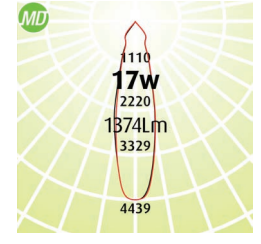

On Track **The Petal**

- Reminiscent of the delicate lines found in our flora, the Petal is a statement piece that holds its own in presence
- The duality of the contrasting faces highlights its distinct design qualities
- LED Outputs and LED Lamp Colours options available
- 3 beam angles with the reflector options and added distribution with the clip on oval lens
- Dali Dimming to 5%
- 90+ CRI
- 3D printed housing available in black or white (Black [B], White [W])
- Insert face available in black or white (Black [B], White [W])
- Luminaire lifetime L80/B10 51,000hours
- MacAdams 3 SDCM
- 2 metre length 3 wire single circuit track complete with dead ends
- Connected Load 14.30

Eg Code OT-P-SP-17w-4K-B-IFW

Code	Absolute Lumens
OT - P - SP - 17w - (2.7 or 3 or 4K) - (B or W) - (IFB or IFW)	1353Lm
OT - P - MD - 17w - (2.7 or 3 or 4K) - (B or W) - (IFB or IFW)	1374Lm
OT - P - FLD - 17w - (2.7 or 3 or 4K) - (B or W) - (IFB or IFW)	1346Lm
OT - P - OV - 17w - (2.7 or 3 or 4K) - (B or W) - (IFB or IFW)	1201Lm