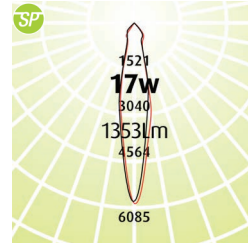

On Track **The Petal**

- Reminiscent of the delicate lines found in our flora, the Petal is a statement piece that holds its own in presence
- The duality of the contrasting faces highlights its distinct design qualities
- LED Outputs and LED Lamp Colours options available
- 3 beam angles with the reflector options and added distribution with the clip on oval lens
- Dali Dimming to 5%
- 90+ CRI
- 3D printed housing available in black or white (Black [B], White [W])
- Insert face available in black or white (Black [B], White [W])
- Luminaire lifetime L80/B10 51,000hours
- MacAdams 3 SDCM
- 2 metre length 3 wire single circuit track complete with dead ends
- Connected Load 14.30

Eg Code OT-P-SP-17w-4K-B-IFW

Code	Absolute Lumens
OT - P - SP - 17w - (2.7 or 3 or 4K) - (B or W) - (IFB or IFW)	1353Lm
OT - P - MD - 17w - (2.7 or 3 or 4K) - (B or W) - (IFB or IFW)	1374Lm
OT - P - FLD - 17w - (2.7 or 3 or 4K) - (B or W) - (IFB or IFW)	1346Lm
OT - P - OV - 17w - (2.7 or 3 or 4K) - (B or W) - (IFB or IFW)	1201Lm

LED PRODUCT LEGEND

OT	P	SP	17W	4K	B	IFW
RANGE	MOUNTING	LENS	SYSTEM WATTS	LED COLOUR	BODY COLOUR	INSERT FACE

Standard Version

Black / White