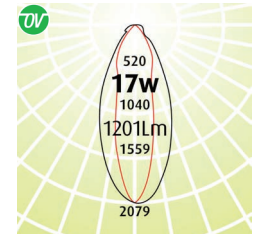

On Track **The Petal**

- Reminiscent of the delicate lines found in our flora, the Petal is a statement piece that holds its own in presence
- The duality of the contrasting faces highlights its distinct design qualities
- LED Outputs and LED Lamp Colours options available
- 3 beam angles with the reflector options and added distribution with the clip on oval lens
- Dali Dimming to 5%
- 90+ CRI
- 3D printed housing available in black or white (Black [B], White [W])
- Insert face available in black or white (Black [B], White [W])
- Luminaire lifetime L80/B10 51,000hours
- MacAdams 3 SDCM
- 2 metre length 3 wire single circuit track complete with dead ends
- Connected Load 14.30

Eg Code OT-P-SP-17w-4K-B-IFW

Code	Absolute Lumens
OT - P - SP - 17w - (2.7 or 3 or 4K) - (B or W) - (IFB or IFW)	1353Lm
OT - P - MD - 17w - (2.7 or 3 or 4K) - (B or W) - (IFB or IFW)	1374Lm
OT - P - FLD - 17w - (2.7 or 3 or 4K) - (B or W) - (IFB or IFW)	1346Lm
OT - P - OV - 17w - (2.7 or 3 or 4K) - (B or W) - (IFB or IFW)	1201Lm