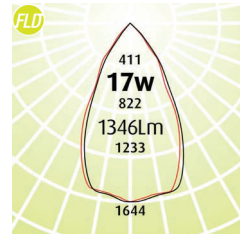

On Track **The Petal**

- Reminiscent of the delicate lines found in our flora, the Petal is a statement piece that holds its own in presence
- The duality of the contrasting faces highlights its distinct design qualities
- LED Outputs and LED Lamp Colours options available
- 3 beam angles with the reflector options and added distribution with the clip on oval lens
- Dali Dimming to 5%
- 90+ CRI
- 3D printed housing available in black or white (Black [B], White [W])
- Insert face available in black or white (Black [B], White [W])
- Luminaire lifetime L80/B10 51,000hours
- MacAdams 3 SDCM
- 2 metre length 3 wire single circuit track complete with dead ends
- Connected Load 14.30

Eg Code OT-P-SP-17w-4K-B-IFW

Code	Absolute Lumens
OT - P - SP - 17w - (2.7 or 3 or 4K) - (B or W) - (IFB or IFW)	1353Lm
OT - P - MD - 17w - (2.7 or 3 or 4K) - (B or W) - (IFB or IFW)	1374Lm
OT - P - FLD - 17w - (2.7 or 3 or 4K) - (B or W) - (IFB or IFW)	1346Lm
OT - P - OV - 17w - (2.7 or 3 or 4K) - (B or W) - (IFB or IFW)	1201Lm