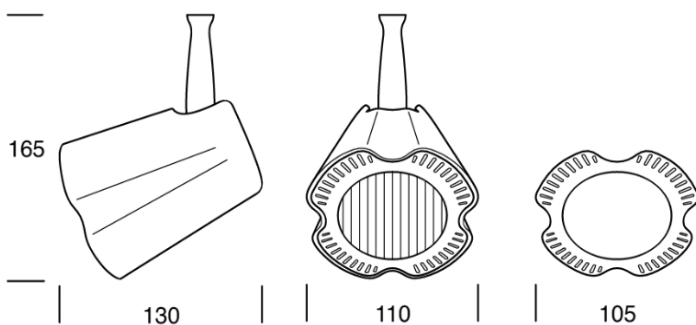

On Track **The Petal**

- Reminiscent of the delicate lines found in our flora, the Petal is a statement piece that holds its own in presence
- The duality of the contrasting faces highlights its distinct design qualities
- LED Outputs and LED Lamp Colours options available
- 3 beam angles with the reflector options and added distribution with the clip on oval lens
- Dali Dimming to 5%
- 90+ CRI
- 3D printed housing available in black or white (Black [B], White [W])
- Insert face available in black or white (Black [B], White [W])
- Luminaire lifetime L80/B10 51,000hours
- MacAdams 3 SDCM
- 2 metre length 3 wire single circuit track complete with dead ends
- Connected Load 14.30

Eg Code OT-P-SP-17w-4K-B-IFW

Code	Absolute Lumens
OT - P - SP - 17w - (2.7 or 3 or 4K) - (B or W) - (IFB or IFW)	1353Lm
OT - P - MD - 17w - (2.7 or 3 or 4K) - (B or W) - (IFB or IFW)	1374Lm
OT - P - FLD - 17w - (2.7 or 3 or 4K) - (B or W) - (IFB or IFW)	1346Lm
OT - P - OV - 17w - (2.7 or 3 or 4K) - (B or W) - (IFB or IFW)	1201Lm

LED PRODUCT LEGEND

OT	P	SP	17W	4K	B	IFW
RANGE	MOUNTING	LENS	SYSTEM WATTS	LED COLOUR	BODY COLOUR	INSERT FACE

Standard Version

Black / White