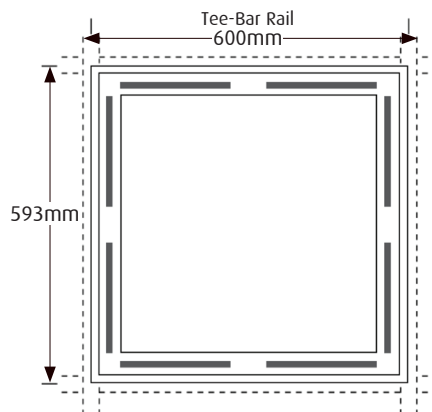

Square SQ 600 Tee-Bar

- Square 600 Tee-Bar is designed to fit perfectly in a tee-bar ceiling 600mm wide
- Supplied with a 2m flex and plug for quick and easy installation
- Air Handling available on two or four sides which can still incorporate Sensors or Emergency or both in the design
- Selection of optics throughout the range
- LED Outputs and LED Lamp Colour options available
- XLG Diffuser UGRmax: 19
- Luminaire lifetime L80/B10 >50,000hours
- MacAdams 3 SDCM

Eg Code SQ-T-LO-600-33W-4K

Code	Absolute Lumens	Depth
SQ - T - LO - 600 - 33W - (3 or 4K)	3576Lm	86
SQ - T - XLG - 600 - 33W - (3 or 4K)	3086Lm	86
SQ - T - FL - 600 - 33W - (3 or 4K)	3144Lm	86

LED PRODUCT LEGEND

SQ	- T	- LO	- 600	- 33W	- 4K
RANGE	MOUNTING	DIFFUSER	LENGTH	SYSTEM WATTS	LED COLOUR

Standard Frame with EM or Sensor Option

Air Handling Option (2 or 4 sides)