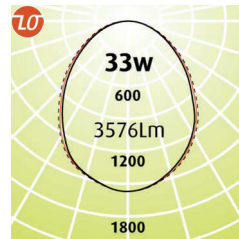

Square SQ 600 Tee-Bar

- Square 600 Tee-Bar is designed to fit perfectly in a tee-bar ceiling 600mm wide
- Supplied with a 2m flex and plug for quick and easy installation
- Air Handling available on two or four sides which can still incorporate Sensors or Emergency or both in the design
- Selection of optics throughout the range
- LED Outputs and LED Lamp Colour options available
- XLG Diffuser UGRmax: 19
- Luminaire lifetime L80/B10 >50,000hours
- MacAdams 3 SDCM

Eg Code SQ-T-LO-600-33W-4K

Code	Absolute Lumens	Depth
SQ - T - LO - 600 - 33W - (3 or 4K)	3576Lm	86
SQ - T - XLG - 600 - 33W - (3 or 4K)	3086Lm	86
SQ - T - FL - 600 - 33W - (3 or 4K)	3144Lm	86

LED PRODUCT LEGEND

SQ	- T	- LO	- 600	- 33W	- 4K
RANGE	MOUNTING	DIFFUSER	LENGTH	SYSTEM WATTS	LED COLOUR

Standard Frame with EM or Sensor Option

Air Handling Option (2 or 4 sides)