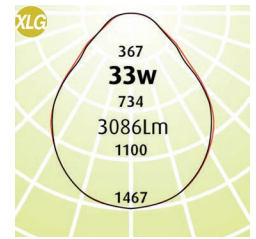

Square SQ 600 Tee-Bar

- Square 600 Tee-Bar is designed to fit perfectly in a tee-bar ceiling 600mm wide
- Supplied with a 2m flex and plug for quick and easy installation
- Air Handling available on two or four sides which can still incorporate Sensors or Emergency or both in the design
- Selection of optics throughout the range
- LED Outputs and LED Lamp Colour options available
- XLG Diffuser UGRmax: 19
- Luminaire lifetime L80/B10 >50,000hours
- MacAdams 3 SDCM

Eg Code SQ-T-LO-600-33W-4K

Code	Absolute Lumens	Depth
SQ - T - LO - 600 - 33W - (3 or 4K)	3576Lm	86
SQ - T - XLG - 600 - 33W - (3 or 4K)	3086Lm	86
SQ - T - FL - 600 - 33W - (3 or 4K)	3144Lm	86

LED PRODUCT LEGEND

SQ	- T	- LO	- 600	- 33W	- 4K
RANGE	MOUNTING	DIFFUSER	LENGTH	SYSTEM WATTS	LED COLOUR

Standard Frame with EM or Sensor Option

Air Handling Option (2 or 4 sides)