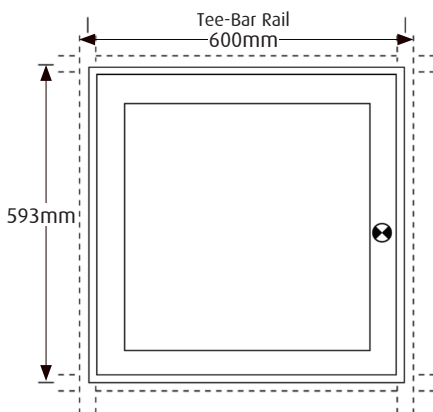

Square SQ 600 Tee-Bar

- Square 600 Tee-Bar is designed to fit perfectly in a tee-bar ceiling 600mm wide
- Supplied with a 2m flex and plug for quick and easy installation
- Air Handling available on two or four sides which can still incorporate Sensors or Emergency or both in the design
- Selection of optics throughout the range
- LED Outputs and LED Lamp Colour options available
- XLG Diffuser UGRmax: 19
- Luminaire lifetime L80/B10 >50,000hours
- MacAdams 3 SDCM

Eg Code SQ-T-LO-600-33W-4K

Code	Absolute Lumens	Depth
SQ - T - LO - 600 - 33W - (3 or 4K)	3576Lm	86
SQ - T - XLG - 600 - 33W - (3 or 4K)	3086Lm	86
SQ - T - FL - 600 - 33W - (3 or 4K)	3144Lm	86

LED PRODUCT LEGEND

SQ	- T	- LO	- 600	- 33W	- 4K
RANGE	MOUNTING	DIFFUSER	LENGTH	SYSTEM WATTS	LED COLOUR

Standard Frame with EM or Sensor Option

Air Handling Option (2 or 4 sides)