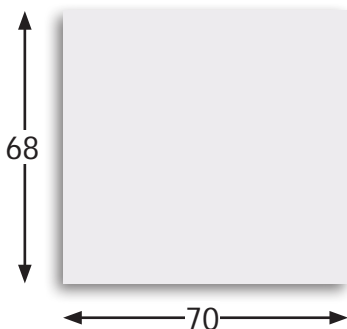

LED PRODUCT LEGEND

BL	- SM	- 1200	- 23W	- 4K
RANGE	MOUNTING	LENGTH	SYSTEM WATTS	LED COLOUR

Standard Version