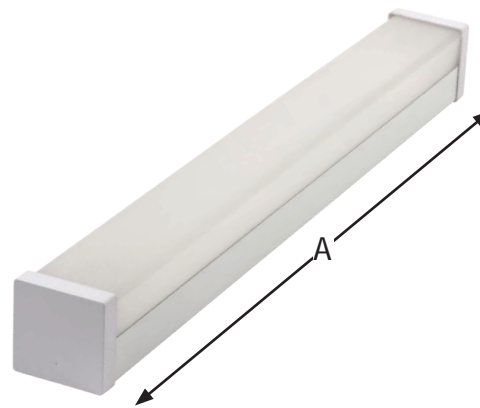

LED PRODUCT LEGEND

BL	- SM	- 1200	- 23W	- 4K
RANGE	MOUNTING	LENGTH	SYSTEM WATTS	LED COLOUR

Standard Version