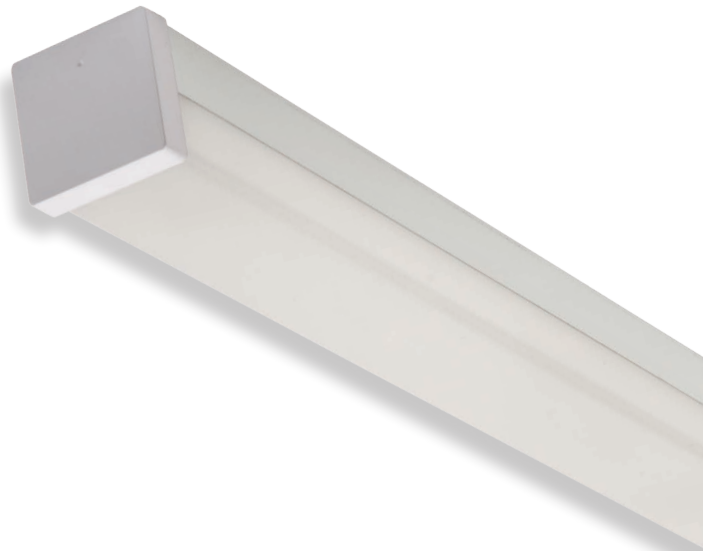

Surface Mount **BlockLED**

- Purpose built LED luminaire designed around LED technology
- SELV (low voltage)
- The BlockLED can be surface mounted on the wall and/or suspended from the ceiling
- Frosted, Pinch and Push diffuser for quick accessibility
- Tough injection moulded ends designed to suit 20mm conduit for through wiring, if required
- LED Outputs and LED Lamp Colour options available
- Luminaire lifetime L80/B10 >60,000hours
- MacAdams 3 SDCM

Options

- Ultra Dim (Extra Low Dimming to 0.1%)
- Dim (Dali Dimming to 1%)
- LSL-R (LSL 10a Relay)
- LSL-SS (LSL with Switch Dim)
- LSL-SS30 (LSL with Switch Dim and 30 Minute Turn Off)
- WG (Wire Guard)
- USC (UniStrut clip)
- WS (3m Wire Suspension Kit)
- 90+CRI

Eg Code BL-SM-1200-23w-4K