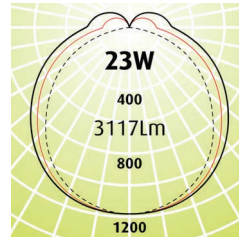

Surface Mount **BlockLED**

- Purpose built LED luminaire designed around LED technology
- SELV (low voltage)
- The BlockLED can be surface mounted on the wall and/or suspended from the ceiling
- Frosted, Pinch and Push diffuser for quick accessibility
- Tough injection moulded ends designed to suit 20mm conduit for through wiring, if required
- LED Outputs and LED Lamp Colour options available
- Luminaire lifetime L80/B10 >60,000hours
- MacAdams 3 SDCM

Options

- Ultra Dim (Extra Low Dimming to 0.1%)
- Dim (Dali Dimming to 1%)
- LSL-R (LSL 10a Relay)
- LSL-SS (LSL with Switch Dim)
- LSL-SS30 (LSL with Switch Dim and 30 Minute Turn Off)
- WG (Wire Guard)
- USC (UniStrut clip)
- WS (3m Wire Suspension Kit)
- 90+CRI

Eg Code BL-SM-1200-23w-4K