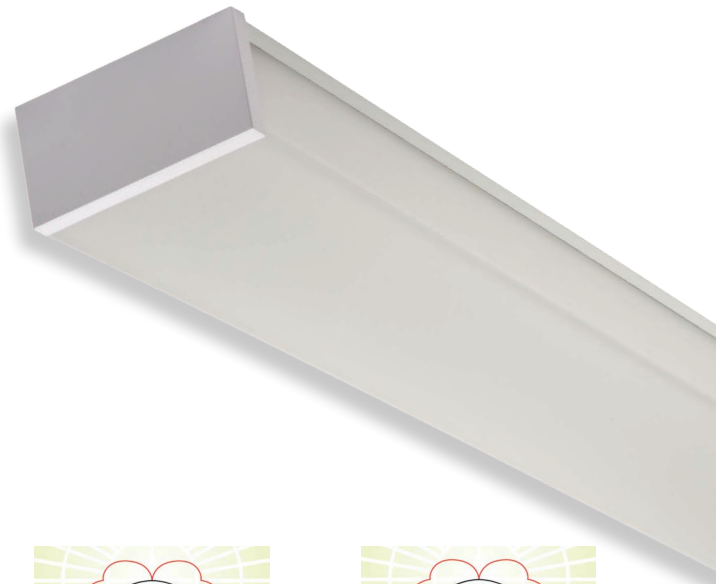

Surface Mount **Schoolies**

- The Schoolies is a ceiling or Suspended LED luminaire
- Easily clipped onto UniStrut extrusion with prewired Schoolies power in power out. With Sensors and Emergencies wired in if required
- Pinch and Push diffuser for quick accessibility
- LED Outputs and LED Lamp Colour options available
- Luminaire lifetime L80/B10 >60,000hours
- MacAdams 3 SDCM

Options

- Ultra Dim (Extra Low Dimming to 0.1%)
- Dim (Dali Dimming to 1%)
- EM LED (LED Emergency) c0 D16 / c90 D16
- LSL-R (LSL 10a Relay)
- LSL-SS (LSL with Switch Dim)
- LSL-SS30 (LSL with Switch Dim and 30 Minute Turn Off)
- WG (Wire Guard)
- USC (UniStrut clip)
- WS (3m Wire Suspension Kit)
- 90+CRI