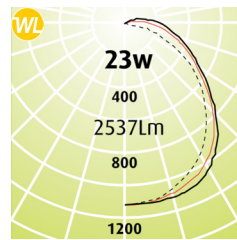

Linear 100 WedgeLED

- It's all about maximum Verticals!
- Linear WedgeLED was designed by LimeLite to offer a luminaire which delivers a larger field of play. The wedge shaped design of the diffuser pushes the light further across the ceiling area which opens up the space as the verticals take over
- WedgeLED to suit Linear100 wide is complimentary to all families of ceiling types
- The WedgeLED has been designed to fit into a 100mm opening as per the rest of the range and visually balances the look on the ceiling while performing the wall washing great verticals
- LED Outputs and LED Lamp Colour options available
- Very workable Luminaire range, same IES file for all ceilings
- Luminaire lifetime L80/B10 >60,000hours
- MacAdams 3 SDCM
- Great vertical illumination

Options

- Ultra Dim (Extra Low Dimming to 0.1%)
- Dim (Dali Dimming to 1%)
- ER (Earthquake Resistant)
- 90+CRI

Eg Code LIN-WP-1200-23w-3K

Plaster Recess IP44 Version

Code	Absolute Lumens	Dimensions		Plaster cut out L x W
		A	B	
LIN - WP - 600 - 13w - (2.7 or 3 or 4K)	1280Lm	630	590	600 x 115
LIN - WP - 600 - 19w - (2.7 or 3 or 4K)	1882Lm	630	590	600 x 115
LIN - WP - 600 - HO - (2.7 or 3 or 4K)	2130Lm	630	590	600 x 115
LIN - WP - 1200 - 23w - (2.7 or 3 or 4K)	2537Lm	1230	1190	1200 x 115
LIN - WP - 1200 - 36w - (2.7 or 3 or 4K)	3716Lm	1230	1190	1200 x 115
LIN - WP - 1200 - HO - (2.7 or 3 or 4K)	4260Lm	1230	1190	1200 x 115

New HO symbol represents a higher lumen output while maintaining 19watts for our 600mm and 36watts for our 1200mm long luminaires

LED PRODUCT LEGEND

LIN	-	WP	-	1200	-	23W	-	3K
RANGE		MOUNTING		LENGTH		SYSTEM WATTS		LED COLOUR