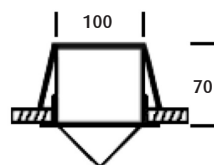

Linear 100 WedgeLED

- It's all about maximum Verticals!
- Linear WedgeLED was designed by LimeLite to offer a luminaire which delivers a larger field of play. The wedge shaped design of the diffuser pushes the light further across the ceiling area which opens up the space as the verticals take over
- WedgeLED to suit Linear100 wide is complimentary to all families of ceiling types
- The WedgeLED has been designed to fit into a 100mm opening as per the rest of the range and visually balances the look on the ceiling while performing the wall washing great verticals
- LED Outputs and LED Lamp Colour options available
- Very workable Luminaire range, same IES file for all ceilings
- Luminaire lifetime L80/B10 >60,000hours
- MacAdams 3 SDCM
- Great vertical illumination

Options

- Ultra Dim (Extra Low Dimming to 0.1%)
- Dim (Dali Dimming to 1%)
- ER (Earthquake Resistant)
- 90+CRI

Eg Code LIN-WP-1200-23w-3K

Plaster Recess IP44 Version

Code	Absolute Lumens	Dimensions		Plaster cut out L x W
		A	B	
LIN - WP - 600 - 13w - (2.7 or 3 or 4K)	1280Lm	630	590	600 x 115
LIN - WP - 600 - 19w - (2.7 or 3 or 4K)	1882Lm	630	590	600 x 115
LIN - WP - 600 - HO - (2.7 or 3 or 4K)	2130Lm	630	590	600 x 115
LIN - WP - 1200 - 23w - (2.7 or 3 or 4K)	2537Lm	1230	1190	1200 x 115
LIN - WP - 1200 - 36w - (2.7 or 3 or 4K)	3716Lm	1230	1190	1200 x 115
LIN - WP - 1200 - HO - (2.7 or 3 or 4K)	4260Lm	1230	1190	1200 x 115

New HO symbol represents a higher lumen output while maintaining 19watts for our 600mm and 36watts for our 1200mm long luminaires

LED PRODUCT LEGEND

LIN	-	WP	-	1200	-	23W	-	3K
RANGE		MOUNTING		LENGTH		SYSTEM WATTS		LED COLOUR