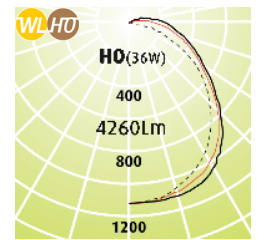

Linear 100 WedgeLED

- It's all about maximum Verticals!
- Linear WedgeLED was designed by LimeLite to offer a luminaire which delivers a larger field of play. The wedge shaped design of the diffuser pushes the light further across the ceiling area which opens up the space as the verticals take over
- WedgeLED to suit Linear100 wide is complimentary to all families of ceiling types
- The WedgeLED has been designed to fit into a 100mm opening as per the rest of the range and visually balances the look on the ceiling while performing the wall washing great verticals
- LED Outputs and LED Lamp Colour options available
- Very workable Luminaire range, same IES file for all ceilings
- Luminaire lifetime L80/B10 >60,000hours
- MacAdams 3 SDCM
- Great vertical illumination

Options

- Ultra Dim (Extra Low Dimming to 0.1%)
- Dim (Dali Dimming to 1%)
- ER (Earthquake Resistant)
- 90+CRI

Eg Code LIN-WP-1200-23w-3K

Plaster Recess IP44 Version

Code	Absolute Lumens	Dimensions		Plaster cut out L x W
		A	B	
LIN - WP - 600 - 13w - (2.7 or 3 or 4K)	1280Lm	630	590	600 x 115
LIN - WP - 600 - 19w - (2.7 or 3 or 4K)	1882Lm	630	590	600 x 115
LIN - WP - 600 - HO - (2.7 or 3 or 4K)	2130Lm	630	590	600 x 115
LIN - WP - 1200 - 23w - (2.7 or 3 or 4K)	2537Lm	1230	1190	1200 x 115
LIN - WP - 1200 - 36w - (2.7 or 3 or 4K)	3716Lm	1230	1190	1200 x 115
LIN - WP - 1200 - HO - (2.7 or 3 or 4K)	4260Lm	1230	1190	1200 x 115

New HO symbol represents a higher lumen output while maintaining 19watts for our 600mm and 36watts for our 1200mm long luminaires

LED PRODUCT LEGEND

LIN	-	WP	-	1200	-	23W	-	3K
RANGE		MOUNTING		LENGTH		SYSTEM WATTS		LED COLOUR