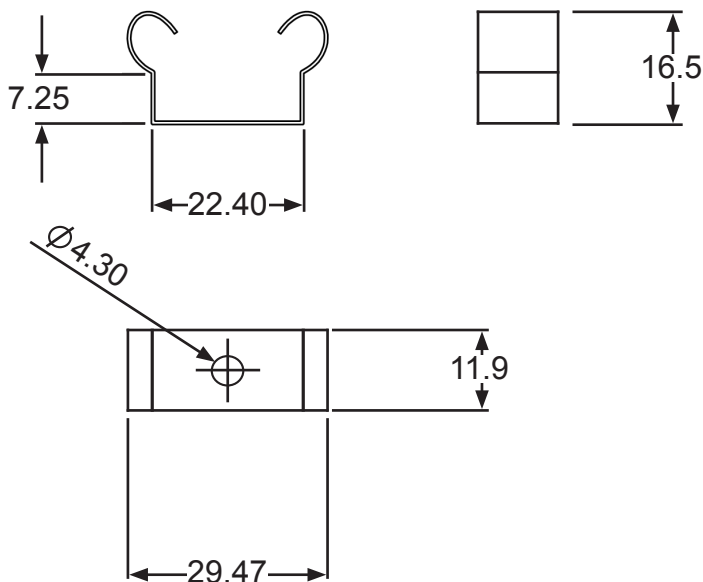

# UniStrut Clips

All LimeLite Surface Mounted\* luminaires with the addition of UniStrut Clips (USC) can easily be clipped into UniStrut Channel allowing through wiring.

## \*Suitable LimeLite Surface Mounted Luminaires include:

- Lin100 Surface Mount
- Wedge Surface Mount
- Wall Washer Surface Mount
- BlockLED
- Schoolies
- Storm Range

Any luminaire with the  icon, is suitable for UniStrut.

## UniStrut Clip Dimensions

## UniStrut Dimensions