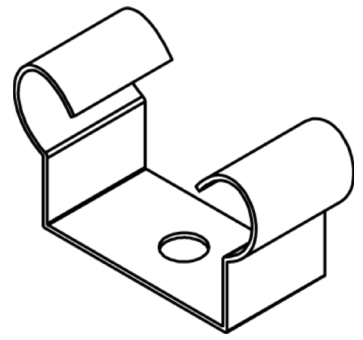

# UniStrut Clips

All LimeLite Surface Mounted\* luminaires with the addition of UniStrut Clips (USC) can easily be clipped into UniStrut Channel allowing through wiring.

## \*Suitable LimeLite Surface Mounted Luminaires include:

- Lin100 Surface Mount
- Wedge Surface Mount
- Wall Washer Surface Mount
- BlockLED
- Schoolies
- Storm Range

Any luminaire with the  icon, is suitable for UniStrut.

## UniStrut Clip Dimensions

## UniStrut Dimensions