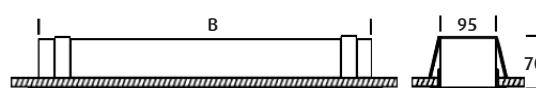

LED PRODUCT LEGEND

LSL/LED Emergency Version