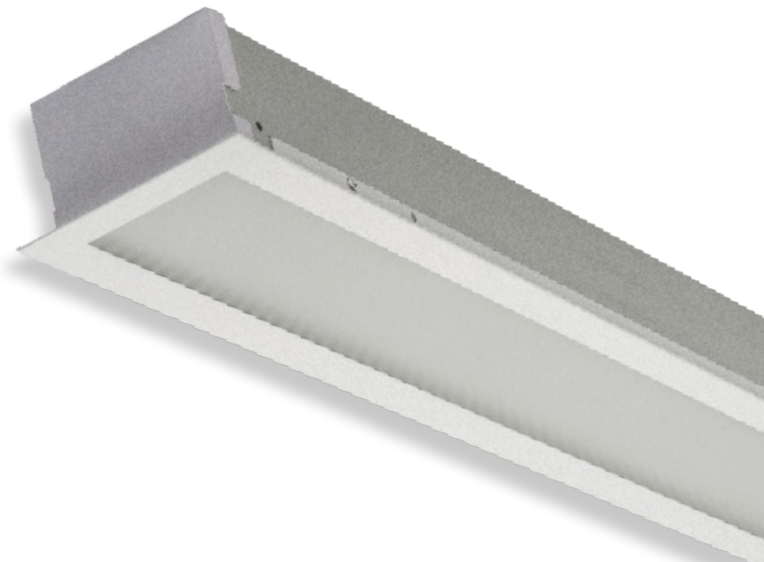

Linear 100 Plaster Recess

- Linear 100 Plaster is a recessed Luminaire, suitable for a plaster ceiling with a textured white frame
- Also fits different thickness of ceiling (timber panels etc)
- Selection of optics throughout the range
- LED Outputs and LED Lamp Colour options available
- Wedge diffuser available
- Wall Wash version available
- The Linear100 has a de-clutter options contact your local LimeLite representative for more information
- Trim colours available (powder coated), Dulux Mannex White, standard
- Cost effective compared to the 300 wide fittings (smaller footprint)
- Luminaire lifetime L80/B10 >60,000hours
- MacAdams 3 SDCM

Options

- Ultra Dim (Extra Low Dimming to 0.1%)
- Dim (Dali Dimming to 1%)
- EM-LED (LED Emergency) c0 D20 / c90 D20
- EM-LED-EDALI (Monitored option) c90 D20
- LSL (LimeLite Sensor Light)
- ER (Earthquake Resistant)
- 90+CRI

Eg Code LIN-P-LO-1200-23W-3K

| Code | Absolute Lumens | | Dimensions | | Plaster Cut Out |
|--|-----------------|--------|------------|------|-----------------|
| | LO | XLG | A | B | L x W |
| LIN - P - (LO OR XLG OR FL) - 600 - 13W - (2.7 or 3 or 4K) | 1280Lm | 1125Lm | 615 | 580 | 590 x 105 |
| LIN - P - (LO OR XLG OR FL) - 600 - 19W - (2.7 or 3 or 4K) | 1882Lm | 1656Lm | 615 | 580 | 590 x 105 |
| LIN - P - (LO OR XLG OR FL) - 600 - HO - (2.7 or 3 or 4K) ^{HO} | 2130Lm | 1891Lm | 615 | 580 | 590 x 105 |
| LIN - P - (LO OR XLG OR FL) - 900 - 17W - (2.7 or 3 or 4K) | 1870Lm | 1645Lm | 915 | 880 | 890 x 105 |
| LIN - P - (LO OR XLG OR FL) - 900 - 26W - (2.7 or 3 or 4K) | 2700Lm | 2376Lm | 915 | 880 | 890 x 105 |
| LIN - P - (LO OR XLG OR FL) - 1200 - 23W - (2.7 or 3 or 4K) | 2537Lm | 2232Lm | 1215 | 1180 | 1190 x 105 |
| LIN - P - (LO OR XLG OR FL) - 1200 - 36W - (2.7 or 3 or 4K) | 3716Lm | 3270Lm | 1215 | 1180 | 1190 x 105 |
| LIN - P - (LO OR XLG OR FL) - 1200 - HO - (2.7 or 3 or 4K) ^{HO} | 4260Lm | 3782Lm | 1215 | 1180 | 1190 x 105 |