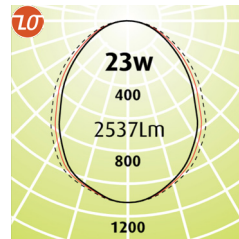

Linear 100 Plaster Recess

- Linear 100 Plaster is a recessed Luminaire, suitable for a plaster ceiling with a textured white frame
- Also fits different thickness of ceiling (timber panels etc)
- Selection of optics throughout the range
- LED Outputs and LED Lamp Colour options available
- Wedge diffuser available
- Wall Wash version available
- The Linear100 has a de-clutter options contact your local LimeLite representative for more information
- Trim colours available (powder coated), Dulux Mannex White, standard
- Cost effective compared to the 300 wide fittings (smaller footprint)
- Luminaire lifetime L80/B10 >60,000hours
- MacAdams 3 SDCM

Eg Code LIN-P-LO-1200-23W-3K

| Code | Absolute Lumens | | Dimensions | | Plaster Cut Out |
|--|-----------------|--------|------------|------|-----------------|
| | LO | XLG | A | B | L x W |
| LIN - P - (LO OR XLG OR FL) - 600 - 13W - (2.7 or 3 or 4K) | 1280Lm | 1125Lm | 615 | 580 | 590 x 105 |
| LIN - P - (LO OR XLG OR FL) - 600 - 19W - (2.7 or 3 or 4K) | 1882Lm | 1656Lm | 615 | 580 | 590 x 105 |
| LIN - P - (LO OR XLG OR FL) - 600 - HO - (2.7 or 3 or 4K) ^{HO} | 2130Lm | 1891Lm | 615 | 580 | 590 x 105 |
| LIN - P - (LO OR XLG OR FL) - 900 - 17W - (2.7 or 3 or 4K) | 1870Lm | 1645Lm | 915 | 880 | 890 x 105 |
| LIN - P - (LO OR XLG OR FL) - 900 - 26W - (2.7 or 3 or 4K) | 2700Lm | 2376Lm | 915 | 880 | 890 x 105 |
| LIN - P - (LO OR XLG OR FL) - 1200 - 23W - (2.7 or 3 or 4K) | 2537Lm | 2232Lm | 1215 | 1180 | 1190 x 105 |
| LIN - P - (LO OR XLG OR FL) - 1200 - 36W - (2.7 or 3 or 4K) | 3716Lm | 3270Lm | 1215 | 1180 | 1190 x 105 |
| LIN - P - (LO OR XLG OR FL) - 1200 - HO - (2.7 or 3 or 4K) ^{HO} | 4260Lm | 3782Lm | 1215 | 1180 | 1190 x 105 |