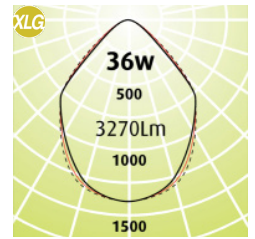

Linear 100 Plaster Recess

- Linear 100 Plaster is a recessed Luminaire, suitable for a plaster ceiling with a textured white frame
- Also fits different thickness of ceiling (timber panels etc)
- Selection of optics throughout the range
- LED Outputs and LED Lamp Colour options available
- Wedge diffuser available
- Wall Wash version available
- The Linear100 has a de-clutter options contact your local LimeLite representative for more information
- Trim colours available (powder coated), Dulux Mannex White, standard
- Cost effective compared to the 300 wide fittings (smaller footprint)
- Luminaire lifetime L80/B10 >60,000hours
- MacAdams 3 SDCM

Eg Code LIN-P-LO-1200-23W-3K

| Code | Absolute Lumens | | Dimensions | | Plaster Cut Out |
|--|-----------------|--------|------------|------|-----------------|
| | LO | XLG | A | B | L x W |
| LIN - P - (LO OR XLG OR FL) - 600 - 13W - (2.7 or 3 or 4K) | 1280Lm | 1125Lm | 615 | 580 | 590 x 105 |
| LIN - P - (LO OR XLG OR FL) - 600 - 19W - (2.7 or 3 or 4K) | 1882Lm | 1656Lm | 615 | 580 | 590 x 105 |
| LIN - P - (LO OR XLG OR FL) - 600 - HO - (2.7 or 3 or 4K) ^{HO} | 2130Lm | 1891Lm | 615 | 580 | 590 x 105 |
| LIN - P - (LO OR XLG OR FL) - 900 - 17W - (2.7 or 3 or 4K) | 1870Lm | 1645Lm | 915 | 880 | 890 x 105 |
| LIN - P - (LO OR XLG OR FL) - 900 - 26W - (2.7 or 3 or 4K) | 2700Lm | 2376Lm | 915 | 880 | 890 x 105 |
| LIN - P - (LO OR XLG OR FL) - 1200 - 23W - (2.7 or 3 or 4K) | 2537Lm | 2232Lm | 1215 | 1180 | 1190 x 105 |
| LIN - P - (LO OR XLG OR FL) - 1200 - 36W - (2.7 or 3 or 4K) | 3716Lm | 3270Lm | 1215 | 1180 | 1190 x 105 |
| LIN - P - (LO OR XLG OR FL) - 1200 - HO - (2.7 or 3 or 4K) ^{HO} | 4260Lm | 3782Lm | 1215 | 1180 | 1190 x 105 |