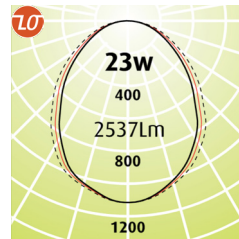

# Linear 100 Surface Mount

- Linear 100 Surface Mount is a ceiling mounted luminaire
- Can be wire suspended to give a notable presence
- Easily clipped onto UniStrut extrusion prewired power-in/power-out. With Sensors and Emergencies wired in if required
- Selection of optics throughout the range
- LED Outputs and LED Lamp Colour options available
- Wedge diffuser available
- Wall Wash version available
- Easily off set for corridor lighting
- Cost effective compared to the 300 wide fittings (smaller footprint)
- Luminaire lifetime L80/B10 >60,000hours
- MacAdams 3 SDCM

Eg Code LIN-SM-LO-1200-23w-3K

Code	Absolute Lumens		Dimensions	Extra Length
	LO	XLG	A	Sensor or EM
LIN - SM - (LO OR XLG OR FL) - 600 - 13w - (2.7 or 3 or 4K)	1280Lm	1125Lm	590	610
LIN - SM - (LO OR XLG OR FL) - 600 - 19w - (2.7 or 3 or 4K)	1882Lm	1656Lm	590	610
LIN - SM - (LO OR XLG OR FL) - 600 - HO - (2.7 or 3 or 4K) HO	2130Lm	1891Lm	590	610
LIN - SM - (LO OR XLG OR FL) - 900 - 17w - (2.7 or 3 or 4K)	1870Lm	1645Lm	890	910
LIN - SM - (LO OR XLG OR FL) - 900 - 26w - (2.7 or 3 or 4K)	2700Lm	2376Lm	890	910
LIN - SM - (LO OR XLG OR FL) - 1200 - 23w - (2.7 or 3 or 4K)	2537Lm	2232Lm	1190	1210
LIN - SM - (LO OR XLG OR FL) - 1200 - 36w - (2.7 or 3 or 4K)	3716Lm	3270Lm	1190	1210
LIN - SM - (LO OR XLG OR FL) - 1200 - HO - (2.7 or 3 or 4K) HO	4260Lm	3782Lm	1190	1210

### LED PRODUCT LEGEND

LIN	-	SM	-	LO	-	1200	-	23W	-	3K
RANGE		MOUNTING		DIFFUSER		LENGTH		SYSTEM WATTS		LED COLOUR

3m adjustable wire (WS option)