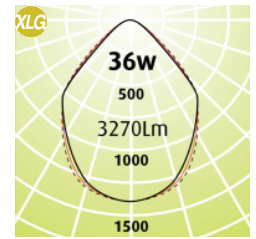

# Linear 100 Surface Mount

- Linear 100 Surface Mount is a ceiling mounted luminaire
- Can be wire suspended to give a notable presence
- Easily clipped onto UniStrut extrusion prewired power-in/power-out. With Sensors and Emergencies wired in if required
- Selection of optics throughout the range
- LED Outputs and LED Lamp Colour options available
- Wedge diffuser available
- Wall Wash version available
- Easily off set for corridor lighting
- Cost effective compared to the 300 wide fittings (smaller footprint)
- Luminaire lifetime L80/B10 >60,000hours
- MacAdams 3 SDCM

Eg Code LIN-SM-LO-1200-23w-3K

Code	Absolute Lumens		Dimensions	Extra Length
	LO	XLG	A	Sensor or EM
LIN - SM - (LO OR XLG OR FL) - 600 - 13w - (2.7 or 3 or 4K)	1280Lm	1125Lm	590	610
LIN - SM - (LO OR XLG OR FL) - 600 - 19w - (2.7 or 3 or 4K)	1882Lm	1656Lm	590	610
LIN - SM - (LO OR XLG OR FL) - 600 - HO - (2.7 or 3 or 4K) HO	2130Lm	1891Lm	590	610
LIN - SM - (LO OR XLG OR FL) - 900 - 17w - (2.7 or 3 or 4K)	1870Lm	1645Lm	890	910
LIN - SM - (LO OR XLG OR FL) - 900 - 26w - (2.7 or 3 or 4K)	2700Lm	2376Lm	890	910
LIN - SM - (LO OR XLG OR FL) - 1200 - 23w - (2.7 or 3 or 4K)	2537Lm	2232Lm	1190	1210
LIN - SM - (LO OR XLG OR FL) - 1200 - 36w - (2.7 or 3 or 4K)	3716Lm	3270Lm	1190	1210
LIN - SM - (LO OR XLG OR FL) - 1200 - HO - (2.7 or 3 or 4K) HO	4260Lm	3782Lm	1190	1210

### LED PRODUCT LEGEND

LIN	-	SM	-	LO	-	1200	-	23W	-	3K
RANGE		MOUNTING		DIFFUSER		LENGTH		SYSTEM WATTS		LED COLOUR

3m adjustable wire (WS option)