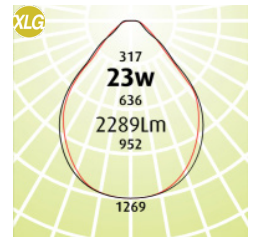

# Linear 300 Plaster Recess

- Linear 300 Plaster is a recessed Luminaire, suitable for a plaster ceiling with a textured white frame
- Air Supply or air return is available
- Suits 300 wide opening where new installations or replacement of existing luminaires are required
- Also fits different thickness of ceiling (timber panels etc)
- Selection of optics throughout the range
- LED Outputs and LED Lamp Colour options available
- XLG Diffuser UGRmax: 17
- Luminaire lifetime L80/B10 >60,000hours
- MacAdams 3 SDCM

Eg Code LIN-P300-LO-1200-23W-3K

Code	Absolute Lumens		Dimensions	Plaster Cut Out
	LO	XLG	A	L x W x D
LIN - P300 - (LO OR XLG OR FL) - 600 - 13W - (2.7 or 3 or 4K)	1255Lm	1145Lm	655	585 x 220 x 82
LIN - P300 - (LO OR XLG OR FL) - 600 - 19W - (2.7 or 3 or 4K)	1837Lm	1676Lm	655	585 x 220 x 82
LIN - P300 - (LO OR XLG OR FL) - 1200 - 23W - (2.7 or 3 or 4K)	2509Lm	2289Lm	1255	1185 x 220 x 82
LIN - P300 - (LO OR XLG OR FL) - 1200 - 36W - (2.7 or 3 or 4K)	3674Lm	3352Lm	1255	1185 x 220 x 82