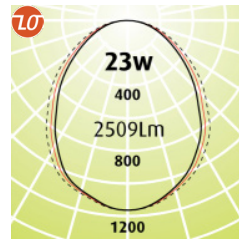

# Linear 300 Plaster Recess

- Linear 300 Plaster is a recessed Luminaire, suitable for a plaster ceiling with a textured white frame
- Air Supply or air return is available
- Suits 300 wide opening where new installations or replacement of existing luminaires are required
- Also fits different thickness of ceiling (timber panels etc)
- Selection of optics throughout the range
- LED Outputs and LED Lamp Colour options available
- XLG Diffuser UGRmax: 17
- Luminaire lifetime L80/B10 >60,000hours
- MacAdams 3 SDCM

Eg Code LIN-P300-LO-1200-23W-3K

Code	Absolute Lumens		Dimensions	Plaster Cut Out
	LO	XLG	A	L x W x D
LIN - P300 - (LO OR XLG OR FL) - 600 - 13W - (2.7 or 3 or 4K)	1255Lm	1145Lm	655	585 x 220 x 82
LIN - P300 - (LO OR XLG OR FL) - 600 - 19W - (2.7 or 3 or 4K)	1837Lm	1676Lm	655	585 x 220 x 82
LIN - P300 - (LO OR XLG OR FL) - 1200 - 23W - (2.7 or 3 or 4K)	2509Lm	2289Lm	1255	1185 x 220 x 82
LIN - P300 - (LO OR XLG OR FL) - 1200 - 36W - (2.7 or 3 or 4K)	3674Lm	3352Lm	1255	1185 x 220 x 82