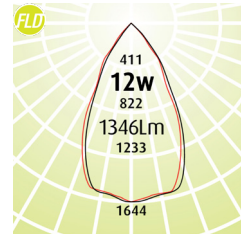

On Track **Elegance**

- The essence of simple sophistication. An elegant form that settles gently into any room
- Unique profile cut, the heat sink follows the curvature of the body
- LED Outputs and LED Lamp Colours options available
- 3 beam angles with the reflector options and added distribution with the clip on oval lens
- Dali Dimming to 5%
- 90+ CRI
- 3D printed housing available in black or white (Black [B], White [W])
- Luminaire lifetime L80/B10 51,000hours
- MacAdams 3 SDCM
- 2 metre length 3 wire single circuit track complete with dead ends

Eg Code OT-E-SP-12w-4K-B

Code	Absolute Lumens
OT - E - SP - 12w - (2.7 or 3 or 4K) - (B or W)	1353Lm
OT - E - MD - 12w - (2.7 or 3 or 4K) - (B or W)	1374Lm
OT - E - FLD - 12w - (2.7 or 3 or 4K) - (B or W)	1346Lm
OT - E - TV - 12w - (2.7 or 3 or 4K) - (B or W)	1201Lm