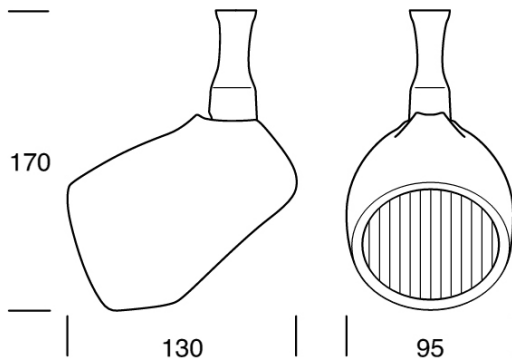

On Track **Elegance**

- The essence of simple sophistication. An elegant form that settles gently into any room
- Unique profile cut, the heat sink follows the curvature of the body
- LED Outputs and LED Lamp Colours options available
- 3 beam angles with the reflector options and added distribution with the clip on oval lens
- Dali Dimming to 5%
- 90+ CRI
- 3D printed housing available in black or white (Black [B], White [W])
- Luminaire lifetime L80/B10 51,000hours
- MacAdams 3 SDCM
- 2 metre length 3 wire single circuit track complete with dead ends

Eg Code OT-E-SP-12w-4K-B

Code	Absolute Lumens
OT - E - SP - 12w - (2.7 or 3 or 4K) - (B or W)	1353Lm
OT - E - MD - 12w - (2.7 or 3 or 4K) - (B or W)	1374Lm
OT - E - FLD - 12w - (2.7 or 3 or 4K) - (B or W)	1346Lm
OT - E - TV - 12w - (2.7 or 3 or 4K) - (B or W)	1201Lm

LED PRODUCT LEGEND

OT	E	SP	12W	4K	B
RANGE	MOUNTING	LENS	SYSTEM WATTS	LED COLOUR	BODY COLOUR

Standard Version

Black / White