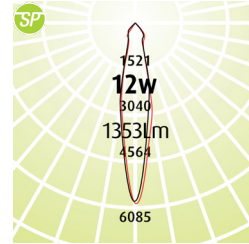

On Track **Elegance**

- The essence of simple sophistication. An elegant form that settles gently into any room
- Unique profile cut, the heat sink follows the curvature of the body
- LED Outputs and LED Lamp Colours options available
- 3 beam angles with the reflector options and added distribution with the clip on oval lens
- Dali Dimming to 5%
- 90+ CRI
- 3D printed housing available in black or white (Black [B], White [W])
- Luminaire lifetime L80/B10 51,000hours
- MacAdams 3 SDCM
- 2 metre length 3 wire single circuit track complete with dead ends

Eg Code OT-E-SP-12w-4K-B

Code	Absolute Lumens
OT - E - SP - 12w - (2.7 or 3 or 4K) - (B or W)	1353Lm
OT - E - MD - 12w - (2.7 or 3 or 4K) - (B or W)	1374Lm
OT - E - FLD - 12w - (2.7 or 3 or 4K) - (B or W)	1346Lm
OT - E - TV - 12w - (2.7 or 3 or 4K) - (B or W)	1201Lm

LED PRODUCT LEGEND

OT	E	SP	12W	4K	B
RANGE	MOUNTING	LENS	SYSTEM WATTS	LED COLOUR	BODY COLOUR

Standard Version

Black / White