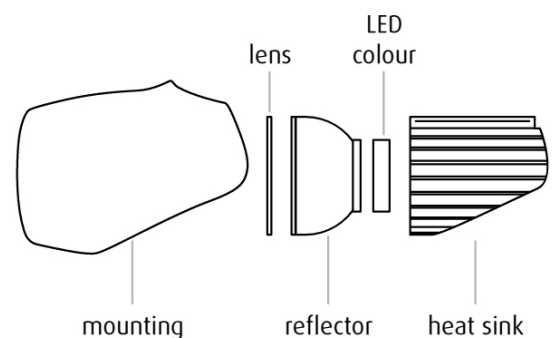

On Track **Elegance**

- The essence of simple sophistication. An elegant form that settles gently into any room
- Unique profile cut, the heat sink follows the curvature of the body
- LED Outputs and LED Lamp Colours options available
- 3 beam angles with the reflector options and added distribution with the clip on oval lens
- Dali Dimming to 5%
- 90+ CRI
- 3D printed housing available in black or white (Black [B], White [W])
- Luminaire lifetime L80/B10 51,000hours
- MacAdams 3 SDCM
- 2 metre length 3 wire single circuit track complete with dead ends

Eg Code OT-E-SP-12w-4K-B

Code	Absolute Lumens
OT - E - SP - 12w - (2.7 or 3 or 4K) - (B or W)	1353Lm
OT - E - MD - 12w - (2.7 or 3 or 4K) - (B or W)	1374Lm
OT - E - FLD - 12w - (2.7 or 3 or 4K) - (B or W)	1346Lm
OT - E - TV - 12w - (2.7 or 3 or 4K) - (B or W)	1201Lm

LED PRODUCT LEGEND

OT	E	SP	12W	4K	B
RANGE	MOUNTING	LENS	SYSTEM WATTS	LED COLOUR	BODY COLOUR

Standard Version

Black / White