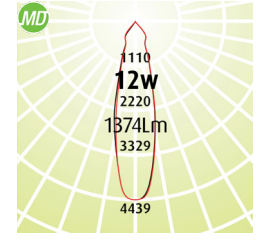

On Track **Elegance**

- The essence of simple sophistication. An elegant form that settles gently into any room
- Unique profile cut, the heat sink follows the curvature of the body
- LED Outputs and LED Lamp Colours options available
- 3 beam angles with the reflector options and added distribution with the clip on oval lens
- Dali Dimming to 5%
- 90+ CRI
- 3D printed housing available in black or white (Black [B], White [W])
- Luminaire lifetime L80/B10 51,000hours
- MacAdams 3 SDCM
- 2 metre length 3 wire single circuit track complete with dead ends

Eg Code OT-E-SP-12w-4K-B

Code	Absolute Lumens
OT - E - SP - 12w - (2.7 or 3 or 4K) - (B or W)	1353Lm
OT - E - MD - 12w - (2.7 or 3 or 4K) - (B or W)	1374Lm
OT - E - FLD - 12w - (2.7 or 3 or 4K) - (B or W)	1346Lm
OT - E - TV - 12w - (2.7 or 3 or 4K) - (B or W)	1201Lm