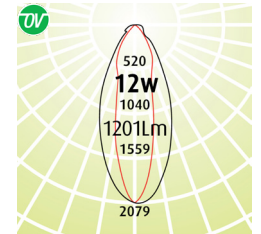

On Track **Elegance**

- The essence of simple sophistication. An elegant form that settles gently into any room
- Unique profile cut, the heat sink follows the curvature of the body
- LED Outputs and LED Lamp Colours options available
- 3 beam angles with the reflector options and added distribution with the clip on oval lens
- Dali Dimming to 5%
- 90+ CRI
- 3D printed housing available in black or white (Black [B], White [W])
- Luminaire lifetime L80/B10 51,000hours
- MacAdams 3 SDCM
- 2 metre length 3 wire single circuit track complete with dead ends

Eg Code OT-E-SP-12w-4K-B

Code	Absolute Lumens
OT - E - SP - 12w - (2.7 or 3 or 4K) - (B or W)	1353Lm
OT - E - MD - 12w - (2.7 or 3 or 4K) - (B or W)	1374Lm
OT - E - FLD - 12w - (2.7 or 3 or 4K) - (B or W)	1346Lm
OT - E - TV - 12w - (2.7 or 3 or 4K) - (B or W)	1201Lm