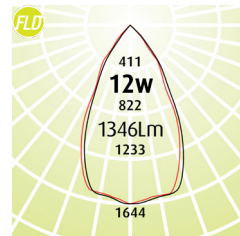

## On Track **The Petal**

- Reminiscent of the delicate lines found in our flora, the Petal is a statement piece that holds its own in presence
- The duality of the contrasting faces highlights its distinct design qualities
- LED Outputs and LED Lamp Colours options available
- 3 beam angles with the reflector options and added distribution with the clip on oval lens
- Dali Dimming to 5%
- 90+ CRI
- 3D printed housing available in black or white (Black [B], White [W])
- Insert face available in black or white (Black [B], White [W])
- Luminaire lifetime L80/B10 51,000hours
- MacAdams 3 SDCM
- 2 metre length 3 wire single circuit track complete with dead ends

**Eg Code** OT-P-SP-12w-4K-B-IFW

Code	Absolute Lumens
OT - P - <b>SP</b> - 12w - (2.7 or 3 or 4K) - (B or W) - (IFB or IFW)	1353Lm
OT - P - <b>MD</b> - 12w - (2.7 or 3 or 4K) - (B or W) - (IFB or IFW)	1374Lm
OT - P - <b>FLD</b> - 12w - (2.7 or 3 or 4K) - (B or W) - (IFB or IFW)	1346Lm
OT - P - <b>OV</b> - 12w - (2.7 or 3 or 4K) - (B or W) - (IFB or IFW)	1201Lm