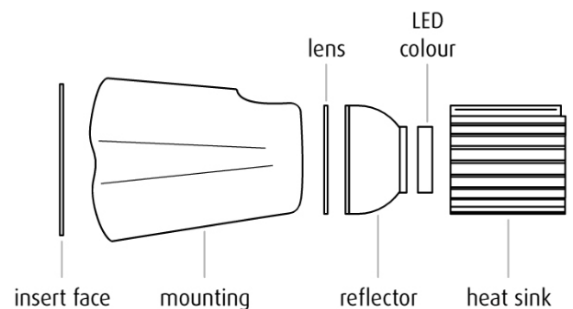

## On Track **The Petal**

- Reminiscent of the delicate lines found in our flora, the Petal is a statement piece that holds its own in presence
- The duality of the contrasting faces highlights its distinct design qualities
- LED Outputs and LED Lamp Colours options available
- 3 beam angles with the reflector options and added distribution with the clip on oval lens
- Dali Dimming to 5%
- 90+ CRI
- 3D printed housing available in black or white (Black [B], White [W])
- Insert face available in black or white (Black [B], White [W])
- Luminaire lifetime L80/B10 51,000hours
- MacAdams 3 SDCM
- 2 metre length 3 wire single circuit track complete with dead ends

**Eg Code** OT-P-SP-12w-4K-B-IFW

Code	Absolute Lumens
OT - P - <b>SP</b> - 12w - (2.7 or 3 or 4K) - (B or W) - (IFB or IFW)	1353Lm
OT - P - <b>MD</b> - 12w - (2.7 or 3 or 4K) - (B or W) - (IFB or IFW)	1374Lm
OT - P - <b>FLD</b> - 12w - (2.7 or 3 or 4K) - (B or W) - (IFB or IFW)	1346Lm
OT - P - <b>OV</b> - 12w - (2.7 or 3 or 4K) - (B or W) - (IFB or IFW)	1201Lm

LED PRODUCT LEGEND

<b>OT</b>	<b>- P</b>	<b>- SP</b>	<b>- 12W</b>	<b>- 4K</b>	<b>- B</b>	<b>- IFW</b>
RANGE	MOUNTING	LENS	SYSTEM WATTS	LED COLOUR	BODY COLOUR	INSERT FACE