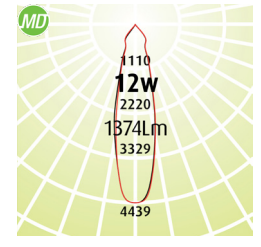

## On Track **The Petal**

- Reminiscent of the delicate lines found in our flora, the Petal is a statement piece that holds its own in presence
- The duality of the contrasting faces highlights its distinct design qualities
- LED Outputs and LED Lamp Colours options available
- 3 beam angles with the reflector options and added distribution with the clip on oval lens
- Dali Dimming to 5%
- 90+ CRI
- 3D printed housing available in black or white (Black [B], White [W])
- Insert face available in black or white (Black [B], White [W])
- Luminaire lifetime L80/B10 51,000hours
- MacAdams 3 SDCM
- 2 metre length 3 wire single circuit track complete with dead ends

**Eg Code** OT-P-SP-12w-4K-B-IFW

Code	Absolute Lumens
OT - P - <b>SP</b> - 12w - (2.7 or 3 or 4K) - (B or W) - (IFB or IFW)	1353Lm
OT - P - <b>MD</b> - 12w - (2.7 or 3 or 4K) - (B or W) - (IFB or IFW)	1374Lm
OT - P - <b>FLD</b> - 12w - (2.7 or 3 or 4K) - (B or W) - (IFB or IFW)	1346Lm
OT - P - <b>OV</b> - 12w - (2.7 or 3 or 4K) - (B or W) - (IFB or IFW)	1201Lm