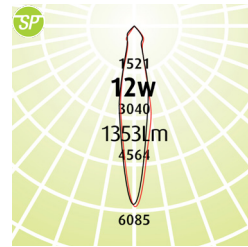

## On Track **The Petal**

- Reminiscent of the delicate lines found in our flora, the Petal is a statement piece that holds its own in presence
- The duality of the contrasting faces highlights its distinct design qualities
- LED Outputs and LED Lamp Colours options available
- 3 beam angles with the reflector options and added distribution with the clip on oval lens
- Dali Dimming to 5%
- 90+ CRI
- 3D printed housing available in black or white (Black [B], White [W])
- Insert face available in black or white (Black [B], White [W])
- Luminaire lifetime L80/B10 51,000hours
- MacAdams 3 SDCM
- 2 metre length 3 wire single circuit track complete with dead ends

**Eg Code** OT-P-SP-12w-4K-B-IFW

Code	Absolute Lumens
OT - P - <b>SP</b> - 12w - (2.7 or 3 or 4K) - (B or W) - (IFB or IFW)	1353Lm
OT - P - <b>MD</b> - 12w - (2.7 or 3 or 4K) - (B or W) - (IFB or IFW)	1374Lm
OT - P - <b>FLD</b> - 12w - (2.7 or 3 or 4K) - (B or W) - (IFB or IFW)	1346Lm
OT - P - <b>OV</b> - 12w - (2.7 or 3 or 4K) - (B or W) - (IFB or IFW)	1201Lm