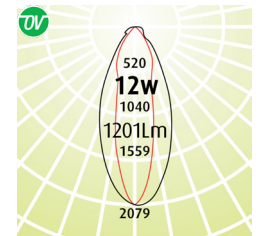

## On Track **The Petal**

- Reminiscent of the delicate lines found in our flora, the Petal is a statement piece that holds its own in presence
- The duality of the contrasting faces highlights its distinct design qualities
- LED Outputs and LED Lamp Colours options available
- 3 beam angles with the reflector options and added distribution with the clip on oval lens
- Dali Dimming to 5%
- 90+ CRI
- 3D printed housing available in black or white (Black [B], White [W])
- Insert face available in black or white (Black [B], White [W])
- Luminaire lifetime L80/B10 51,000hours
- MacAdams 3 SDCM
- 2 metre length 3 wire single circuit track complete with dead ends

**Eg Code** OT-P-SP-12w-4K-B-IFW

Code	Absolute Lumens
OT - P - <b>SP</b> - 12w - (2.7 or 3 or 4K) - (B or W) - (IFB or IFW)	1353Lm
OT - P - <b>MD</b> - 12w - (2.7 or 3 or 4K) - (B or W) - (IFB or IFW)	1374Lm
OT - P - <b>FLD</b> - 12w - (2.7 or 3 or 4K) - (B or W) - (IFB or IFW)	1346Lm
OT - P - <b>OV</b> - 12w - (2.7 or 3 or 4K) - (B or W) - (IFB or IFW)	1201Lm