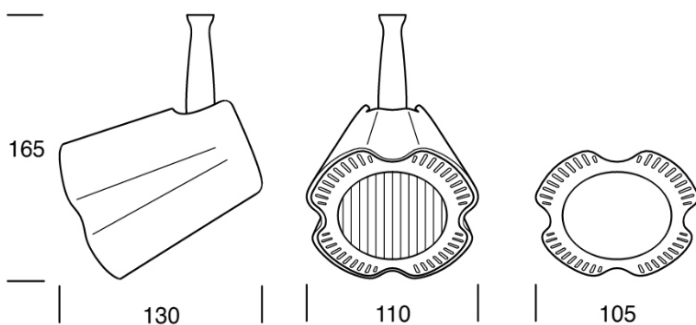

LED PRODUCT LEGEND

OT	- P	- SP	- 12W	- 4K	- B	- IFW
RANGE	MOUNTING	LENS	SYSTEM WATTS	LED COLOUR	BODY COLOUR	INSERT FACE

Standard Version

Black / White