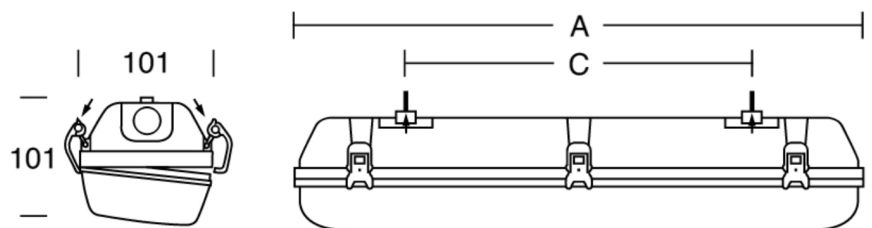

LED PRODUCT LEGEND

STM - SM - 1200 - 23W - 3K				
RANGE	MOUNTING	LENGTH	SYSTEM WATTS	LED COLOUR

Standard Version