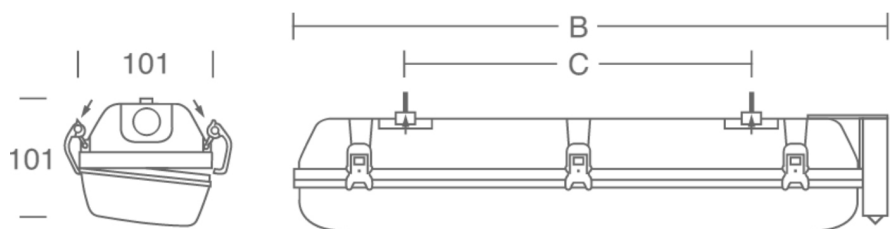

Standard Version

LSL Version + EM LED