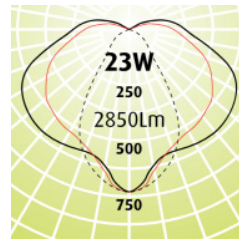

IP + IK Storm LED IP66 Weatherproof

- The Storm Weatherproof IP66 LED can be Surface Mounted on the wall and/or Suspended from the ceiling
- Wire Suspension available
- Storm is suitable for Carparks, Cool Rooms and any place that a weatherproof luminaire is required
- LED Outputs and LED Lamp Colour options available
- IP66
- IK08
- Not recommended for open rooftops
- Luminaire lifetime L80/B10 >60,000hours
- MacAdams 3 SDCM
- Ta: - 5°C to 35°C

Options

- Ultra Dim (Extra Low Dimming to 0.1%)
- Dim (Dali Dimming to 1%)
- WS (3m Wire Suspension Kit)
- LSL (LimeLite Sensor Light) For internal use only
- 90+CRI

Eg Code STM-SM-1200-23W-3K

Code	Absolute Lumens	Dimensions		
		A	B	C
STM - SM - 600 - 13W - (2.7 or 3 or 4K)	1425Lm	660	685	390
STM - SM - 600 - 19W - (2.7 or 3 or 4K)	2162Lm	660	685	390
STM - SM - 1200 - 23W - (2.7 or 3 or 4K)	2850Lm	1277	1302	800
STM - SM - 1200 - 36W - (2.7 or 3 or 4K)	4359Lm	1277	1302	800

LED PRODUCT LEGEND

STM - SM - 1200 - 23W - 3K				
RANGE	MOUNTING	LENGTH	SYSTEM WATTS	LED COLOUR

Standard Version

LSL Version + EM LED