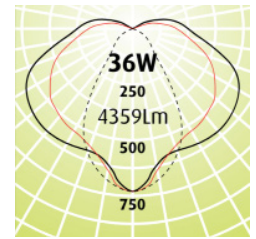

IP + IK Storm LED IP66 Weatherproof

- The Storm Weatherproof IP66 LED can be Surface Mounted on the wall and/or Suspended from the ceiling
- Wire Suspension available
- Storm is suitable for Carparks, Cool Rooms and any place that a weatherproof luminaire is required
- LED Outputs and LED Lamp Colour options available
- IP66
- IK08
- Not recommended for open rooftops
- Luminaire lifetime L80/B10 >60,000hours
- MacAdams 3 SDCM
- Ta: - 5°C to 35°C

Options

- Ultra Dim (Extra Low Dimming to 0.1%)
- Dim (Dali Dimming to 1%)
- WS (3m Wire Suspension Kit)
- LSL (LimeLite Sensor Light) For internal use only
- 90+CRI

Eg Code STM-SM-1200-23W-3K

Code	Absolute Lumens	Dimensions		
		A	B	C
STM - SM - 600 - 13W - (2.7 or 3 or 4K)	1425Lm	660	685	390
STM - SM - 600 - 19W - (2.7 or 3 or 4K)	2162Lm	660	685	390
STM - SM - 1200 - 23W - (2.7 or 3 or 4K)	2850Lm	1277	1302	800
STM - SM - 1200 - 36W - (2.7 or 3 or 4K)	4359Lm	1277	1302	800

LED PRODUCT LEGEND

STM - SM - 1200 - 23W - 3K				
RANGE	MOUNTING	LENGTH	SYSTEM WATTS	LED COLOUR

Standard Version

LSL Version + EM LED