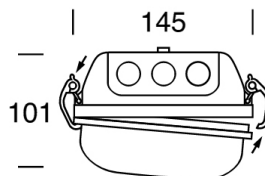

LED PRODUCT LEGEND

STM - SM - 1200 - 36W - 3K - W145

RANGE MOUNTING LENGTH SYSTEM WATTS LED COLOUR Extension

Standard Version