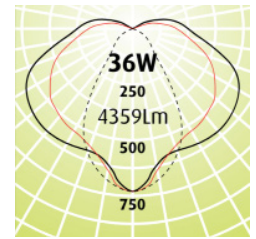

IP + IK Storm LED IP66 Wide 145

- The Storm LED IP66 Wide145 can be Surface Mounted on the wall and/or Suspended from the ceiling
- Choose the wide body to retain uniformity where required
- Wire Suspension available
- Storm is suitable for Carparks, Cool Rooms and any place that a weatherproof luminaire is required
- LED Outputs and LED Lamp Colour options available
- IP66
- IK08
- Not recommended for open rooftops
- Luminaire lifetime L80/B10 >60,000hours
- MacAdams 3 SDCM
- Ta: - 5°C to 35°C

Options

- Ultra Dim (Extra Low Dimming to 0.1%)
- Dim (Dali Dimming to 1%)
- WS (3m Wire Suspension Kit)
- LSL (LimeLite Sensor Light) For internal use only
- 90+CRI

Eg Code STM-SM-1200-36W-3K-W145

Code	Absolute Lumens	Dimensions	
		A	B
STM - SM - 600 - 13w - (2.7 or 3 or 4K) - W145	1425Lm	660	390
STM - SM - 600 - 19w - (2.7 or 3 or 4K) - W145	2162Lm	660	390
STM - SM - 1200 - 23w - (2.7 or 3 or 4K) - W145	2850Lm	1277	800
STM - SM - 1200 - 36w - (2.7 or 3 or 4K) - W145	4359Lm	1277	800