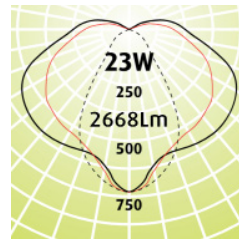

IP + IK Storm LED IP66 Wide 145

- The Storm LED IP66 Wide145 can be Surface Mounted on the wall and/or Suspended from the ceiling
- Choose the wide body to retain uniformity where required
- Wire Suspension available
- Storm is suitable for Carparks, Cool Rooms and any place that a weatherproof luminaire is required
- LED Outputs and LED Lamp Colour options available
- IP66
- IK08
- Not recommended for open rooftops
- Luminaire lifetime L80/B10 >60,000hours
- MacAdams 3 SDCM
- Ta: - 5°C to 35°C

Options

- Ultra Dim (Extra Low Dimming to 0.1%)
- Dim (Dali Dimming to 1%)
- WS (3m Wire Suspension Kit)
- LSL (LimeLite Sensor Light) For internal use only
- 90+CRI

Eg Code STM-SM-1200-36W-3K-W145

Code	Absolute Lumens	Dimensions	
		A	B
STM - SM - 600 - 13w - (2.7 or 3 or 4K) - W145	1425Lm	660	390
STM - SM - 600 - 19w - (2.7 or 3 or 4K) - W145	2162Lm	660	390
STM - SM - 1200 - 23w - (2.7 or 3 or 4K) - W145	2850Lm	1277	800
STM - SM - 1200 - 36w - (2.7 or 3 or 4K) - W145	4359Lm	1277	800