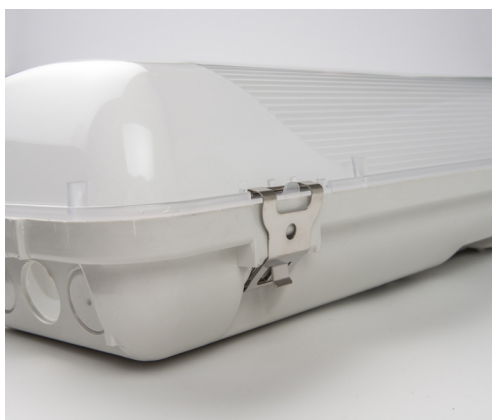

# IP + IK Storm LED IP66 Weatherproof

- The Storm Weatherproof IP66 LED can be Surface Mounted on the wall and/or Suspended from the ceiling
- Wire Suspension available
- Storm is suitable for Carparks, Cool Rooms and any place that a weatherproof luminaire is required
- LED Outputs and LED Lamp Colour options available
- IP66
- IK08
- Not recommended for open rooftops
- Luminaire lifetime L80/B10 >60,000hours
- MacAdams 3 SDCM
- Ta: - 5°C to 35°C

### Options

- Ultra Dim (Extra Low Dimming to 0.1%)
- Dim (Dali Dimming to 1%)
- WS (3m Wire Suspension Kit)
- LSL (LimeLite Sensor Light) For internal use only
- 90+CRI

**Eg Code** STM-SM-1200-23w-3K

Code	Absolute Lumens	Dimensions	
	4K	A	B
STM - SM - 600 - 13w - (2.7 or 3 or 4K)	1425Lm	660	390
STM - SM - 600 - 19w - (2.7 or 3 or 4K)	2162Lm	660	390
STM - SM - 1200 - 23w - (2.7 or 3 or 4K)	2850Lm	1277	800
STM - SM - 1200 - 36w - (2.7 or 3 or 4K)	4359Lm	1277	800

### LED PRODUCT LEGEND

STM - SM - 1200 - 23W - 3K				
RANGE	MOUNTING	LENGTH	SYSTEM WATTS	LED COLOUR

**Standard Version**