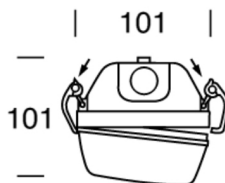

LED PRODUCT LEGEND

STM - SM - 1200 - 23W - 3K				
RANGE	MOUNTING	LENGTH	SYSTEM WATTS	LED COLOUR

Standard Version