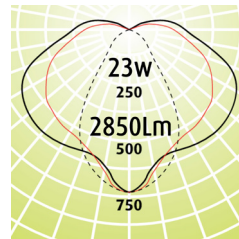

# IP + IK Storm LED IP66 Weatherproof

- The Storm Weatherproof IP66 LED can be Surface Mounted on the wall and/or Suspended from the ceiling
- Wire Suspension available
- Storm is suitable for Carparks, Cool Rooms and any place that a weatherproof luminaire is required
- LED Outputs and LED Lamp Colour options available
- IP66
- IK08
- Not recommended for open rooftops
- Luminaire lifetime L80/B10 >60,000hours
- MacAdams 3 SDCM
- Ta: - 5°C to 35°C

### Options

- Ultra Dim (Extra Low Dimming to 0.1%)
- Dim (Dali Dimming to 1%)
- WS (3m Wire Suspension Kit)
- LSL (LimeLite Sensor Light) For internal use only
- 90+CRI

**Eg Code** STM-SM-1200-23w-3K

Code	Absolute Lumens	Dimensions	
	4K	A	B
STM - SM - 600 - 13w - (2.7 or 3 or 4K)	1425Lm	660	390
STM - SM - 600 - 19w - (2.7 or 3 or 4K)	2162Lm	660	390
STM - SM - 1200 - 23w - (2.7 or 3 or 4K)	2850Lm	1277	800
STM - SM - 1200 - 36w - (2.7 or 3 or 4K)	4359Lm	1277	800

### LED PRODUCT LEGEND

STM - SM - 1200 - 23W - 3K				
RANGE	MOUNTING	LENGTH	SYSTEM WATTS	LED COLOUR

**Standard Version**