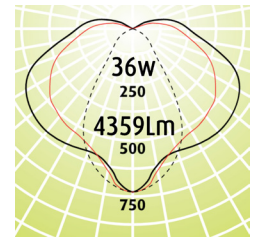

# IP + IK Storm LED IP66 Weatherproof

- The Storm Weatherproof IP66 LED can be Surface Mounted on the wall and/or Suspended from the ceiling
- Wire Suspension available
- Storm is suitable for Carparks, Cool Rooms and any place that a weatherproof luminaire is required
- LED Outputs and LED Lamp Colour options available
- IP66
- IK08
- Not recommended for open rooftops
- Luminaire lifetime L80/B10 >60,000hours
- MacAdams 3 SDCM
- Ta: - 5°C to 35°C

### Options

- Ultra Dim (Extra Low Dimming to 0.1%)
- Dim (Dali Dimming to 1%)
- WS (3m Wire Suspension Kit)
- LSL (LimeLite Sensor Light) For internal use only
- 90+CRI

**Eg Code** STM-SM-1200-23w-3K

Code	Absolute Lumens	Dimensions	
	4K	A	B
STM - SM - 600 - 13w - (2.7 or 3 or 4K)	1425Lm	660	390
STM - SM - 600 - 19w - (2.7 or 3 or 4K)	2162Lm	660	390
STM - SM - 1200 - 23w - (2.7 or 3 or 4K)	2850Lm	1277	800
STM - SM - 1200 - 36w - (2.7 or 3 or 4K)	4359Lm	1277	800

### LED PRODUCT LEGEND

STM - SM - 1200 - 23W - 3K				
RANGE	MOUNTING	LENGTH	SYSTEM WATTS	LED COLOUR

**Standard Version**