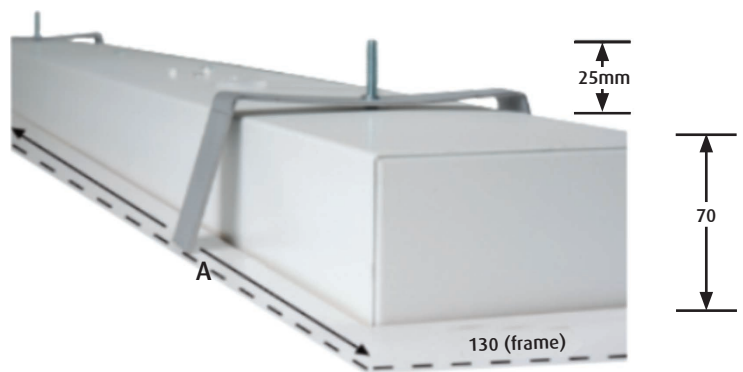

Mounting Screw / Detail