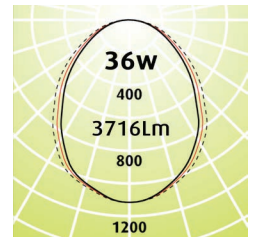

Options

- Ultra Dim (Extra Low Dimming to 0.1%)
- Dim (Dali Dimming to 1%)
- ER (Earthquake Resistant)
- 90+CRI

Eg Code HK-R-1200-36W-3K

Code	Absolute Lumens	Plaster Cut Out
	LO	L x W
HK - R - 600 - 13w - (2.7 or 3 or 4K)	1280Lm	600 x 115
HK - R - 600 - 19w - (2.7 or 3 or 4K)	1882Lm	600 x 115
HK - R - 600 - HO - (2.7 or 3 or 4K)	2130Lm	600 x 115
HK - R - 1200 - 23w - (2.7 or 3 or 4K)	2537Lm	1200 x 115
HK - R - 1200 - 36w - (2.7 or 3 or 4K)	3716Lm	1200 x 115
HK - R - 1200 - HO - (2.7 or 3 or 4K)	4260Lm	1200 x 115

LED PRODUCT LEGEND

HK - R - 1200 - 36W - 3K			
RANGE	MOUNTING	LENGTH	SYSTEM WATTS
			LED COLOUR

Torsion Spring / Torx Screw

Mounting Screw / Detail