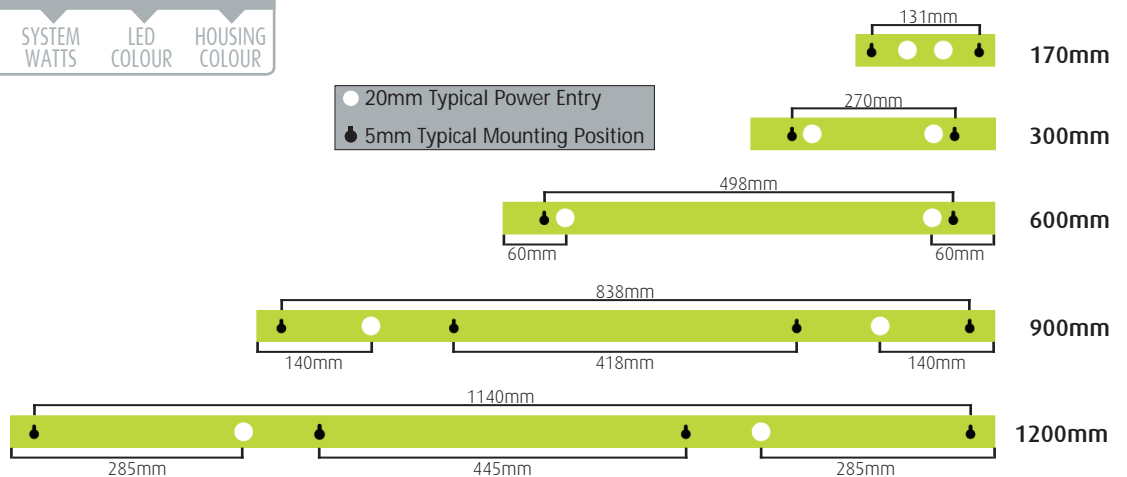

Indirect Lighting **The Ledge**

- The Ledge is a wall mounted indirect LED luminaire
- Designed to have a subtle presence on the wall
- Perfect for corridors, over beds, mounted above a desk and any place an indirect luminaire is required
- 3 Colours, textured Black, White and Silver
- LED Colour options available
- Luminaire lifetime L80/B10 >60,000hours
- MacAdams 3 SDCM

Options

- Ultra Dim (Extra Low Dimming to 0.1%)
- Dim (Dali Dimming to 1%)
- Colours Textured Mannex Finish (Black[B], White[W], Silver[S])
- 90+CRI

Eg Code LG-WM-900-18w-3K-W

Code	Absolute Lumens	Dimensions
	4K	L
LG - WM - 170 - 9w - (3 or 4K) - (B or W or S)	870Lm	170
LG - WM - 300 - 12w - (2.7 or 3 or 4K) - (B or W or S)	1350Lm	300
LG - WM - 600 - 13w - (2.7 or 3 or 4K) - (B or W or S)	1100Lm	600
LG - WM - 600 - 19w - (2.7 or 3 or 4K) - (B or W or S)	2420Lm	600
LG - WM - 900 - 18w - (2.7 or 3 or 4K) - (B or W or S)	1630Lm	900
LG - WM - 900 - 28w - (2.7 or 3 or 4K) - (B or W or S)	2545Lm	900
LG - WM - 1200 - 23w - (2.7 or 3 or 4K) - (B or W or S)	2200Lm	1200
LG - WM - 1200 - 36w - (2.7 or 3 or 4K) - (B or W or S)	3400Lm	1200

Phase Cut Dimming available for 170 and 300 only. Dali Dimming available for 300, 600, 900 and 1200

LED PRODUCT LEGEND

LG	-	WM	-	900	-	18W	-	3K	-	W
RANGE		MOUNTING		LENGTH		SYSTEM WATTS		LED COLOUR		HOUSING COLOUR