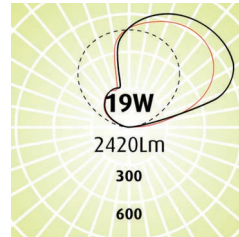

Indirect Lighting **The Ledge**

- The Ledge is a wall mounted indirect LED luminaire
- Designed to have a subtle presence on the wall
- Perfect for corridors, over beds, mounted above a desk and any place an indirect luminaire is required
- 3 Colours, textured Black, White and Silver
- LED Colour options available
- Luminaire lifetime L80/B10 >60,000hours
- MacAdams 3 SDCM

Options

- Ultra Dim (Extra Low Dimming to 0.1%)
- Dim (Dali Dimming to 1%)
- Colours Textured Mannex Finish (Black[B], White[W], Silver[S])
- 90+CRI

Eg Code LG-WM-900-18w-3K-W

Code	Absolute Lumens	Dimensions
	4K	L
LG - WM - 170 - 9w - (3 or 4K) - (B or W or S)	870Lm	170
LG - WM - 300 - 12w - (2.7 or 3 or 4K) - (B or W or S)	1350Lm	300
LG - WM - 600 - 13w - (2.7 or 3 or 4K) - (B or W or S)	1100Lm	600
LG - WM - 600 - 19w - (2.7 or 3 or 4K) - (B or W or S)	2420Lm	600
LG - WM - 900 - 18w - (2.7 or 3 or 4K) - (B or W or S)	1630Lm	900
LG - WM - 900 - 28w - (2.7 or 3 or 4K) - (B or W or S)	2545Lm	900
LG - WM - 1200 - 23w - (2.7 or 3 or 4K) - (B or W or S)	2200Lm	1200
LG - WM - 1200 - 36w - (2.7 or 3 or 4K) - (B or W or S)	3400Lm	1200