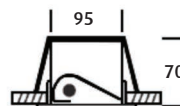

LED PRODUCT LEGEND

LIN	-	PWL	-	1200	-	23W	-	3K
RANGE		MOUNTING		LENGTH		SYSTEM WATTS		LED COLOUR

Plaster Version

DETAILS