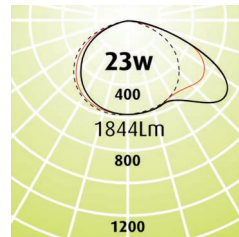

Linear 100 Wall Washer

- Wall Washer to suit Linear100 is complimentary to all ceiling types
- The Wall Washer has been designed to fit into a 100mm opening as per the rest of the range and visually balance the look on the ceiling while performing the wall washing great verticals
- LED Outputs and LED Lamp Colour options available
- Very workable Luminaire range, same IES file for all ceilings
- Luminaire lifetime L80/B10 >60,000hours
- MacAdams 3 SDCM
- Great vertical illumination

Options

- Ultra Dim (Extra Low Dimming to 0.1%)
- Dim (Dali Dimming to 1%)
- ER (Earthquake Resistant)
- 90+CRI

Eg Code LIN-PWL-1200-23w-3K

Plaster Recess Version

Code	Absolute Lumens	Dimensions		Plaster Cut Out
		A	B	L x W
LIN - PWL - 600 - 13w - (2.7 or 3 or 4K)	922Lm	615	580	590 x 105
LIN - PWL - 600 - 19w - (2.7 or 3 or 4K)	1490Lm	615	580	590 x 105
LIN - PWL - 900 - 17w - (2.7 or 3 or 4K)	1384Lm	915	880	890 x 105
LIN - PWL - 900 - 26w - (2.7 or 3 or 4K)	2234Lm	915	880	890 x 105
LIN - PWL - 1200 - 23w - (2.7 or 3 or 4K)	1844Lm	1215	1180	1190 x 105
LIN - PWL - 1200 - 36w - (2.7 or 3 or 4K)	2979Lm	1215	1180	1190 x 105