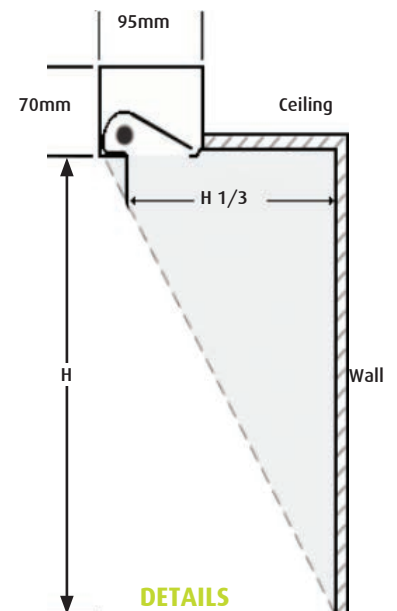

Linear 100 Wall Washer

- Wall Washer to suit Linear100 is complimentary to all ceiling types
- The Wall Washer has been designed to fit into a 100mm opening as per the rest of the range and visually balance the look on the ceiling while performing the wall washing great verticals
- LED Outputs and LED Lamp Colour options available
- Very workable Luminaire range, same IES file for all ceilings
- Luminaire lifetime L80/B10 >60,000hours
- MacAdams 3 SDCM
- Great vertical illumination

Options

- Ultra Dim (Extra Low Dimming to 0.1%)
- Dim (Dali Dimming to 1%)
- ER (Earthquake Resistant)
- 90+CRI

Eg Code LIN-PWL-1200-23w-3K

Plaster Recess Version

Code	Absolute Lumens	Dimensions		Plaster Cut Out
		A	B	L x W
LIN - PWL - 600 - 13w - (2.7 or 3 or 4K)	922Lm	615	580	590 x 105
LIN - PWL - 600 - 19w - (2.7 or 3 or 4K)	1490Lm	615	580	590 x 105
LIN - PWL - 900 - 17w - (2.7 or 3 or 4K)	1384Lm	915	880	890 x 105
LIN - PWL - 900 - 26w - (2.7 or 3 or 4K)	2234Lm	915	880	890 x 105
LIN - PWL - 1200 - 23w - (2.7 or 3 or 4K)	1844Lm	1215	1180	1190 x 105
LIN - PWL - 1200 - 36w - (2.7 or 3 or 4K)	2979Lm	1215	1180	1190 x 105

LED PRODUCT LEGEND

LIN	-	PWL	-	1200	-	23W	-	3K
RANGE		MOUNTING		LENGTH		SYSTEM WATTS		LED COLOUR

Plaster Version

DETAILS