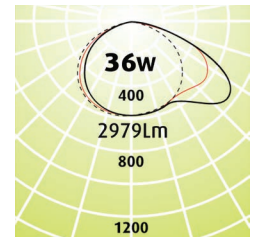

Linear 100 Wall Washer

- Wall Washer to suit Linear100 is complimentary to all ceiling types
- The Wall Washer has been designed to fit into a 100mm opening as per the rest of the range and visually balance the look on the ceiling while performing the wall washing great verticals
- LED Outputs and LED Lamp Colour options available
- Very workable Luminaire range, same IES file for all ceilings
- Luminaire lifetime L80/B10 >60,000hours
- MacAdams 3 SDCM
- Great vertical illumination

Options

- Ultra Dim (Extra Low Dimming to 0.1%)
- Dim (Dali Dimming to 1%)
- ER (Earthquake Resistant)
- 90+CRI

Eg Code LIN-PWL-1200-23w-3K

Plaster Recess Version

Code	Absolute Lumens	Dimensions		Plaster Cut Out
		A	B	L x W
LIN - PWL - 600 - 13w - (2.7 or 3 or 4K)	922Lm	615	580	590 x 105
LIN - PWL - 600 - 19w - (2.7 or 3 or 4K)	1490Lm	615	580	590 x 105
LIN - PWL - 900 - 17w - (2.7 or 3 or 4K)	1384Lm	915	880	890 x 105
LIN - PWL - 900 - 26w - (2.7 or 3 or 4K)	2234Lm	915	880	890 x 105
LIN - PWL - 1200 - 23w - (2.7 or 3 or 4K)	1844Lm	1215	1180	1190 x 105
LIN - PWL - 1200 - 36w - (2.7 or 3 or 4K)	2979Lm	1215	1180	1190 x 105