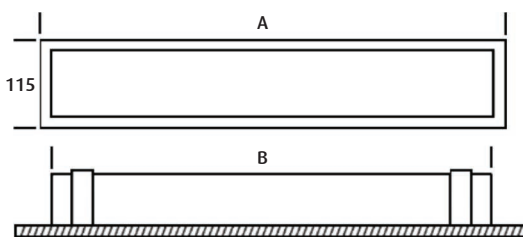

Linear 100 Wall Washer

- Wall Washer to suit Linear100 is complimentary to all ceiling types
- The Wall Washer has been designed to fit into a 100mm opening as per the rest of the range and visually balance the look on the ceiling while performing the wall washing great verticals
- LED Outputs and LED Lamp Colour options available
- Very workable Luminaire range, same IES file for all ceilings
- Luminaire lifetime L80/B10 >60,000hours
- MacAdams 3 SDCM
- Great vertical illumination

Options

- Ultra Dim (Extra Low Dimming to 0.1%)
- Dim (Dali Dimming to 1%)
- ER (Earthquake Resistant)
- 90+CRI

Eg Code LIN-PWL-1200-23w-3K

Plaster Recess Version

Code	Absolute Lumens	Dimensions		Plaster Cut Out
		A	B	L x W
LIN - PWL - 600 - 13w - (2.7 or 3 or 4K)	922Lm	615	580	590 x 105
LIN - PWL - 600 - 19w - (2.7 or 3 or 4K)	1490Lm	615	580	590 x 105
LIN - PWL - 900 - 17w - (2.7 or 3 or 4K)	1384Lm	915	880	890 x 105
LIN - PWL - 900 - 26w - (2.7 or 3 or 4K)	2234Lm	915	880	890 x 105
LIN - PWL - 1200 - 23w - (2.7 or 3 or 4K)	1844Lm	1215	1180	1190 x 105
LIN - PWL - 1200 - 36w - (2.7 or 3 or 4K)	2979Lm	1215	1180	1190 x 105

LED PRODUCT LEGEND

LIN	-	PWL	-	1200	-	23W	-	3K
RANGE		MOUNTING		LENGTH		SYSTEM WATTS		LED COLOUR

Plaster Version

DETAILS