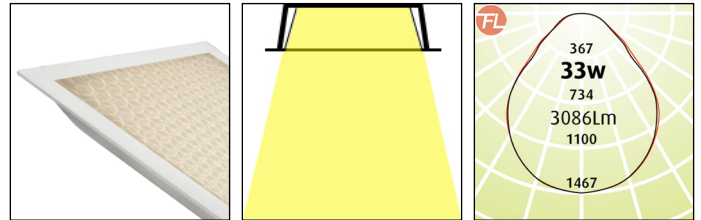

Square Tee-Bar

Part Number: SQ-T-FL-600-33w-3K

Project:	Type:
Note:	

Application

Square 600 Tee-Bar is designed to fit perfectly in a T Bar ceiling 600mm wide. Supplied with a 2m flex and plug for quick and easy installation. Air Handling available on two or four sides which can still incorporate Sensors or Emergency or both in the design.

Description

Selected luminaire - Square Tee-Bar
 Diffuser - Filament - prismatic diffuser, enhancing LED lines
 Length - 600mm
 Wattage - 33Watts
 Colour temperature - 3000K
 Lumen output - 3086Lm
 LED CRI >80
 Luminaire efficacy - 93.52Lm/w
 Luminaire lifetime L80/B10 >50,000hours
 MacAdams 3 SDCM

Dimensions