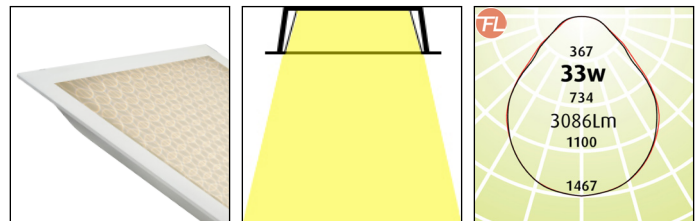

# Square Tee-Bar

Part Number: SQ-T-FL-600-33w-4K

Project:	Type:
Note:	

## Application

Square 600 Tee-Bar is designed to fit perfectly in a T Bar ceiling 600mm wide. Supplied with a 2m flex and plug for quick and easy installation. Air Handling available on two or four sides which can still incorporate Sensors or Emergency or both in the design.

## Description

Selected luminaire - Square Tee-Bar  
 Diffuser - Filament - prismatic diffuser, enhancing LED lines  
 Length - 600mm  
 Wattage - 33Watts  
 Colour temperature - 4000K  
 Lumen output - 3086Lm  
 LED CRI >80  
 Luminaire efficacy - 93.52Lm/w  
 Luminaire lifetime L80/B10 >50,000hours  
 MacAdams 3 SDCM

## Dimensions