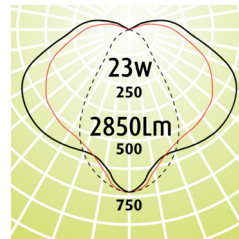

IP + IK Storm LED IP66 Weatherproof

- The Storm Weatherproof IP66 LED can be Surface Mounted on the wall and/or Suspended from the ceiling
- Wire Suspension available
- Storm is suitable for Carparks, Cool Rooms and any place that a weatherproof luminaire is required
- LED Outputs and LED Lamp Colour options available
- IP66
- IK08
- Not recommended for open rooftops
- Luminaire lifetime L80/B10 >60,000hours
- MacAdams 3 SDCM
- Ta: - 5°C to 35°C

Options

- Ultra Dim (Extra Low Dimming to 0.1%)
- Dim (Dali Dimming to 1%)
- WS (3m Wire Suspension Kit)
- LSL (LimeLite Sensor Light) For internal use only
- 90+CRI

Eg Code STM-SM-1200-23w-3K

Code	Absolute Lumens	Dimensions	
	4K	A	B
STM - SM - 600 - 13w - (2.7 or 3 or 4K)	1425Lm	660	390
STM - SM - 600 - 19w - (2.7 or 3 or 4K)	2162Lm	660	390
STM - SM - 1200 - 23w - (2.7 or 3 or 4K)	2850Lm	1277	800
STM - SM - 1200 - 36w - (2.7 or 3 or 4K)	4359Lm	1277	800

LED PRODUCT LEGEND

STM - SM - 1200 - 23W - 3K				
RANGE	MOUNTING	LENGTH	SYSTEM WATTS	LED COLOUR

Standard Version