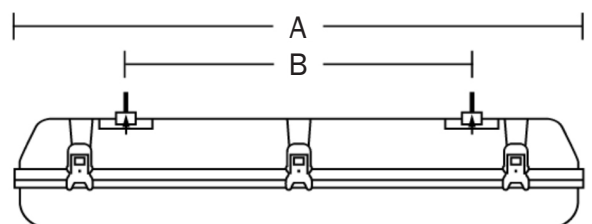

LED PRODUCT LEGEND

STM - SM - 1200 - 23W - 3K				
RANGE	MOUNTING	LENGTH	SYSTEM WATTS	LED COLOUR