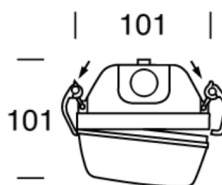

LED PRODUCT LEGEND

STM - SM - 1200 - 23W - 3K				
RANGE	MOUNTING	LENGTH	SYSTEM WATTS	LED COLOUR

Standard Version