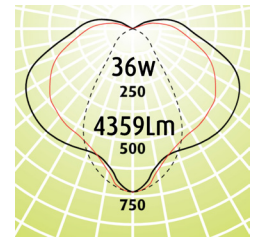

IP + IK Storm LED IP66 Weatherproof

- The Storm Weatherproof IP66 LED can be Surface Mounted on the wall and/or Suspended from the ceiling
- Wire Suspension available
- Storm is suitable for Carparks, Cool Rooms and any place that a weatherproof luminaire is required
- LED Outputs and LED Lamp Colour options available
- IP66
- IK08
- Not recommended for open rooftops
- Luminaire lifetime L80/B10 >60,000hours
- MacAdams 3 SDCM
- Ta: - 5°C to 35°C

Options

- Ultra Dim (Extra Low Dimming to 0.1%)
- Dim (Dali Dimming to 1%)
- WS (3m Wire Suspension Kit)
- LSL (LimeLite Sensor Light) For internal use only
- 90+CRI

Eg Code STM-SM-1200-23w-3K

Code	Absolute Lumens	Dimensions	
	4K	A	B
STM - SM - 600 - 13w - (2.7 or 3 or 4K)	1425Lm	660	390
STM - SM - 600 - 19w - (2.7 or 3 or 4K)	2162Lm	660	390
STM - SM - 1200 - 23w - (2.7 or 3 or 4K)	2850Lm	1277	800
STM - SM - 1200 - 36w - (2.7 or 3 or 4K)	4359Lm	1277	800

LED PRODUCT LEGEND

STM - SM - 1200 - 23W - 3K				
RANGE	MOUNTING	LENGTH	SYSTEM WATTS	LED COLOUR

Standard Version