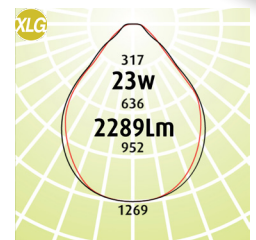

Linear 300 Plaster Recess

- Linear 300 Plaster is a recessed Luminaire, suitable for a plaster ceiling with a textured white frame
- Air Supply or air return is available
- Fixed by specially designed flexi tabs that push tight against plaster ceiling
- Our 'XLG' diffuser, offers amongst the best visual comfort in the lighting market
- XLG Diffuser UGRmax: UGR<19
- Selection of optics throughout the range
- LED Outputs and LED Lamp Colour options available
- Luminaire lifetime L80/B10 >72,000hours
- MacAdams 3 SDCM

Options

- Ultra Dim (Extra Low Dimming to 0.1%)
- Dim (Dali Dimming to 1%)
- EM-LED (LED Emergency) c0 D20 / c90 D20
- EM-LED-EDALI (Monitored option) c90 D20
- LSL (LimeLite Sensor Light)
- AH (Air Handling)
- 90+CRI

Eg Code LIN-P300-LO-1200-23W-3K

Code	Absolute Lumens		Dimensions	Plaster Cut Out
	LO	XLG	A	L x W
LIN - P300 - (LO OR XLG OR FL) - 600 - 13W - (2.7 or 3 or 4K)	1255Lm	1145Lm	625	605 x 215
LIN - P300 - (LO OR XLG OR FL) - 600 - 19W - (2.7 or 3 or 4K)	1837Lm	1676Lm	625	605 x 215
LIN - P300 - (LO OR XLG OR FL) - 1200 - 23W - (2.7 or 3 or 4K)	2509Lm	2289Lm	1225	1205 x 215
LIN - P300 - (LO OR XLG OR FL) - 1200 - 36W - (2.7 or 3 or 4K)	3674Lm	3352Lm	1225	1205 x 215

LED PRODUCT LEGEND

Frame Dimensions