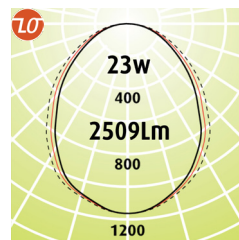

Linear 300 Plaster Recess

- Linear 300 Plaster is a recessed Luminaire, suitable for a plaster ceiling with a textured white frame
- Air Supply or air return is available
- Fixed by specially designed flexi tabs that push tight against plaster ceiling
- Our 'XLG' diffuser, offers amongst the best visual comfort in the lighting market
- XLG Diffuser UGRmax: UGR<19
- Selection of optics throughout the range
- LED Outputs and LED Lamp Colour options available
- Luminaire lifetime L80/B10 >72,000hours
- MacAdams 3 SDCM

Eg Code LIN-P300-LO-1200-23W-3K

| Code | Absolute Lumens | | Dimensions | Plaster Cut Out |
|--|-----------------|--------|------------|-----------------|
| | LO | XLG | A | L x W |
| LIN - P300 - (LO OR XLG OR FL) - 600 - 13W - (2.7 or 3 or 4K) | 1255Lm | 1145Lm | 625 | 605 x 215 |
| LIN - P300 - (LO OR XLG OR FL) - 600 - 19W - (2.7 or 3 or 4K) | 1837Lm | 1676Lm | 625 | 605 x 215 |
| LIN - P300 - (LO OR XLG OR FL) - 1200 - 23W - (2.7 or 3 or 4K) | 2509Lm | 2289Lm | 1225 | 1205 x 215 |
| LIN - P300 - (LO OR XLG OR FL) - 1200 - 36W - (2.7 or 3 or 4K) | 3674Lm | 3352Lm | 1225 | 1205 x 215 |