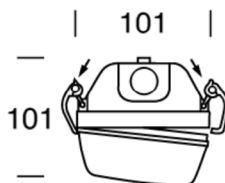

LED PRODUCT LEGEND

STM - SM - 1200 - 23W - 3K				
RANGE	MOUNTING	LENGTH	SYSTEM WATTS	LED COLOUR

Standard Version