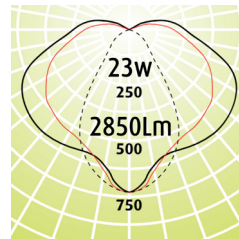

IP + IK Storm LED IP66 Weatherproof

- The Storm Weatherproof IP66 LED can be Surface Mounted on the wall and/or Suspended from the ceiling
- Wire Suspension available
- Storm is suitable for Carparks, Cool Rooms and any place that a weatherproof luminaire is required
- LED Outputs and LED Lamp Colour options available
- IP66
- IK08
- Not recommended for open rooftops
- Luminaire lifetime L80/B10 >60,000hours
- MacAdams 3 SDCM
- Ta: - 5°C to 35°C

Options

- Ultra Dim (Extra Low Dimming to 0.1%)
- Dim (Dali Dimming to 1%)
- WS (3m Wire Suspension Kit)
- LSL (LimeLite Sensor Light) For internal use only
- 90+CRI

Eg Code STM-SM-1200-23w-3K

Code	Absolute Lumens	Dimensions	
	4K	A	B
STM - SM - 600 - 13w - (2.7 or 3 or 4K)	1425Lm	660	390
STM - SM - 600 - 19w - (2.7 or 3 or 4K)	2162Lm	660	390
STM - SM - 1200 - 23w - (2.7 or 3 or 4K)	2850Lm	1282	800
STM - SM - 1200 - 36w - (2.7 or 3 or 4K)	4359Lm	1282	800

LED PRODUCT LEGEND

STM - SM - 1200 - 23W - 3K				
RANGE	MOUNTING	LENGTH	SYSTEM WATTS	LED COLOUR

Standard Version