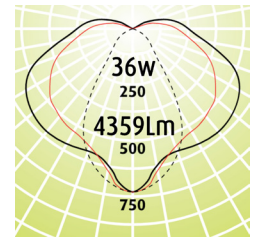

IP + IK Storm LED IP66 Weatherproof

- The Storm Weatherproof IP66 LED can be Surface Mounted on the wall and/or Suspended from the ceiling
- Wire Suspension available
- Storm is suitable for Carparks, Cool Rooms and any place that a weatherproof luminaire is required
- LED Outputs and LED Lamp Colour options available
- IP66
- IK08
- Not recommended for open rooftops
- Luminaire lifetime L80/B10 >60,000hours
- MacAdams 3 SDCM
- Ta: - 5°C to 35°C

Options

- Ultra Dim (Extra Low Dimming to 0.1%)
- Dim (Dali Dimming to 1%)
- WS (3m Wire Suspension Kit)
- LSL (LimeLite Sensor Light) For internal use only
- 90+CRI

Eg Code STM-SM-1200-23w-3K

Code	Absolute Lumens	Dimensions	
	4K	A	B
STM - SM - 600 - 13w - (2.7 or 3 or 4K)	1425Lm	660	390
STM - SM - 600 - 19w - (2.7 or 3 or 4K)	2162Lm	660	390
STM - SM - 1200 - 23w - (2.7 or 3 or 4K)	2850Lm	1282	800
STM - SM - 1200 - 36w - (2.7 or 3 or 4K)	4359Lm	1282	800

LED PRODUCT LEGEND

STM - SM - 1200 - 23W - 3K				
RANGE	MOUNTING	LENGTH	SYSTEM WATTS	LED COLOUR

Standard Version