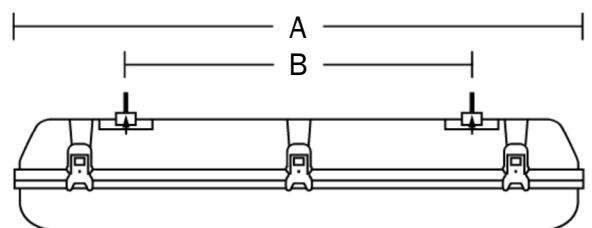

LED PRODUCT LEGEND

STM - SM - 1200 - 23W - 3K				
RANGE	MOUNTING	LENGTH	SYSTEM WATTS	LED COLOUR