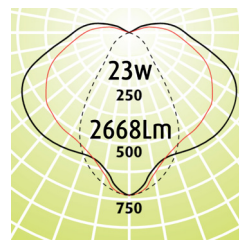

IP + IK Storm LED IP66 Wide 145

- The Storm LED IP66 Wide145 can be Surface Mounted on the wall and/or Suspended from the ceiling
- Choose the wide body to retain uniformity where required
- Wire Suspension available
- Storm is suitable for Carparks, Cool Rooms and any place that a weatherproof luminaire is required
- LED Outputs and LED Lamp Colour options available
- IP66
- IK08
- Not recommended for open rooftops
- Luminaire lifetime L80/B10 >60,000hours
- MacAdams 3 SDCM
- Ta: - 5°C to 35°C

Options

- Ultra Dim (Extra Low Dimming to 0.1%)
- Dim (Dali Dimming to 1%)
- WS (3m Wire Suspension Kit)
- LSL (LimeLite Sensor Light) For internal use only
- 90+CRI

Eg Code STM-SM-1200-36w-3K-W145

Code	Absolute Lumens	Dimensions	
	4K	A	B
STM - SM - 600 - 13w - (2.7 or 3 or 4K) - W145	1425Lm	660	390
STM - SM - 600 - 19w - (2.7 or 3 or 4K) - W145	2162Lm	660	390
STM - SM - 1200 - 23w - (2.7 or 3 or 4K) - W145	2850Lm	1282	800
STM - SM - 1200 - 36w - (2.7 or 3 or 4K) - W145	4359Lm	1282	800

LED PRODUCT LEGEND

STM - SM - 1200 - 36W - 3K - W145					
RANGE	MOUNTING	LENGTH	SYSTEM WATTS	LED COLOUR	Extension

Standard Version