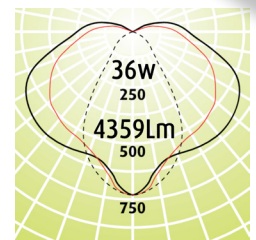

IP + IK Storm LED IP66 Wide 145

- The Storm LED IP66 Wide145 can be Surface Mounted on the wall and/or Suspended from the ceiling
- Choose the wide body to retain uniformity where required
- Wire Suspension available
- Storm is suitable for Carparks, Cool Rooms and any place that a weatherproof luminaire is required
- LED Outputs and LED Lamp Colour options available
- IP66
- IK08
- Not recommended for open rooftops
- Luminaire lifetime L80/B10 >60,000hours
- MacAdams 3 SDCM
- Ta: - 5°C to 35°C

Options

- Ultra Dim (Extra Low Dimming to 0.1%)
- Dim (Dali Dimming to 1%)
- WS (3m Wire Suspension Kit)
- LSL (LimeLite Sensor Light) For internal use only
- 90+CRI

Eg Code STM-SM-1200-36w-3K-W145

Code	Absolute Lumens	Dimensions	
	4K	A	B
STM - SM - 600 - 13w - (2.7 or 3 or 4K) - W145	1425Lm	660	390
STM - SM - 600 - 19w - (2.7 or 3 or 4K) - W145	2162Lm	660	390
STM - SM - 1200 - 23w - (2.7 or 3 or 4K) - W145	2850Lm	1282	800
STM - SM - 1200 - 36w - (2.7 or 3 or 4K) - W145	4359Lm	1282	800