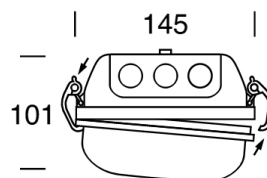

LED PRODUCT LEGEND

STM - SM - 1200 - 36W - 3K - W145					
RANGE	MOUNTING	LENGTH	SYSTEM WATTS	LED COLOUR	Extension

Standard Version