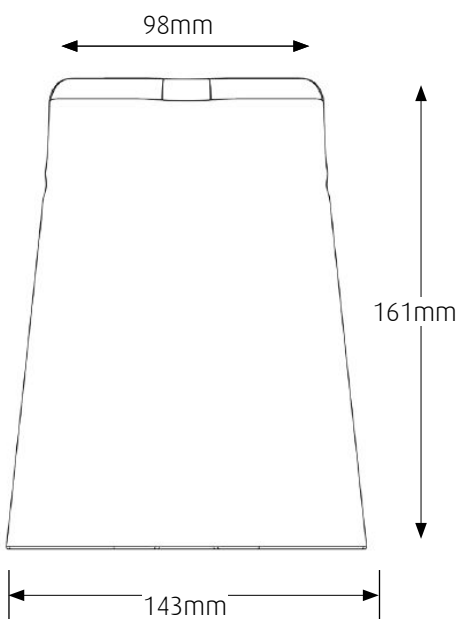

Pendant **Petal**

- Reminiscent of the delicate lines found in our flora, the Petal is a statement piece that holds its own presence. The floral design is part of the Petal family, running throughout the Light the Way Range.
- Three lamp colour options available (2700K, 3000K, 4000K)
- Three dimming options: Dali DC Dimming, Universal Dimming, Ultra Dimming (Extra Low Dimming to 0.1%)
- 90+ CRI
- Recessed "One Motion" Ceiling mount or Track mount.
- 3D printed housing available in black or white
- (Black [B], White [W])
- Luminaire lifetime L80/B10 51,000hours
- MacAdams 3 SDCM
- 2 Meter standard drop length.

Eg Code P-P-12W-CM-CB-4K-B-DC

Code

P - P - 12W - (CM or TM) - (CB or CW) - (2.7 or 3 or 4K) - (B or W) - (DC or UD or PCD)

Absolute Lumens

1600Lm (Lamp lumens)

LED PRODUCT LEGEND

P	P	12W	CM	CB	4K	B	DC
RANGE	PRODUCT	WATTAGE	MOUNTING	CORD COLOUR	LED COLOUR	BODY COLOUR	DIMMING OPTION

Cord can be adjusted easily for fine tuning of the light.

Recessed "One Motion" Ceiling Mount

Track Mount

Black off

Black on

Standard Version