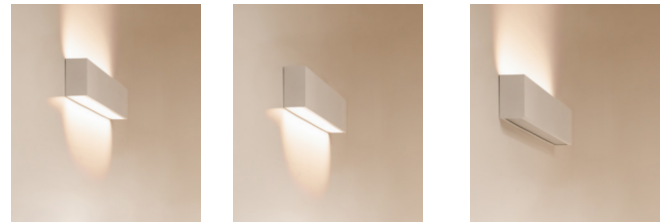

## Indirect Lighting **Up/Down V2 Dual Switch**

- The Up/Down V2 is a dual switched wall mounted LED luminaire. Designed to have a subtle presence on the wall.
- Perfect for corridors, over beds, mounted above a desk and any place that a direct indirect up or down luminaire is required
- Powdercoated colour options: Black, White and Silver
- LED options: 2700K 3000K 4000K
- Luminaire lifetime L80/B10 >72,000hours

### Options

- Ultra Dim (Extra Low Dimming to 0.1%)
- Dim (Dali Dimming to 1%)
- Colours Textured Mannex Finish (Black [B], White [W], Silver [S])
- LED options: 2700K 3000K 4000K

**Eg Code UD-WM-600-26W-4K-V2-DS-W**

### PRODUCT LEGEND

UD	-	WM	-	600	-	26W	-	4K	-	DS	-	W
RANGE		MOUNTING		LENGTH		SYSTEM WATTS		LED COLOUR		DUAL SWITCH		HOUSING COLOUR