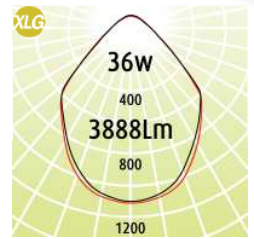

Linear 100 **Klean 44** Sealed IP44 Unit

- IP44 Plaster Recess sealed luminaire for areas such as Kitchens, Laboratories and anywhere you require a sealed unit.
- Linear 100 has the ability to be moved small increments to miss objects in the ceiling.
- Selection of optics throughout the range.
- LED Outputs and LED Lamp Colour options available
- Luminaire lifetime L80/B10 >60,000hours
- MacAdams 3 SDCM

Options

- Ultra Dim (Extra Low Dimming to 0.1%)
- Dim (Dali Dimming to 1%)
- SR (Seismic Restraints)
- 90+CRI

Eg Code LIN-PKL-LO-1200-23W-3K

Code	Absolute Lumens		Dimensions	Plaster Cut Out
	LO	XLG	A	L x W
LIN - PKL - (LO OR XLG) - 600 - 13W - (2.7 or 3 or 4K)	1612Lm	1404Lm	630	600 x 115
LIN - PKL - (LO OR XLG) - 600 - 19W - (2.7 or 3 or 4K)	2356Lm	2052Lm	630	600 x 115
LIN - PKL - (LO OR XLG) - 1200 - 23W - (2.7 or 3 or 4K)	2750Lm	2395Lm	1230	1200 x 115
LIN - PKL - (LO OR XLG) - 1200 - 36W - (2.7 or 3 or 4K)	4464Lm	3888Lm	1230	1200 x 115

LED PRODUCT LEGEND

LIN	-	PKL	-	LO	-	1200	-	23W	-	3K
RANGE		MOUNTING		DIFFUSER		LENGTH		SYSTEM WATTS		LED COLOUR

Torsion Spring / Detail

Mounting Screw / Detail