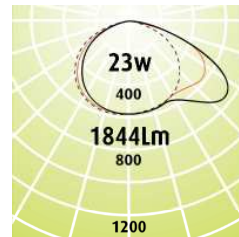

Linear 100 Wall Washer

- Wall Washer to suit Linear100 is complimentary to all ceiling types.
- The Wall Washer has been designed to fit into a 100mm opening as per the rest of the range and visually balance the look on the ceiling while performing the wall washing great verticals.
- LED Outputs and LED Lamp Colour options available.
- Very workable Luminaire range, same IES file for all ceilings.
- Luminaire lifetime L80/B10 >72,000hours
- MacAdams 3 SDCM
- Great vertical illumination

Options

- Ultra Dim (Extra Low Dimming to 0.1%)
- Dim (Dali Dimming to 1%)
- SR (Seismic Restraints)
- 90+CRI

Eg Code LIN-PWL-1200-23W-3K

Plaster Recess Version

Code	Absolute Lumens	Dimensions		Plaster Cut Out
		A	B	L x W
LIN - PWL - 600 - 13w - (2.7 or 3 or 4K)	922Lm	615	580	597 x 100
LIN - PWL - 600 - 19w - (2.7 or 3 or 4K)	1490Lm	615	580	597 x 100
LIN - PWL - 900 - 17w - (2.7 or 3 or 4K)	1384Lm	915	880	897 x 100
LIN - PWL - 900 - 26w - (2.7 or 3 or 4K)	2234Lm	915	880	897 x 100
LIN - PWL - 1200 - 23w - (2.7 or 3 or 4K)	1844Lm	1215	1180	1197 x 100
LIN - PWL - 1200 - 36w - (2.7 or 3 or 4K)	2979Lm	1215	1180	1197 x 100