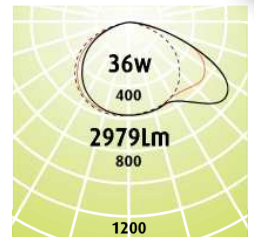

Linear 100 Wall Washer

- Wall Washer to suit Linear100 is complimentary to all ceiling types.
- The Wall Washer has been designed to fit into a 100mm opening as per the rest of the range and visually balance the look on the ceiling while performing the wall washing great verticals.
- LED Outputs and LED Lamp Colour options available.
- Very workable Luminaire range, same IES file for all ceilings.
- Luminaire lifetime L80/B10 >72,000hours
- MacAdams 3 SDCM
- Great vertical illumination

Options

- Ultra Dim (Extra Low Dimming to 0.1%)
- Dim (Dali Dimming to 1%)
- SR (Seismic Restraints)
- 90+CRI

Eg Code LIN-PWL-1200-23W-3K

Plaster Recess Version

Code	Absolute Lumens	Dimensions		Plaster Cut Out
		A	B	L x W
LIN - PWL - 600 - 13w - (2.7 or 3 or 4K)	922Lm	615	580	597 x 100
LIN - PWL - 600 - 19w - (2.7 or 3 or 4K)	1490Lm	615	580	597 x 100
LIN - PWL - 900 - 17w - (2.7 or 3 or 4K)	1384Lm	915	880	897 x 100
LIN - PWL - 900 - 26w - (2.7 or 3 or 4K)	2234Lm	915	880	897 x 100
LIN - PWL - 1200 - 23w - (2.7 or 3 or 4K)	1844Lm	1215	1180	1197 x 100
LIN - PWL - 1200 - 36w - (2.7 or 3 or 4K)	2979Lm	1215	1180	1197 x 100