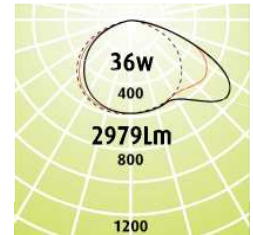

Linear 100 Wall Washer

- Linear Wall Washer Surface Mount has been designed to be surface mounted or wire suspended while performing the wall washing great verticals.
- Wall Washer to suit Linear100 is complimentary to all ceiling types.
- LED Outputs and LED Lamp Colour options available
- Very workable Luminaire range, same IES file for all ceilings.
- Luminaire lifetime L80/B10 >60,000hours
- MacAdams 3 SDCM
- Great vertical illumination

Options

- Ultra Dim (Extra Low Dimming to 0.1%)
- Dim (Dali Dimming to 1%)
- SR (Seismic Restraints)
- 90+CRI
- WS (Wire Suspension Kit 3m Drop)

Eg Code LIN-SWL-1200-23W-3K

Surface Mounted Version

Code	Absolute Lumens	Dimensions
	4K	Length
LIN - SWL - 600 - 13w - (2.7 or 3 or 4K)	922Lm	590
LIN - SWL - 600 - 19w - (2.7 or 3 or 4K)	1490Lm	590
LIN - SWL - 900 - 17w - (2.7 or 3 or 4K)	1384Lm	890
LIN - SWL - 900 - 26w - (2.7 or 3 or 4K)	2234Lm	890
LIN - SWL - 1200 - 23w - (2.7 or 3 or 4K)	1844Lm	1190
LIN - SWL - 1200 - 36w - (2.7 or 3 or 4K)	2979Lm	1190