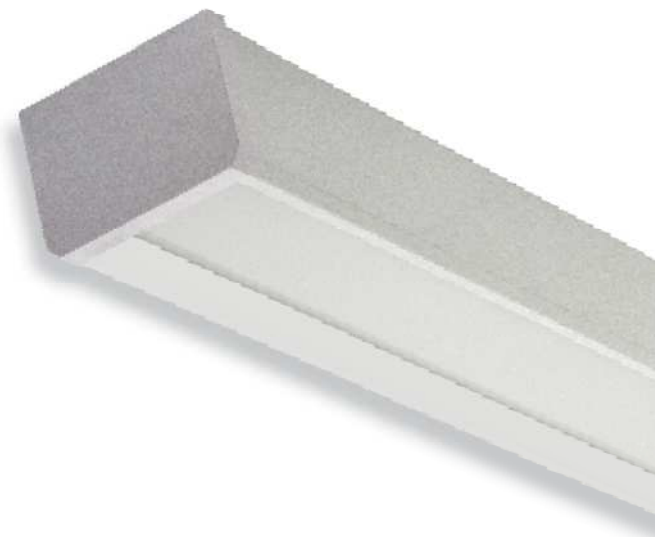

Linear 100 Wall Washer

- Linear Wall Washer Surface Mount has been designed to be surface mounted or wire suspended while performing the wall washing great verticals.
- Wall Washer to suit Linear100 is complimentary to all ceiling types.
- LED Outputs and LED Lamp Colour options available
- Very workable Luminaire range, same IES file for all ceilings.
- Luminaire lifetime L80/B10 >60,000hours
- MacAdams 3 SDCM
- Great vertical illumination

Options

- Ultra Dim (Extra Low Dimming to 0.1%)
- Dim (Dali Dimming to 1%)
- SR (Seismic Restraints)
- 90+CRI
- WS (Wire Suspension Kit 3m Drop)

Eg Code LIN-SWL-1200-23W-3K

Surface Mounted Version

Code	Absolute Lumens	Dimensions
	4K	Length
LIN - SWL - 600 - 13w - (2.7 or 3 or 4K)	922Lm	590
LIN - SWL - 600 - 19w - (2.7 or 3 or 4K)	1490Lm	590
LIN - SWL - 900 - 17w - (2.7 or 3 or 4K)	1384Lm	890
LIN - SWL - 900 - 26w - (2.7 or 3 or 4K)	2234Lm	890
LIN - SWL - 1200 - 23w - (2.7 or 3 or 4K)	1844Lm	1190
LIN - SWL - 1200 - 36w - (2.7 or 3 or 4K)	2979Lm	1190

LED PRODUCT LEGEND

LIN	-	SWL	-	1200	-	23W	-	3K
RANGE		MOUNTING		LENGTH		SYSTEM WATTS		LED COLOUR