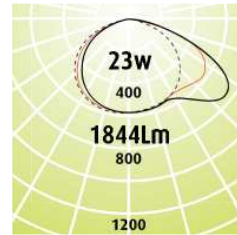

Linear 100 Wall Washer

- Linear Wall Washer Surface Mount has been designed to be surface mounted or wire suspended while performing the wall washing great verticals.
- Wall Washer to suit Linear100 is complimentary to all ceiling types.
- LED Outputs and LED Lamp Colour options available
- Very workable Luminaire range, same IES file for all ceilings.
- Luminaire lifetime L80/B10 >60,000hours
- MacAdams 3 SDCM
- Great vertical illumination

Options

- Ultra Dim (Extra Low Dimming to 0.1%)
- Dim (Dali Dimming to 1%)
- SR (Seismic Restraints)
- 90+CRI
- WS (Wire Suspension Kit 3m Drop)

Eg Code LIN-SWL-1200-23W-3K

Surface Mounted Version

Code	Absolute Lumens	Dimensions
	4K	Length
LIN - SWL - 600 - 13w - (2.7 or 3 or 4K)	922Lm	590
LIN - SWL - 600 - 19w - (2.7 or 3 or 4K)	1490Lm	590
LIN - SWL - 900 - 17w - (2.7 or 3 or 4K)	1384Lm	890
LIN - SWL - 900 - 26w - (2.7 or 3 or 4K)	2234Lm	890
LIN - SWL - 1200 - 23w - (2.7 or 3 or 4K)	1844Lm	1190
LIN - SWL - 1200 - 36w - (2.7 or 3 or 4K)	2979Lm	1190