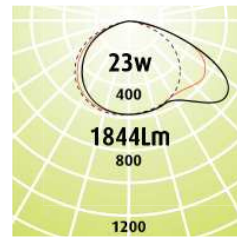

# Linear 100 Wall Washer

- Wall Washer to suit Linear100 is complimentary to all ceiling types.
- The Wall Washer has been designed to fit into a 100mm opening as per the rest of the range and visually balance the look on the ceiling while performing the wall washing great verticals.
- LED Outputs and LED Lamp Colour options available
- Very workable Luminaire range, same IES file for all ceilings.
- Luminaire lifetime L80/B10 >60,000hours
- MacAdams 3 SDCM
- Great vertical illumination

## Tee-Bar Version

Code	Absolute Lumens	Dimensions
	4K	Length
LIN - TWL - 600 - 13w - (2.7 or 3 or 4K)	922Lm	600
LIN - TWL - 600 - 19w - (2.7 or 3 or 4K)	1490Lm	600
LIN - TWL - 900 - 17w - (2.7 or 3 or 4K)	1384Lm	900
LIN - TWL - 900 - 26w - (2.7 or 3 or 4K)	2234Lm	900
LIN - TWL - 1200 - 23w - (2.7 or 3 or 4K)	1844Lm	1200
LIN - TWL - 1200 - 36w - (2.7 or 3 or 4K)	2979Lm	1200