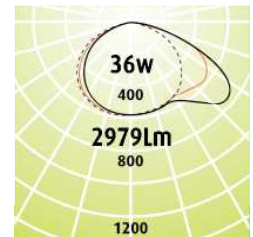

# Linear 100 Wall Washer

- Wall Washer to suit Linear100 is complimentary to all ceiling types.
- The Wall Washer has been designed to fit into a 100mm opening as per the rest of the range and visually balance the look on the ceiling while performing the wall washing great verticals.
- LED Outputs and LED Lamp Colour options available
- Very workable Luminaire range, same IES file for all ceilings.
- Luminaire lifetime L80/B10 >60,000hours
- MacAdams 3 SDCM
- Great vertical illumination

## Tee-Bar Version

Code	Absolute Lumens	Dimensions
	4K	Length
LIN - TWL - 600 - 13w - (2.7 or 3 or 4K)	922Lm	600
LIN - TWL - 600 - 19w - (2.7 or 3 or 4K)	1490Lm	600
LIN - TWL - 900 - 17w - (2.7 or 3 or 4K)	1384Lm	900
LIN - TWL - 900 - 26w - (2.7 or 3 or 4K)	2234Lm	900
LIN - TWL - 1200 - 23w - (2.7 or 3 or 4K)	1844Lm	1200
LIN - TWL - 1200 - 36w - (2.7 or 3 or 4K)	2979Lm	1200