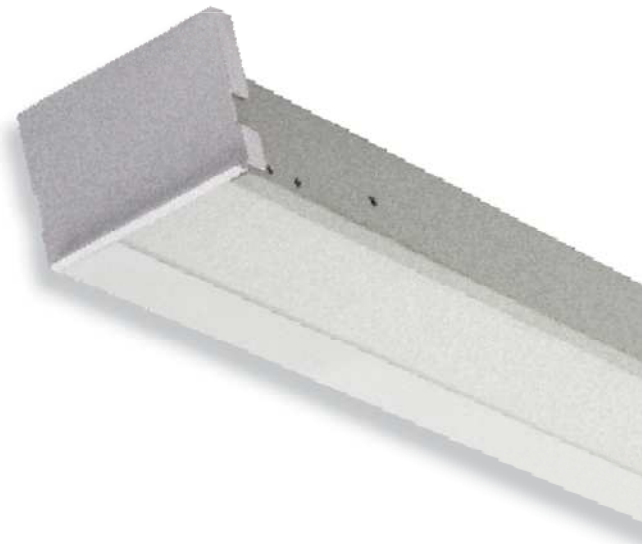

# Linear 100 Wall Washer

- Wall Washer to suit Linear100 is complimentary to all ceiling types.
- The Wall Washer has been designed to fit into a 100mm opening as per the rest of the range and visually balance the look on the ceiling while performing the wall washing great verticals.
- LED Outputs and LED Lamp Colour options available
- Very workable Luminaire range, same IES file for all ceilings.
- Luminaire lifetime L80/B10 >60,000hours
- MacAdams 3 SDCM
- Great vertical illumination

### Options

- Ultra Dim (Extra Low Dimming to 0.1%)
- Dim (Dali Dimming to 1%)
- SR (Seismic Restraints)
- 90+CRI

**Eg Code** LIN-TWL-1200-23w-3K

## Tee-Bar Version

Code	Absolute Lumens	Dimensions
	4K	Length
LIN - TWL - 600 - 13w - (2.7 or 3 or 4K)	922Lm	600
LIN - TWL - 600 - 19w - (2.7 or 3 or 4K)	1490Lm	600
LIN - TWL - 900 - 17w - (2.7 or 3 or 4K)	1384Lm	900
LIN - TWL - 900 - 26w - (2.7 or 3 or 4K)	2234Lm	900
LIN - TWL - 1200 - 23w - (2.7 or 3 or 4K)	1844Lm	1200
LIN - TWL - 1200 - 36w - (2.7 or 3 or 4K)	2979Lm	1200

### LED PRODUCT LEGEND

LIN	-	TWL	-	1200	-	23W	-	3K
RANGE		MOUNTING		LENGTH		SYSTEM WATTS		LED COLOUR