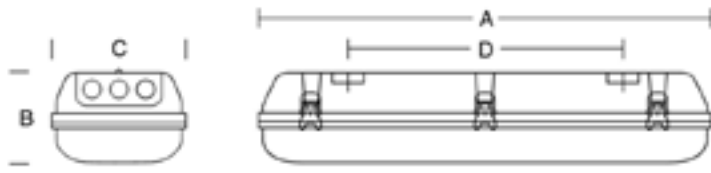

Storm Maintained Emergency

IP66 Weatherproof Wide 145

Description

The Storm Weatherproof Maintained Emergency is an IP66/IK08 rated LED luminaire. Runs efficiently on mains power until emergency mode is triggered. The inbuilt back up power source activates instantly, with a smooth transition to provide illumination in a power outage. Perfect lighting solution for Car parks, Cool rooms, pergola, garage/car ports, any place an IP66 weather proof luminaire is essential. Suitable for under covered areas. The frosted polycarbonate diffuser spreads the light further across the ceiling to provide a larger distribution of light while maintaining great uniformity.

Test Report NoLL24992

- LimeLite 1200mm Emergency LED Weatherproof
- IP66, IK08
- Luminaire lifetime L80/B10 >72,000hour
- MacAdams 3 SDCM
- Ta: - 5°C to 35°C
- Plastic injection moulded body with grey finish, extent ~ 1282 x 145 x 101 mm deep
- Curved translucent diffuser about LEDs
- Clear prismatic diffuser forms luminous opening of 1277 x 142 x 48mm deep.
- Two Tridonic LLE 24x560mm 2400lm 840 LV ADV6 PCBs centered along top of L/O
- One Tridonic LC 55/350-1050/54 flexC NF h16 EXC4 200-240V50/60Hz electronic driver Tested at 3.166 Vdc
- For full product details refer test report LL24992