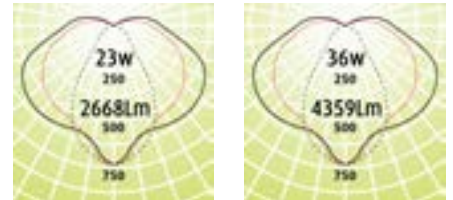

Photometrics