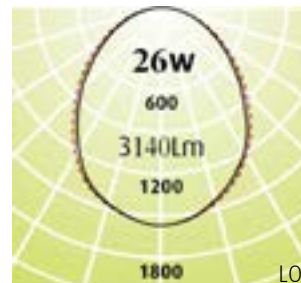

Standard Frame with
Emergency or Sensor Option Dimensions

Plaster Cut out Dimensions

Description

Square 600 Plaster is a recessed Luminaire, suitable for a plaster ceiling with a textured white frame. Air Handling available on two or four sides. Delivering high quality illumination with great uniformity. Optional extras – Clutter free the ceiling. Add Emergency + sensor, the encapsulated devices designed to blend in with our luminaires. One point of contact and no switch required for the wall.

Features

- Square 600 Plaster is a recessed Luminaire, suitable for a plaster ceiling with a textured white frame
- Supplied with a 2m flex and plug for quick and easy installation
- Air Handling available on two or four sides enables Sensors or Emergency or both in the design
- Selection of optics throughout the range
- LED Outputs and LED Lamp Colour options available
- XLG Diffuser UGRmax: 16
- LO Diffuser URGmax: 22
- Luminaire lifetime L80/B10 >60,000hours
- MacAdams 3 SDCM
- IP rating IP20

Photometrics

CODE	ABSOLUTE LUMENS	DEPTH (A)	PLASTER CUT OUT (L X W)
SQ - P - LO - 600 - 21W - (3K or 4K)	2613 lm	80mm	530 x 530 mm
SQ - P - XLG - 600 - 21W - (3K or 4K)	2211 lm	80mm	530 x 530 mm
SQ - P - LO - 600 - 26W - (3K or 4K)	3140 lm	80mm	530 x 530 mm
SQ - P - XLG - 600 - 26W - (3K or 4K)	2754 lm	80mm	530 x 530 mm
SQ - P - LO - 600 - 29W - (3K or 4K)	3645 lm	80mm	530 x 530 mm
SQ - P - XLG - 600 - 29W - (3K or 4K)	3086 lm	80mm	530 x 530 mm