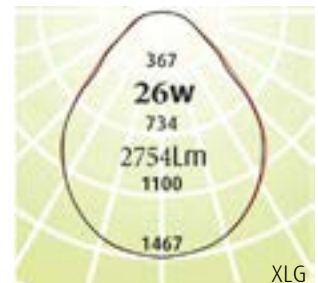

Standard Frame with
Emergency or Sensor Option Dimensions

Plaster Cut out Dimensions

Description

Square 600 Plaster is a recessed Luminaire, suitable for a plaster ceiling with a textured white frame. Air Handling available on two or four sides. Delivering high quality illumination with great uniformity. Optional extras – Clutter free the ceiling. Add Emergency + sensor, the encapsulated devices designed to blend in with our luminaires. One point of contact and no switch required for the wall.

Features

- Square 600 Plaster is a recessed Luminaire, suitable for a plaster ceiling with a textured white frame
- Supplied with a 2m flex and plug for quick and easy installation
- Air Handling available on two or four sides enables Sensors or Emergency or both in the design
- Selection of optics throughout the range
- LED Outputs and LED Lamp Colour options available
- XLG Diffuser UGRmax: 16
- LO Diffuser URGmax: 22
- Luminaire lifetime L80/B10 >60,000hours
- MacAdams 3 SDCM
- IP rating IP20

Photometrics

CODE	ABSOLUTE LUMENS	DEPTH (A)	PLASTER CUT OUT (L X W)
SQ - P - LO - 600 - 21W - (3K or 4K)	2613 lm	80mm	530 x 530 mm
SQ - P - XLG - 600 - 21W - (3K or 4K)	2211 lm	80mm	530 x 530 mm
SQ - P - LO - 600 - 26W - (3K or 4K)	3140 lm	80mm	530 x 530 mm
SQ - P - XLG - 600 - 26W - (3K or 4K)	2754 lm	80mm	530 x 530 mm
SQ - P - LO - 600 - 29W - (3K or 4K)	3645 lm	80mm	530 x 530 mm
SQ - P - XLG - 600 - 29W - (3K or 4K)	3086 lm	80mm	530 x 530 mm