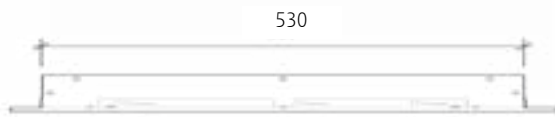

Standard Frame with
Emergency or Sensor Option Dimensions

Plaster Cut out Dimensions

Description

Square 600 Plaster is a recessed Luminaire, suitable for a plaster ceiling with a textured white frame. Air Handling available on two or four sides. Delivering high quality illumination with great uniformity. Optional extras – Clutter free the ceiling. Add Emergency + sensor, the encapsulated devices designed to blend in with our luminaires. One point of contact and no switch required for the wall.

Features

- Square 600 Plaster is a recessed Luminaire, suitable for a plaster ceiling with a textured white frame
- Supplied with a 2m flex and plug for quick and easy installation
- Air Handling available on two or four sides enables Sensors or Emergency or both in the design
- Selection of optics throughout the range
- LED Outputs and LED Lamp Colour options available
- XLG Diffuser UGRmax: 16
- LO Diffuser URGmax: 22
- Luminaire lifetime L80/B10 >60,000hours
- MacAdams 3 SDCM
- IP rating IP20

Photometrics

CODE	ABSOLUTE LUMENS	DEPTH (A)	PLASTER CUT OUT (L X W)
SQ - P - LO - 600 - 21W - (3K or 4K)	2613 lm	80mm	530 x 530 mm
SQ - P - XLG - 600 - 21W - (3K or 4K)	2211 lm	80mm	530 x 530 mm
SQ - P - LO - 600 - 26W - (3K or 4K)	3140 lm	80mm	530 x 530 mm
SQ - P - XLG - 600 - 26W - (3K or 4K)	2754 lm	80mm	530 x 530 mm
SQ - P - LO - 600 - 29W - (3K or 4K)	3645 lm	80mm	530 x 530 mm
SQ - P - XLG - 600 - 29W - (3K or 4K)	3086 lm	80mm	530 x 530 mm