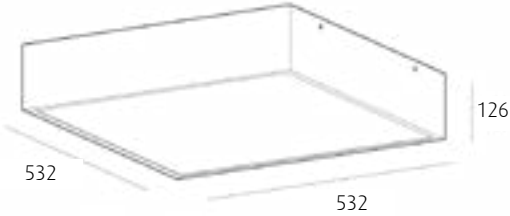

SQUARE SURFACE MOUNT

Square - 600

Standard with
Emergency or Sensor Option Dimensions

Mounting dimensions

Description

Square 600 Surface mount designed to sit flush on the ceiling with a textured white body. Delivering high quality illumination with great uniformity. Optional extras – Clutter free the ceiling. Add Emergency + Sensor, the encapsulated devices designed to blend in with our luminaries. One point of contact and no switch required for the wall.

Features

- Square 600 Surface mount designed to sit flush on the ceiling with a textured white body.
- Supplied with a 2m flex and plug for quick and easy installation
- Selection of optics throughout the range
- LED Outputs and LED Lamp Colour options available
- XLG Diffuser UGRmax: 16
- LO Diffuser URGmax: 22
- Luminaire lifetime L80/B10 >60,000hours
- MacAdams 3 SDCM
- IP rating IP20

CODE	ABSOLUTE LUMENS	DEPTH (A)	DIMENSIONS (L X W)
SQ - SM - LO - 600 - 21W - (3K or 4K)	2613 lm	126mm	532 x 532 mm
SQ - SM - XLG - 600 - 21W - (3K or 4K)	2211 lm	126mm	532 x 532 mm
SQ - SM - LO - 600 - 26W - (3K or 4K)	3140 lm	126mm	532 x 532 mm
SQ - SM - XLG - 600 - 26W - (3K or 4K)	2754 lm	126mm	532 x 532 mm
SQ - SM - LO - 600 - 29W - (3K or 4K)	3645 lm	126mm	532 x 532 mm
SQ - SM - XLG - 600 - 29W - (3K or 4K)	3086 lm	126mm	532 x 532 mm