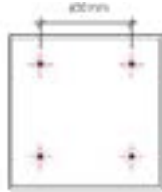

SQUARE SURFACE MOUNT

Square - 600

Standard with
Emergency or Sensor Option Dimensions

Mounting dimensions

Description

Square 600 Surface mount designed to sit flush on the ceiling with a textured white body. Delivering high quality illumination with great uniformity. Optional extras – Clutter free the ceiling. Add Emergency + Sensor, the encapsulated devices designed to blend in with our luminaries. One point of contact and no switch required for the wall.

Features

- Square 600 Surface mount designed to sit flush on the ceiling with a textured white body.
- Supplied with a 2m flex and plug for quick and easy installation
- Selection of optics throughout the range
- LED Outputs and LED Lamp Colour options available
- XLG Diffuser UGRmax: 16
- LO Diffuser URGmax: 22
- Luminaire lifetime L80/B10 >60,000hours
- MacAdams 3 SDCM
- IP rating IP20

CODE	ABSOLUTE LUMENS	DEPTH (A)	DIMENSIONS (L X W)
SQ - SM - LO - 600 - 21W - (3K or 4K)	2613 lm	126mm	532 x 532 mm
SQ - SM - XLG - 600 - 21W - (3K or 4K)	2211 lm	126mm	532 x 532 mm
SQ - SM - LO - 600 - 26W - (3K or 4K)	3140 lm	126mm	532 x 532 mm
SQ - SM - XLG - 600 - 26W - (3K or 4K)	2754 lm	126mm	532 x 532 mm
SQ - SM - LO - 600 - 29W - (3K or 4K)	3645 lm	126mm	532 x 532 mm
SQ - SM - XLG - 600 - 29W - (3K or 4K)	3086 lm	126mm	532 x 532 mm