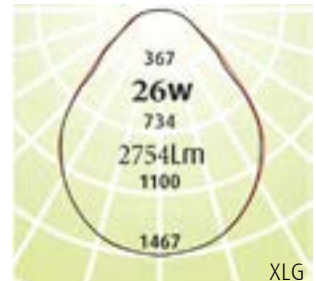

Photometrics