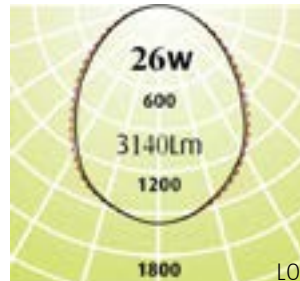

Photometrics