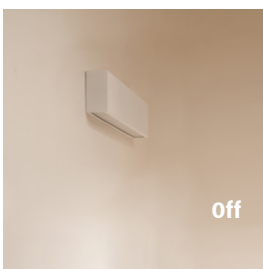

Photometrics

Code	Absolute Lumens	Dimensions		
	EACH WAY	A	B	C
D - WM - 300 - 7w - (3 or 4K) - SS -(B or W or S)	537Lm	310	70	120
D - WM - 600 - 13w - (3 or 4K) - SS -(B or W or S)	1131Lm	590	70	120
D - WM - 900 - 18w - (3 or 4K) - SS -(B or W or S)	1699Lm	875	70	120