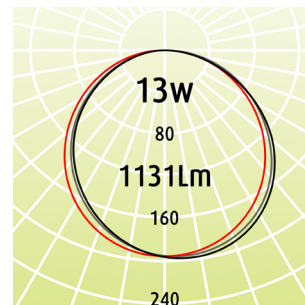

Features

- Powdercoated colour options: Black, White and Silver
- LED options: 2700K 3000K 4000K
- CRI 80 Standard
- Luminaire lifetime L80/B10 >72,000hours
- MacAdams 3 SDCM
- IP Rating: IP20

Options

- CAS (Casambi)
- Colours Textured Mannex Finish. Black [B] White [W] Silver [S]
- CRI 90+ Option
- Dim (Dali Dimming to 1%) Dimming available for 600mm & 900mm only

Photometrics

Code	Absolute Lumens	Dimensions		
	EACH WAY	A	B	C
D - WM - 300 - 7w - (3 or 4K) - SS -(B or W or S)	537Lm	310	70	120
D - WM - 600 - 13w - (3 or 4K) - SS -(B or W or S)	1131Lm	590	70	120
D - WM - 900 - 18w - (3 or 4K) - SS -(B or W or S)	1699Lm	875	70	120