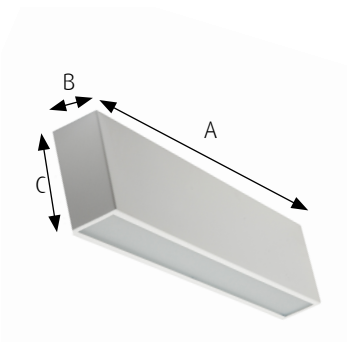

Photometrics

Code	Absolute Lumens	Dimensions		
	EACH WAY	A	B	C
D - WM - 300 - 7w - (3 or 4K) - SS -(B or W or S)	537Lm	310	70	120
D - WM - 600 - 13w - (3 or 4K) - SS -(B or W or S)	1131Lm	590	70	120
D - WM - 900 - 18w - (3 or 4K) - SS -(B or W or S)	1699Lm	875	70	120