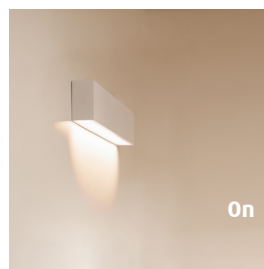

Photometrics

Code	Absolute Lumens	Dimensions		
	EACH WAY	A	B	C
D - WM - 300 - 7w - (3 or 4K) - SS -(B or W or S)	537Lm	310	70	120
D - WM - 600 - 13w - (3 or 4K) - SS -(B or W or S)	1131Lm	590	70	120
D - WM - 900 - 18w - (3 or 4K) - SS -(B or W or S)	1699Lm	875	70	120