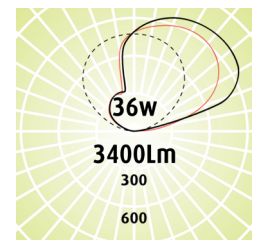

Features

- Powdercoated colour options: Black, White and Silver
- LED options: 2700K 3000K 4000K
- CRI 80 Standard
- Luminaire lifetime L80/B10 >72,000hours
- MacAdams 3 SDCM
- IP Rating: IP20

Options

- CAS (Casambi)
- Colours Textured Mannex Finish. Black [B] White [W] Silver [S]
- CRI 90+ Option
- Dim (Dali Dimming to 1%) Dimming available for 600mm & 900mm only

Photometrics

Code	Absolute Lumens	Dimensions
LG - WM - 170 - 9w - (3 or 4K) - (B or W or S)	870Lm	170
LG - WM - 300 - 12w - (3 or 4K) - (B or W or S)	1350Lm	300
LG - WM - 600 - 13w - (3 or 4K) - (B or W or S)	1100Lm	600
LG - WM - 600 - 19w - (3 or 4K) - (B or W or S)	2420Lm	600
LG - WM - 900 - 18w - (3 or 4K) - (B or W or S)	1630Lm	900
LG - WM - 900 - 28w - (3 or 4K) - (B or W or S)	2545Lm	900
LG - WM - 1200 - 23w - (3 or 4K) - (B or W or S)	2200Lm	1200
LG - WM - 1200 - 36w - (3 or 4K) - (B or W or S)	3400Lm	1200