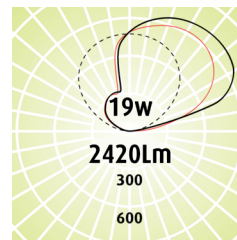

Features

- Powdercoated colour options: Black, White and Silver
- LED options: 2700K 3000K 4000K
- CRI 80 Standard
- Luminaire lifetime L80/B10 >72,000hours
- MacAdams 3 SDCM
- IP Rating: IP20

Options

- CAS (Casambi)
- Colours Textured Mannex Finish. Black [B] White [W] Silver [S]
- CRI 90+ Option
- Dim (Dali Dimming to 1%) Dimming available for 600mm & 900mm only

Photometrics

Code	Absolute Lumens	Dimensions
LG - WM - 170 - 9w - (3 or 4K) - (B or W or S)	870Lm	170
LG - WM - 300 - 12w - (3 or 4K) - (B or W or S)	1350Lm	300
LG - WM - 600 - 13w - (3 or 4K) - (B or W or S)	1100Lm	600
LG - WM - 600 - 19w - (3 or 4K) - (B or W or S)	2420Lm	600
LG - WM - 900 - 18w - (3 or 4K) - (B or W or S)	1630Lm	900
LG - WM - 900 - 28w - (3 or 4K) - (B or W or S)	2545Lm	900
LG - WM - 1200 - 23w - (3 or 4K) - (B or W or S)	2200Lm	1200
LG - WM - 1200 - 36w - (3 or 4K) - (B or W or S)	3400Lm	1200