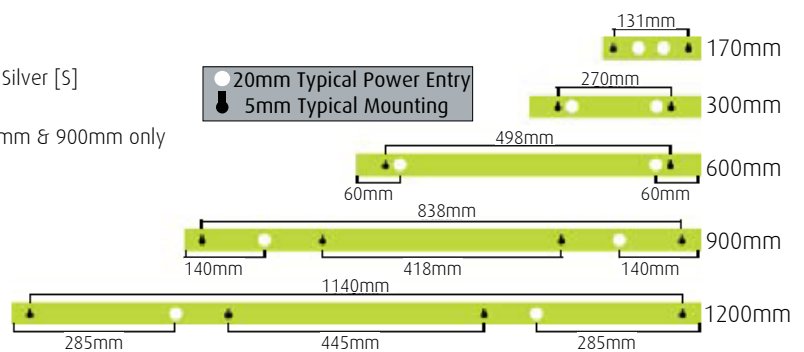

Description

The Ledge is a wall mounted LED upright luminaire. Indirectly lighting a space with its stunning vertical distribution. Choice of three sensational powder coated finishes that sit comfortably in any rooms design. Perfect lighting solution for a visual calming effect through corridors, over beds, entrances, providing a subtle aura to the room's ambience.

Features

- Powdercoated colour options: Black, White and Silver
- LED options: 2700K 3000K 4000K
- CRI 80 Standard
- Luminaire lifetime L80/B10 >72,000hours
- MacAdams 3 SDCM
- IP Rating: IP20

Options

- CAS (Casambi)
- Colours Textured Mannex Finish. Black [B] White [W] Silver [S]
- CRI 90+ Option
- Dim (Dali Dimming to 1%) Dimming available for 600mm & 900mm only

Photometrics

Code	Absolute Lumens	Dimensions
LG - WM - 170 - 9w - (3 or 4K) - (B or W or S)	870Lm	170
LG - WM - 300 - 12w - (3 or 4K) - (B or W or S)	1350Lm	300
LG - WM - 600 - 13w - (3 or 4K) - (B or W or S)	1100Lm	600
LG - WM - 600 - 19w - (3 or 4K) - (B or W or S)	2420Lm	600
LG - WM - 900 - 18w - (3 or 4K) - (B or W or S)	1630Lm	900
LG - WM - 900 - 28w - (3 or 4K) - (B or W or S)	2545Lm	900
LG - WM - 1200 - 23w - (3 or 4K) - (B or W or S)	2200Lm	1200
LG - WM - 1200 - 36w - (3 or 4K) - (B or W or S)	3400Lm	1200