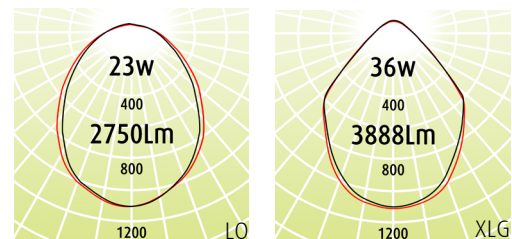

Mounting Screw / Detail

Description

Linear 100 KClean 44 are IP44 Plaster Recess sealed luminaire designed for areas such as kitchens, laboratories and anywhere you require a sealed unit. Linear 100 has the ability to be moved small increments to miss objects in the ceiling.

Features

- IP44 Plaster Recess sealed luminaire for areas such as kitchens, laboratories and anywhere you require a sealed unit.
- Linear 100 has the ability to be spaced in small increments within the ceiling.
- Suitable for a plaster ceiling with a textured white frame.
- Dulux Mannex White powdercoat (standard)
- Suits 10mm-13mm ceiling thickness
- Selection of optics throughout the range
- LED Outputs and LED Lamp Colour options available
- LED CRI >80 as standard
- LED 90+ CRI available on request
- Seismic Restraints available on request
- Luminaire lifetime L80/B10 >72,000hours
- MacAdams 3 SDCM
- IP Rating: IP44

Options

- 90+CRI
- CAS (Casambi)
- Dim (Dali Dimming to 1%)
- LSL (LimeLite Sensor Light)
- SR (Seismic Restraints)

Photometrics

Code	Absolute Lumens		Dimensions	Plaster Cut Out
	LO	XLG	A	L x W
LIN - PKL - (LO or XLG) - 600 - 13w - (3 or 4K)	1612Lm	1404Lm	630	600 x 115
LIN - PKL - (LO or XLG) - 600 - 19w - (3 or 4K)	2356Lm	2052Lm	630	600 x 115
LIN - PKL - (LO or XLG) - 1200 - 23w - (3 or 4K)	2750Lm	2395Lm	1230	1200 x 115
LIN - PKL - (LO or XLG) - 1200 - 36w - (3 or 4K)	4464Lm	3888Lm	1230	1200 x 115