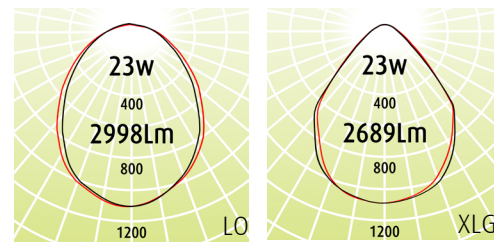

Photometrics

Options

- AH (Air Handling)
- 90+CRI
- CAS (Casambi)
- DIM (DALI Dimming to 1%)
- EM-LED (LED Emergency) CO-D20 (0.2 LUX)/C90-E50 (0.2 LUX)/ CO/C90-E50 (1 LUX)
- EM-LED-DALI (Monitored option) CO-D20 (0.2 LUX)/C90-E50 (0.2 LUX)/ CO/90-E50 (1 LUX)
- LSL (LimeLite Sensor Light)
- SR (Seismic Restraints)

CODE	ABSOLUTE LUMENS		DEPTH (A)	DIMENSIONS (L X W)
	LO	XLG	A	L x W
LIN - P300 - (LO or XLG) - 600 - 13W - (3 or 4K)	1755Lm	1573Lm	625	605 x 215
LIN - P300 - (LO or XLG) - 600 - 19W - (3 or 4K)	2565Lm	2299Lm	625	605 x 215
LIN - P300 - (LO or XLG) - 1200 - 23W - (3 or 4K)	2998Lm	2689Lm	1225	1205 x 215
LIN - P300 - (LO or XLG) - 1200 - 36W - (3 or 4K)	4861Lm	4356Lm	1225	1205 x 215