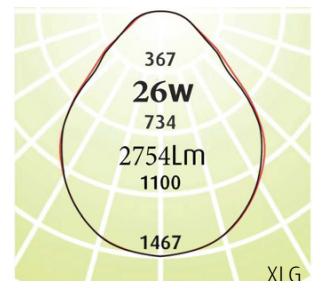

SQUARE PLASTER

Square - 600

Standard Frame with
Emergency or Sensor Option Dimensions

Plaster Cut out Dimensions

Description

Square 600 Plaster is a recessed Luminaire, suitable for a plaster ceiling with a textured white frame. Air Handling available on two or four sides. Delivering high quality illumination with great uniformity. Optional extras - Clutter free the ceiling. Add Emergency + sensor, the encapsulated devices designed to blend in with our luminaires. One point of contact and no switch required for the wall.

Features

- Square 600 Plaster is a recessed Luminaire, suitable for a plaster ceiling with a textured white frame
- Supplied with a 2m flex and plug for quick and easy installation
- Air Handling available on two or four sides enables Sensors or Emergency or both in the design
- Selection of optics throughout the range
- LED Outputs and LED Lamp Colour options available
- Seismic Restraints available on request
- XLG Diffuser UGRmax: 16
- LO Diffuser UGRmax: 22
- Luminaire lifetime L80/B10 >60,000hours
- MacAdams 3 SDCM
- IP rating IP20

Photometrics

| CODE | ABSOLUTE LUMENS | DEPTH (A) | PLASTER CUT OUT (L X W) |
|---------------------------------------|-----------------|-----------|-------------------------|
| SQ - P - LO - 600 - 21W - (3K or 4K) | 2613 lm | 80mm | 530 x 530 mm |
| SQ - P - XLG - 600 - 21W - (3K or 4K) | 2211 lm | 80mm | 530 x 530 mm |
| SQ - P - LO - 600 - 26W - (3K or 4K) | 3140 lm | 80mm | 530 x 530 mm |
| SQ - P - XLG - 600 - 26W - (3K or 4K) | 2754 lm | 80mm | 530 x 530 mm |
| SQ - P - LO - 600 - 29W - (3K or 4K) | 3645 lm | 80mm | 530 x 530 mm |
| SQ - P - XLG - 600 - 29W - (3K or 4K) | 3086 lm | 80mm | 530 x 530 mm |