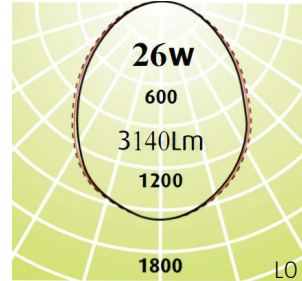

SQUARE PLASTER

Square - 600

Standard Frame with
Emergency or Sensor Option Dimensions

Plaster Cut out Dimensions

Description

Square 600 Plaster is a recessed Luminaire, suitable for a plaster ceiling with a textured white frame. Air Handling available on two or four sides. Delivering high quality illumination with great uniformity. Optional extras - Clutter free the ceiling. Add Emergency + sensor, the encapsulated devices designed to blend in with our luminaires. One point of contact and no switch required for the wall.

Features

- Square 600 Plaster is a recessed Luminaire, suitable for a plaster ceiling with a textured white frame
- Supplied with a 2m flex and plug for quick and easy installation
- Air Handling available on two or four sides enables Sensors or Emergency or both in the design
- Selection of optics throughout the range
- LED Outputs and LED Lamp Colour options available
- Seismic Restraints available on request
- XLG Diffuser UGRmax: 16
- LO Diffuser UGRmax: 22
- Luminaire lifetime L80/B10 >60,000hours
- MacAdams 3 SDCM
- IP rating IP20

Photometrics

| CODE | ABSOLUTE LUMENS | DEPTH (A) | PLASTER CUT OUT (L X W) |
|---------------------------------------|-----------------|-----------|-------------------------|
| SQ - P - LO - 600 - 21W - (3K or 4K) | 2613 lm | 80mm | 530 x 530 mm |
| SQ - P - XLG - 600 - 21W - (3K or 4K) | 2211 lm | 80mm | 530 x 530 mm |
| SQ - P - LO - 600 - 26W - (3K or 4K) | 3140 lm | 80mm | 530 x 530 mm |
| SQ - P - XLG - 600 - 26W - (3K or 4K) | 2754 lm | 80mm | 530 x 530 mm |
| SQ - P - LO - 600 - 29W - (3K or 4K) | 3645 lm | 80mm | 530 x 530 mm |
| SQ - P - XLG - 600 - 29W - (3K or 4K) | 3086 lm | 80mm | 530 x 530 mm |