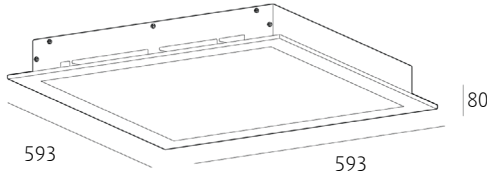

SQUARE PLASTER

Square - 600

Standard Frame with
Emergency or Sensor Option Dimensions

Plaster Cut out Dimensions

Description

Square 600 Plaster is a recessed Luminaire, suitable for a plaster ceiling with a textured white frame. Air Handling available on two or four sides. Delivering high quality illumination with great uniformity. Optional extras - Clutter free the ceiling. Add Emergency + sensor, the encapsulated devices designed to blend in with our luminaires. One point of contact and no switch required for the wall.

Features

- Square 600 Plaster is a recessed Luminaire, suitable for a plaster ceiling with a textured white frame
- Supplied with a 2m flex and plug for quick and easy installation
- Air Handling available on two or four sides enables Sensors or Emergency or both in the design
- Selection of optics throughout the range
- LED Outputs and LED Lamp Colour options available
- Seismic Restraints available on request
- XLG Diffuser UGRmax: 16
- LO Diffuser UGRmax: 22
- Luminaire lifetime L80/B10 >60,000hours
- MacAdams 3 SDCM
- IP rating IP20

Photometrics

| CODE | ABSOLUTE LUMENS | DEPTH (A) | PLASTER CUT OUT (L X W) |
|---------------------------------------|-----------------|-----------|-------------------------|
| SQ - P - LO - 600 - 21W - (3K or 4K) | 2613 lm | 80mm | 530 x 530 mm |
| SQ - P - XLG - 600 - 21W - (3K or 4K) | 2211 lm | 80mm | 530 x 530 mm |
| SQ - P - LO - 600 - 26W - (3K or 4K) | 3140 lm | 80mm | 530 x 530 mm |
| SQ - P - XLG - 600 - 26W - (3K or 4K) | 2754 lm | 80mm | 530 x 530 mm |
| SQ - P - LO - 600 - 29W - (3K or 4K) | 3645 lm | 80mm | 530 x 530 mm |
| SQ - P - XLG - 600 - 29W - (3K or 4K) | 3086 lm | 80mm | 530 x 530 mm |