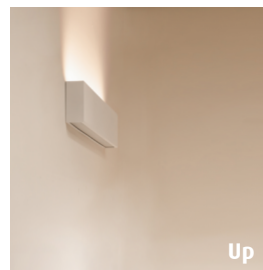

Photometrics

Code	Absolute Lumens	Dimensions		
	EACH WAY	A	B	C
UD - WM - 300 - 14w - (3 or 4K) - DS -(B or W or S)	537Lm	310	70	120
UD - WM - 600 - 26w - (3 or 4K) - DS -(B or W or S)	1131Lm	590	70	120
UD - WM - 900 - 36w - (3 or 4K) - DS -(B or W or S)	1699Lm	875	70	120