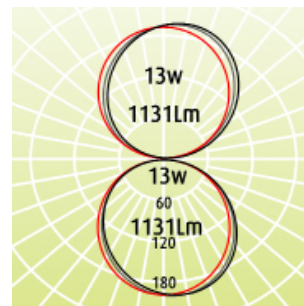

Features

- Powdercoated colour options: Black, White and Silver
- LED options: 3000K, 4000K
- CRI 80 Standard
- Luminaire lifetime L80/B10 >72,000hours
- MacAdams 3 SDCM
- IP Rating: IP20

Options

- CAS (Casambi)
- Colours Textured Mannex Finish. Black [B] White [W] Silver [S]
- CRI 90+ Option
- Dim (Dali Dimming to 1%) Dimming available for 600mm & 900mm only
- Ultra Dim (Extra Low Dimming to 0.1%)

Photometrics

Code	Absolute Lumens	Dimensions		
	EACH WAY	A	B	C
UD - WM - 300 - 14w - (3 or 4K) - DS -(B or W or S)	537Lm	310	70	120
UD - WM - 600 - 26w - (3 or 4K) - DS -(B or W or S)	1131Lm	590	70	120
UD - WM - 900 - 36w - (3 or 4K) - DS -(B or W or S)	1699Lm	875	70	120