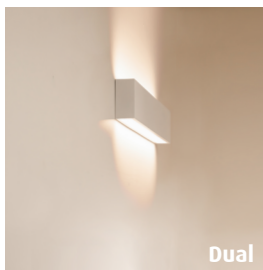

Photometrics

Code	Absolute Lumens	Dimensions		
	EACH WAY	A	B	C
UD - WM - 300 - 14w - (3 or 4K) - DS -(B or W or S)	537Lm	310	70	120
UD - WM - 600 - 26w - (3 or 4K) - DS -(B or W or S)	1131Lm	590	70	120
UD - WM - 900 - 36w - (3 or 4K) - DS -(B or W or S)	1699Lm	875	70	120