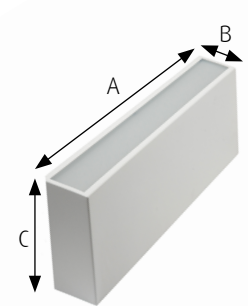

Photometrics

Code	Absolute Lumens	Dimensions		
	EACH WAY	A	B	C
UD - WM - 300 - 14w - (3 or 4K) - DS -(B or W or S)	537Lm	310	70	120
UD - WM - 600 - 26w - (3 or 4K) - DS -(B or W or S)	1131Lm	590	70	120
UD - WM - 900 - 36w - (3 or 4K) - DS -(B or W or S)	1699Lm	875	70	120