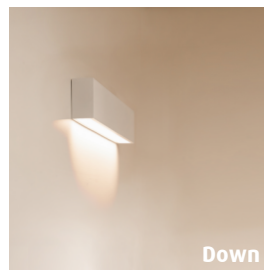

Photometrics

Code	Absolute Lumens	Dimensions		
	EACH WAY	A	B	C
UD - WM - 300 - 14w - (3 or 4K) - DS -(B or W or S)	537Lm	310	70	120
UD - WM - 600 - 26w - (3 or 4K) - DS -(B or W or S)	1131Lm	590	70	120
UD - WM - 900 - 36w - (3 or 4K) - DS -(B or W or S)	1699Lm	875	70	120