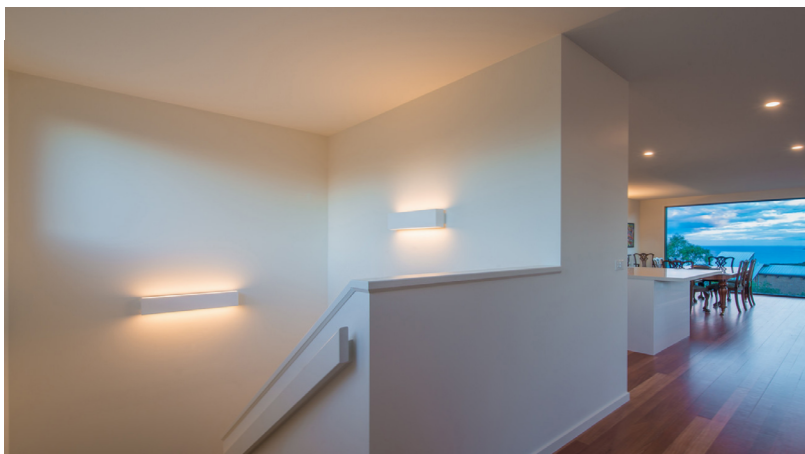

lime lite

INDIRECT LIGHTING

Up/Down V2 Single Switch

Description

The Up/Down V2 is a wall mounted luminaire with the ability to switch up and down separately. Indirectly lighting a space with its stunning vertical distribution. Powder coated housing and high-quality anti-glare diffusers complement its sophisticated modern design. Sits comfortably in any room design with its slimline body and subtle presence. Recommended for indoor use, perfect lighting solution for corridors, over beds, mounted above a desk or any area a direct or indirect luminaire could be applied.

Features

- Powdercoated colour options: Black, White and Silver
- LED options: 3000K, 4000K
- CRI 80 Standard
- Luminaire lifetime L80/B10 >72,000hours
- MacAdams 3 SDCM
- IP Rating: IP20

Options

- CAS (Casambi)
- Colours Textured Mannex Finish. Black [B] White [W] Silver [S]
- CRI 90+ Option
- Dim (Dali Dimming to 1%) Dimming available for 600mm & 900mm only