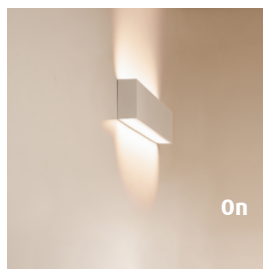

Photometrics

Code		Absolute Lumens	Dimensions		
		EACH WAY	A	B	C
UD - WM - 170 - 11w -	(3 or 4K) - SS -(B or W or S)	840Lm	170	70	120
UD - WM - 300 - 13w -	(3 or 4K) - SS -(B or W or S)	1060Lm	310	70	120
UD - WM - 600 - 23w -	(3 or 4K) - SS -(B or W or S)	2259Lm	590	70	120
UD - WM - 900 - 33w -	(3 or 4K) - SS -(B or W or S)	3391Lm	875	70	120