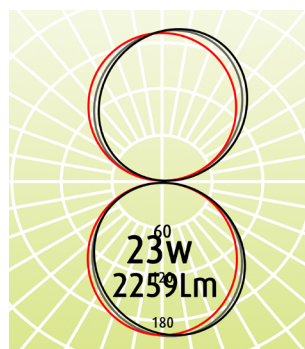

lime lite

INDIRECT LIGHTING

Up/Down V2 Single Switch

Description

The Up/Down V2 is a wall mounted luminaire with the ability to switch up and down separately. Indirectly lighting a space with its stunning vertical distribution. Powder coated housing and high-quality anti-glare diffusers complement its sophisticated modern design. Sits comfortably in any room design with its slimline body and subtle presence. Recommended for indoor use, perfect lighting solution for corridors, over beds, mounted above a desk or any area a direct or indirect luminaire could be applied.

Features

- Powdercoated colour options: Black, White and Silver
- LED options: 3000K, 4000K
- CRI 80 Standard
- Luminaire lifetime L80/B10 >72,000hours
- MacAdams 3 SDCM
- IP Rating: IP20

Options

- CAS (Casambi)
- Colours Textured Mannex Finish. Black [B] White [W] Silver [S]
- CRI 90+ Option
- Dim (Dali Dimming to 1%) Dimming available for 600mm & 900mm only

Photometrics

Code		Absolute Lumens	Dimensions		
		EACH WAY	A	B	C
UD - WM - 170 - 11w -	(3 or 4K) - SS -(B or W or S)	840Lm	170	70	120
UD - WM - 300 - 13w -	(3 or 4K) - SS -(B or W or S)	1060Lm	310	70	120
UD - WM - 600 - 23w -	(3 or 4K) - SS -(B or W or S)	2259Lm	590	70	120
UD - WM - 900 - 33w -	(3 or 4K) - SS -(B or W or S)	3391Lm	875	70	120