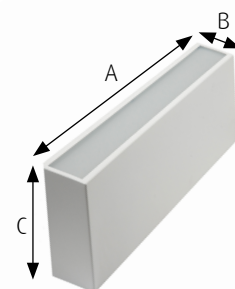

Photometrics

Code		Absolute Lumens	Dimensions		
		EACH WAY	A	B	C
UD - WM - 170 - 11w -	(3 or 4K) - SS -(B or W or S)	840Lm	170	70	120
UD - WM - 300 - 13w -	(3 or 4K) - SS -(B or W or S)	1060Lm	310	70	120
UD - WM - 600 - 23w -	(3 or 4K) - SS -(B or W or S)	2259Lm	590	70	120
UD - WM - 900 - 33w -	(3 or 4K) - SS -(B or W or S)	3391Lm	875	70	120