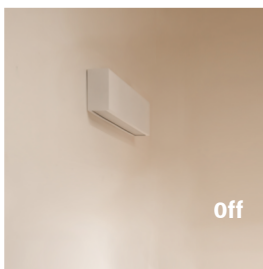

Photometrics

Code		Absolute Lumens	Dimensions		
		EACH WAY	A	B	C
UD - WM - 170 - 11w -	(3 or 4K) - SS -(B or W or S)	840Lm	170	70	120
UD - WM - 300 - 13w -	(3 or 4K) - SS -(B or W or S)	1060Lm	310	70	120
UD - WM - 600 - 23w -	(3 or 4K) - SS -(B or W or S)	2259Lm	590	70	120
UD - WM - 900 - 33w -	(3 or 4K) - SS -(B or W or S)	3391Lm	875	70	120